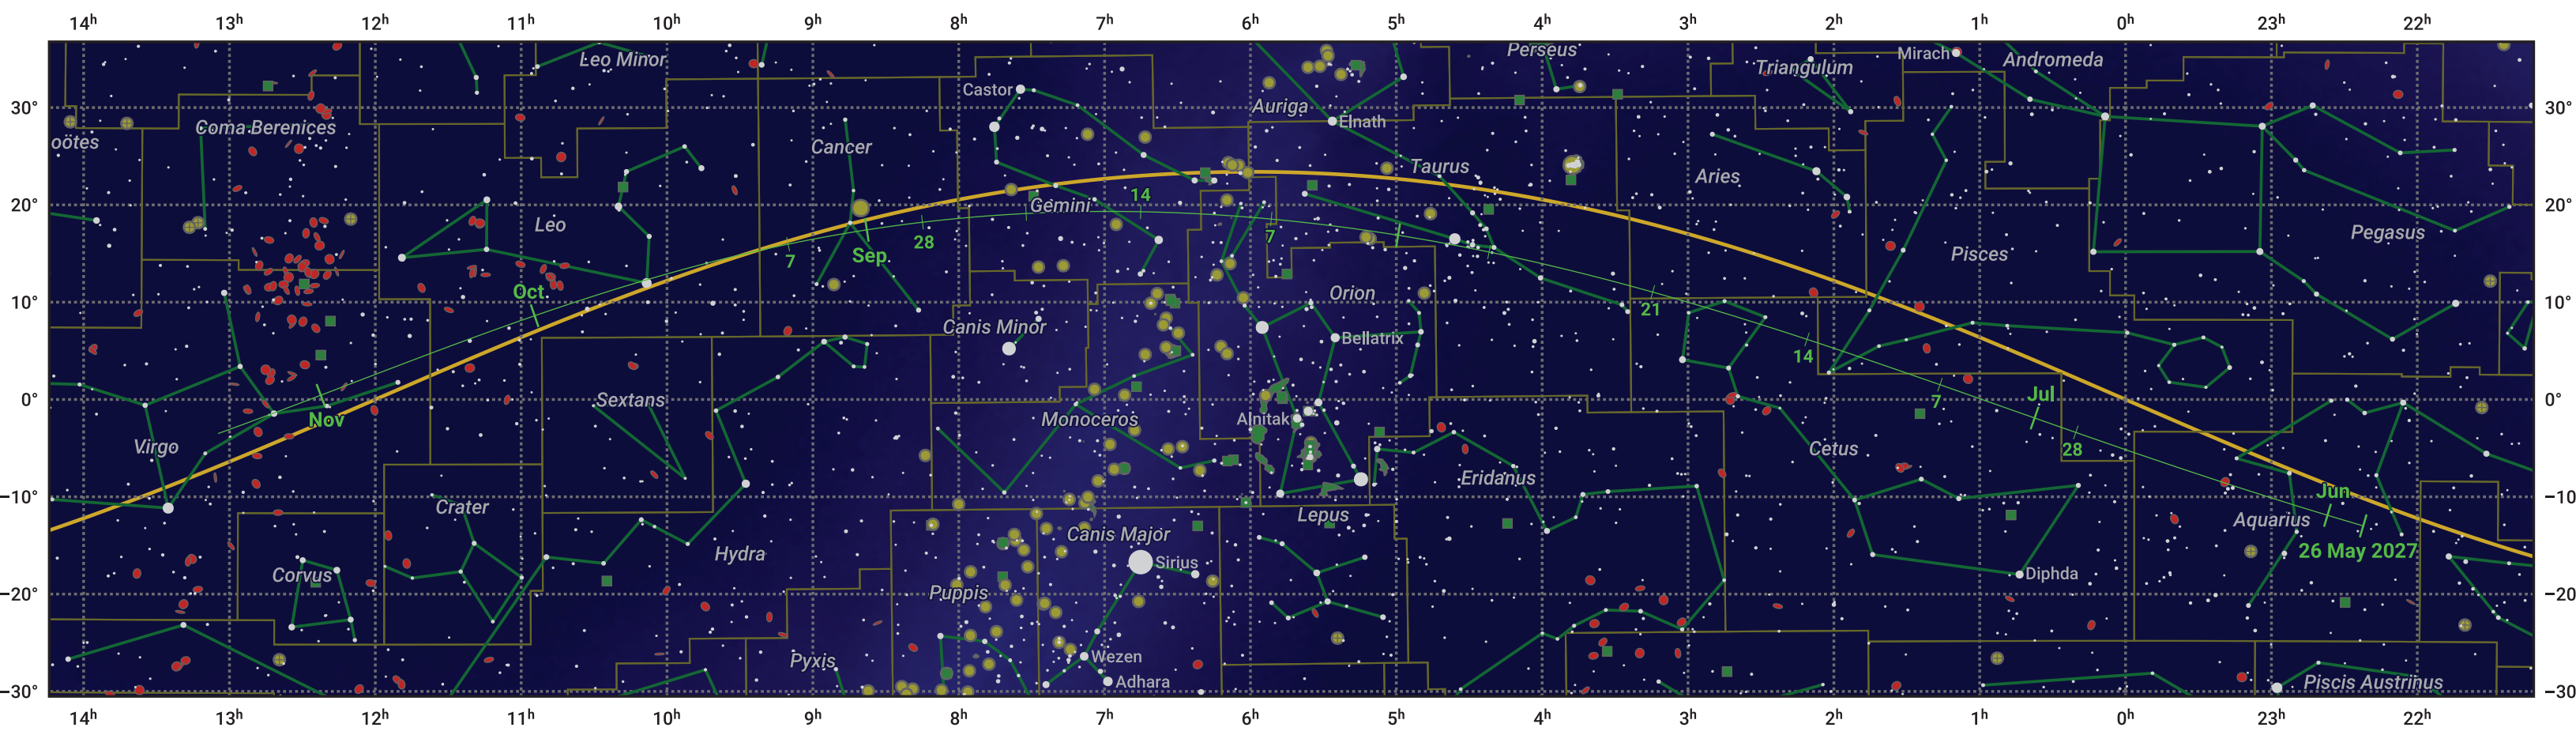

The path of 45P/Honda-Mrkos-Pajdusakova starting on 26 May 2027

© Dominic Ford 2011–2024. Date markers placed at midnight UTC. Downloaded from <https://in-the-sky.org>

Magnitude scale: -6.0 -5.0 -4.0 -3.0 -2.0 -1.0 -2.0

Ecliptic Plane

- Galaxy
- Bright nebula
- Open cluster
- Globular cluster

Date	Mag
2027 Jun 8	14.0
2027 Jun 19	13.0
2027 Jun 29	12.0
2027 Jul 1	11.8
2027 Jul 9	10.9
2027 Jul 20	9.8
2027 Aug 3	8.8
2027 Sep 1	8.0
2027 Sep 19	9.8
2027 Sep 28	10.9
2027 Oct 7	11.9
2027 Oct 18	13.0
2027 Oct 31	14.1
2027 Nov 1	14.1
2027 Nov 16	15.1