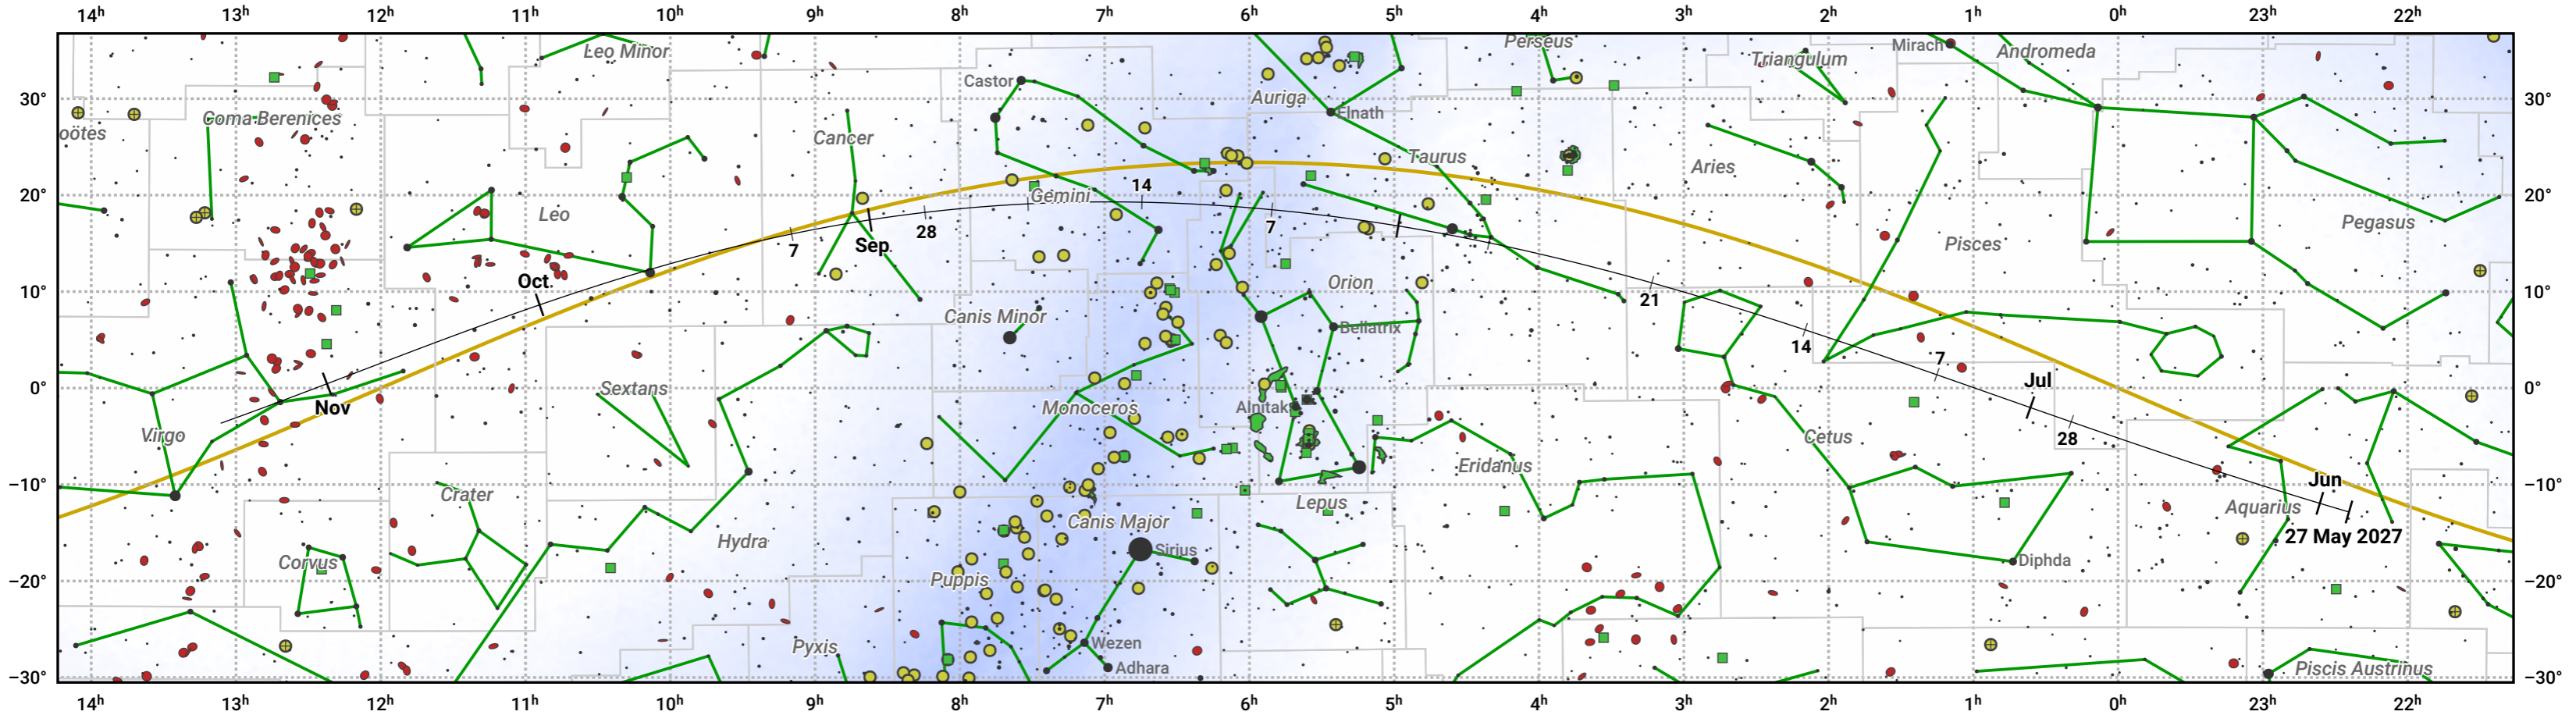

The path of 45P/Honda-Mrkos-Pajdusakova starting on 27 May 2027

© Dominic Ford 2011–2024. Date markers placed at midnight UTC. Downloaded from <https://in-the-sky.org>

Magnitude scale: · 6.0 · 5.0 · 4.0 · 3.0 · 2.0 · 1.0 ● 0.0 ● -1.0 ● -2.0

— Ecliptic Plane

● Galaxy ■ Bright nebula ● Open cluster ⊕ Globular cluster

Date	Mag
2027 Jun 9	13.9
2027 Jun 20	12.9
2027 Jun 30	11.9
2027 Jul 1	11.8
2027 Jul 10	10.8
2027 Jul 22	9.7
2027 Aug 5	8.7
2027 Sep 1	8.0
2027 Sep 18	9.7
2027 Sep 27	10.8
2027 Oct 6	11.8
2027 Oct 16	12.8
2027 Oct 28	13.8
2027 Nov 1	14.1
2027 Nov 12	14.9