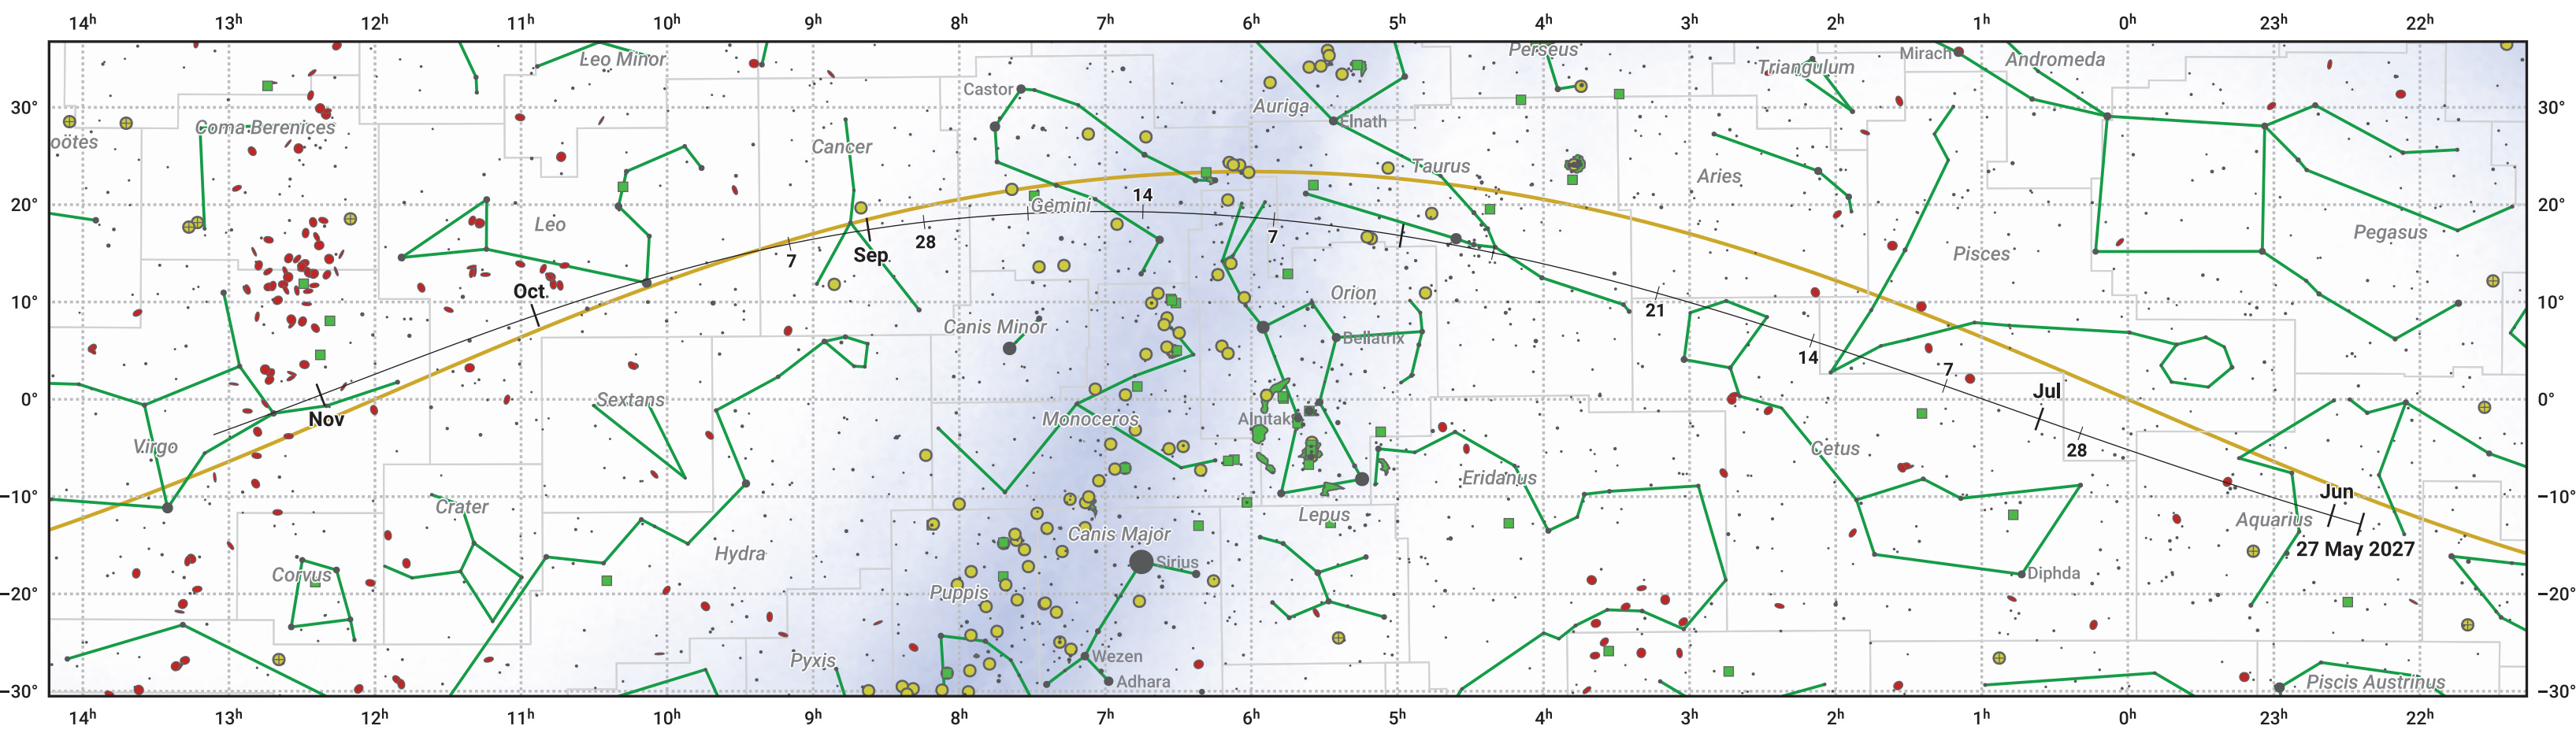

The path of 45P/Honda-Mrkos-Pajdusakova starting on 27 May 2027

© Dominic Ford 2011–2024. Date markers placed at midnight UTC. Downloaded from <https://in-the-sky.org>

Magnitude scale: -6.0 -5.0 -4.0 -3.0 -2.0 -1.0 -2.0

Ecliptic Plane

Galaxy Bright nebula Open cluster + Globular cluster

Date	Mag
2027 Jun 9	13.9
2027 Jun 20	12.9
2027 Jun 30	11.9
2027 Jul 1	11.8
2027 Jul 10	10.8
2027 Jul 22	9.7
2027 Aug 5	8.7
2027 Sep 1	8.0
2027 Sep 18	9.7
2027 Sep 27	10.8
2027 Oct 6	11.8
2027 Oct 16	12.8
2027 Oct 28	13.8
2027 Nov 1	14.1
2027 Nov 12	14.9