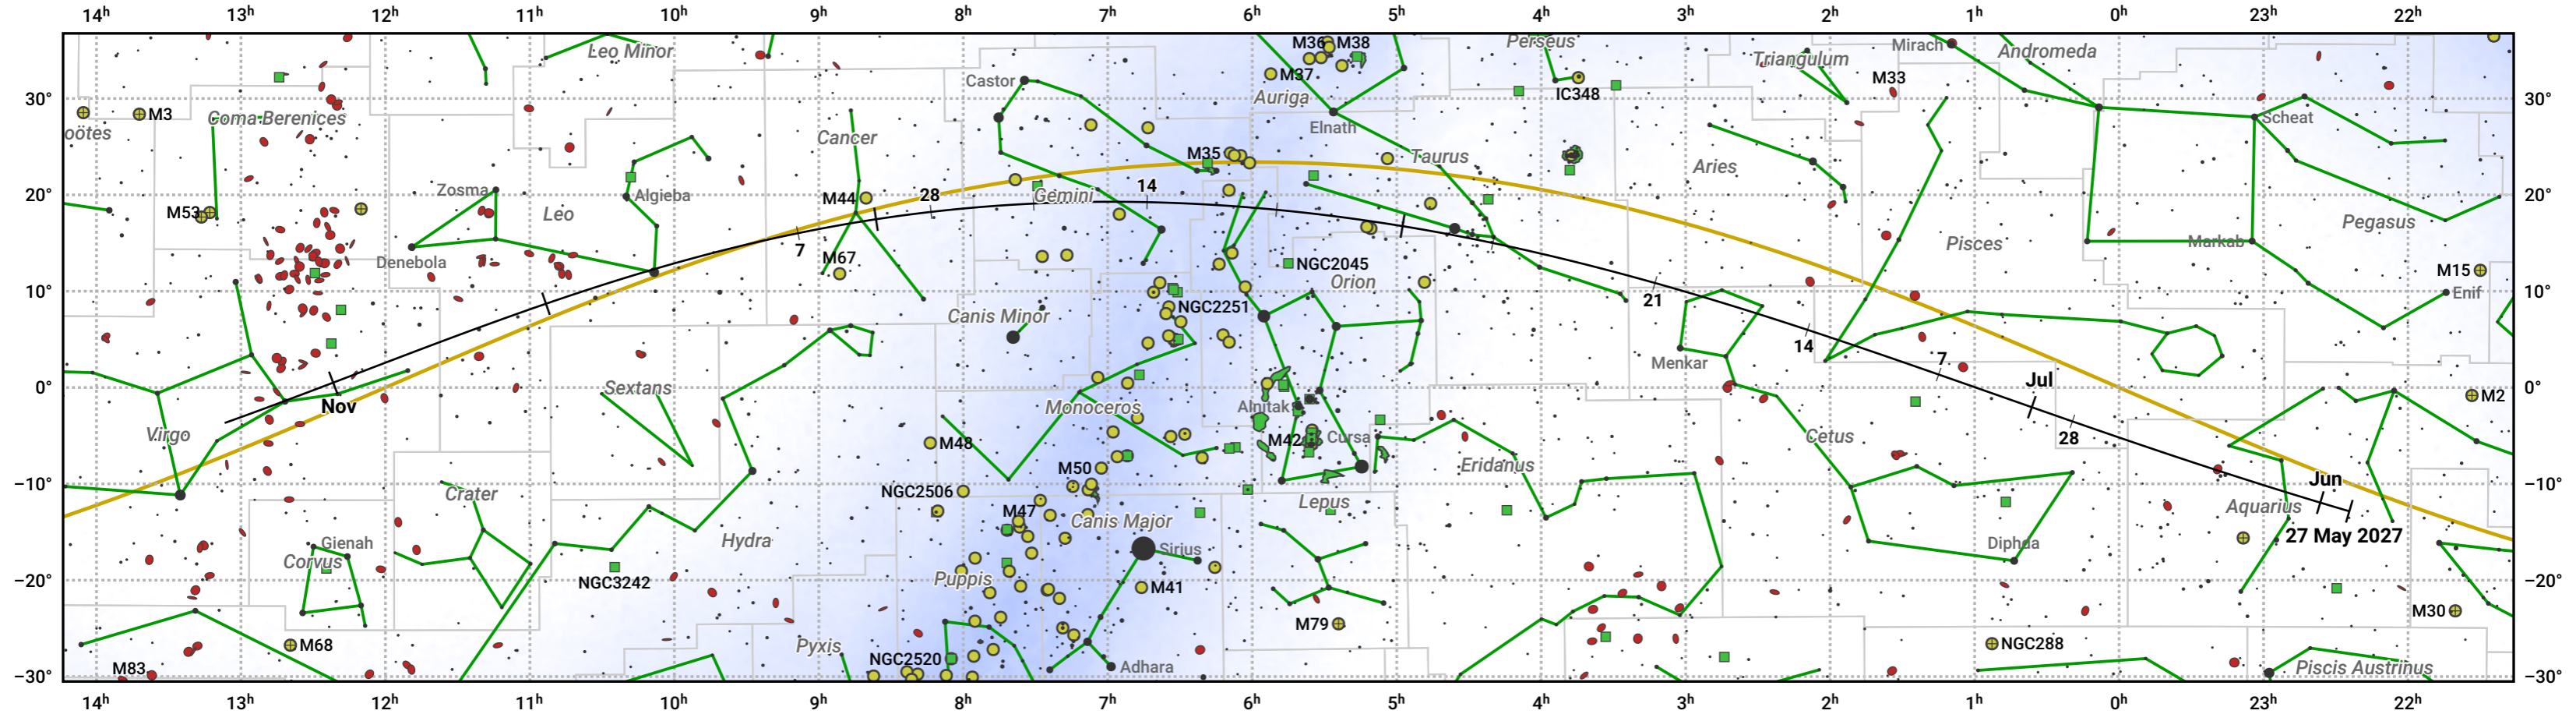

The path of 45P/Honda-Mrkos-Pajdusakova starting on 27 May 2027

© Dominic Ford 2011–2024. Date markers placed at midnight UTC. Downloaded from <https://in-the-sky.org>

Magnitude scale: · 6.0 · 5.0 · 4.0 · 3.0 · 2.0 · 1.0 ● 0.0 ● -1.0 ● -2.0

— Ecliptic Plane

● Galaxy ■ Bright nebula ● Open cluster ⊕ Globular cluster

Date	Mag
2027 Jun 9	13.9
2027 Jun 20	12.9
2027 Jun 30	11.9
2027 Jul 1	11.8
2027 Jul 10	10.8
2027 Jul 22	9.7
2027 Aug 6	8.6
2027 Sep 1	8.1
2027 Sep 18	9.7
2027 Sep 27	10.8
2027 Oct 6	11.8
2027 Oct 17	12.9
2027 Oct 29	13.9
2027 Nov 1	14.1
2027 Nov 13	14.9