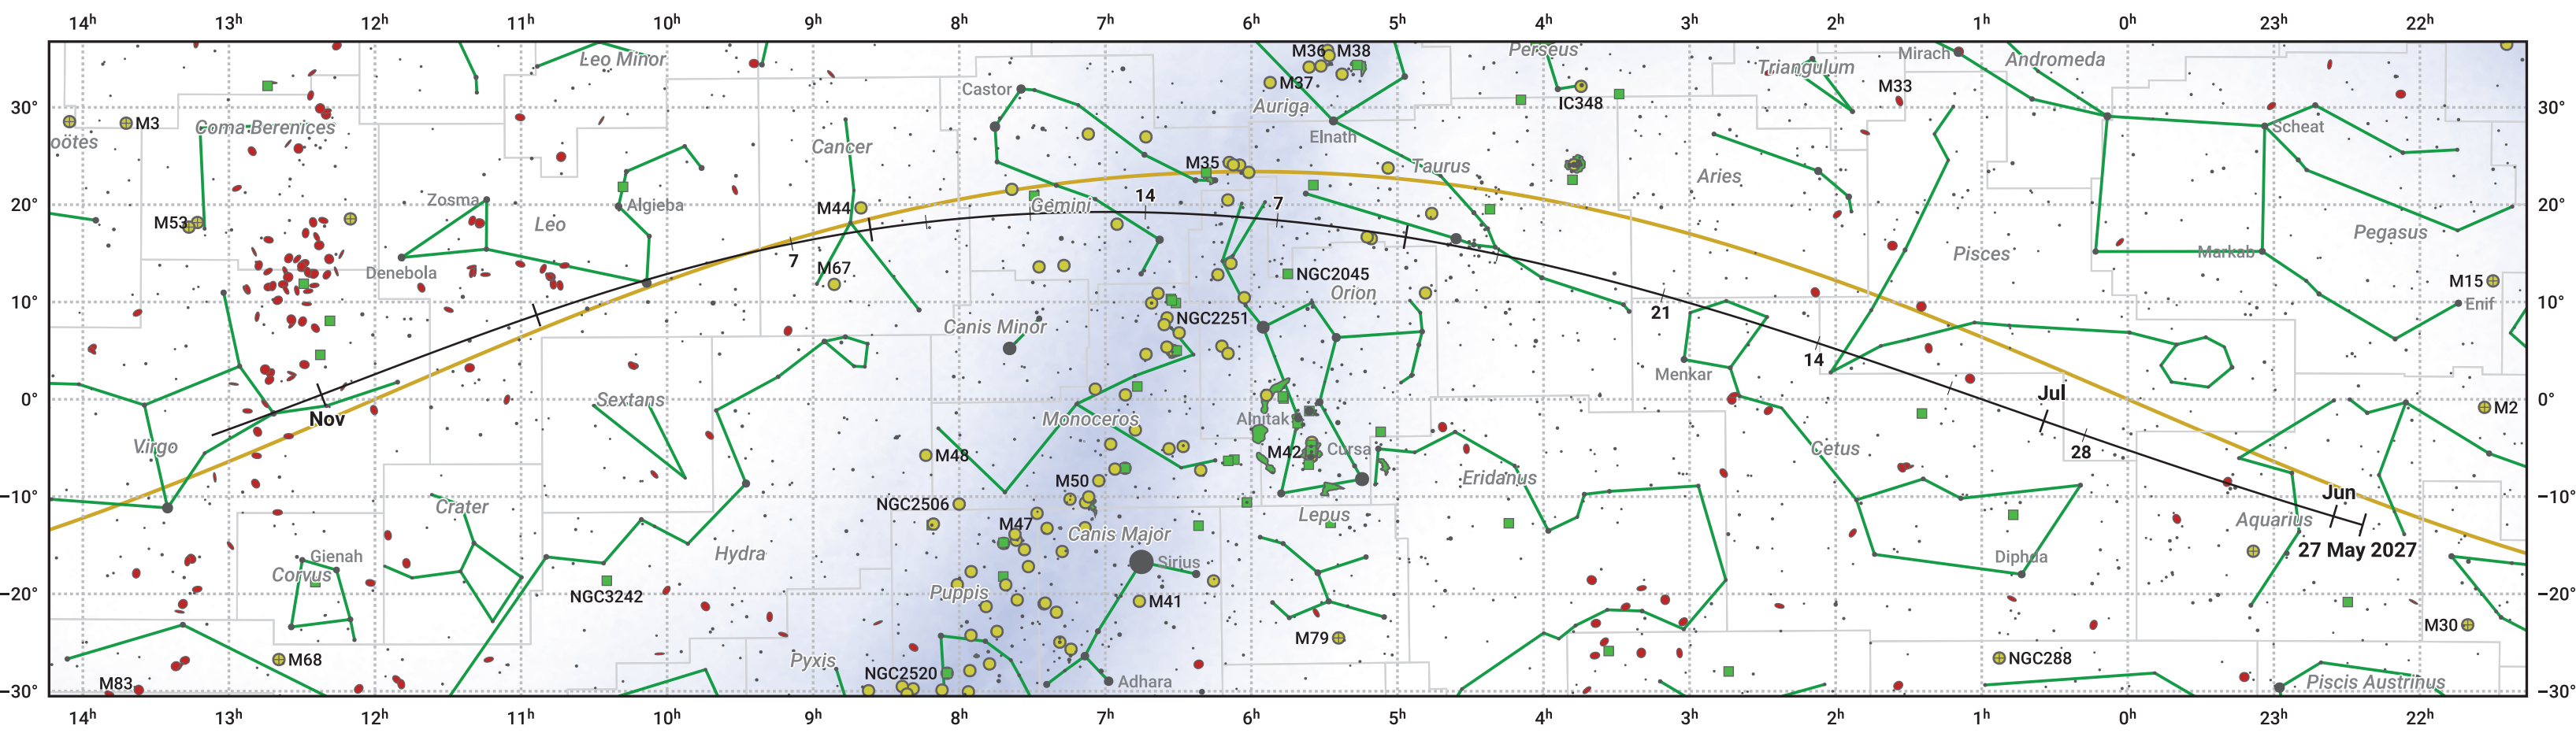

The path of 45P/Honda-Mrkos-Pajdusakova starting on 27 May 2027

© Dominic Ford 2011–2024. Date markers placed at midnight UTC. Downloaded from <https://in-the-sky.org>

Magnitude scale: ● 6.0 ● 5.0 ● 4.0 ● 3.0 ● 2.0 ● 1.0 ● 0.0 ● -1.0 ● -2.0

— Ecliptic Plane

● Galaxy ■ Bright nebula ● Open cluster ⊕ Globular cluster

Date	Mag
2027 Jun 9	13.9
2027 Jun 20	12.9
2027 Jun 30	11.9
2027 Jul 1	11.8
2027 Jul 10	10.8
2027 Jul 22	9.7
2027 Aug 5	8.7
2027 Sep 1	8.0
2027 Sep 19	9.8
2027 Sep 28	10.9
2027 Oct 7	11.9
2027 Oct 18	13.0
2027 Oct 31	14.0
2027 Nov 1	14.1
2027 Nov 16	15.1