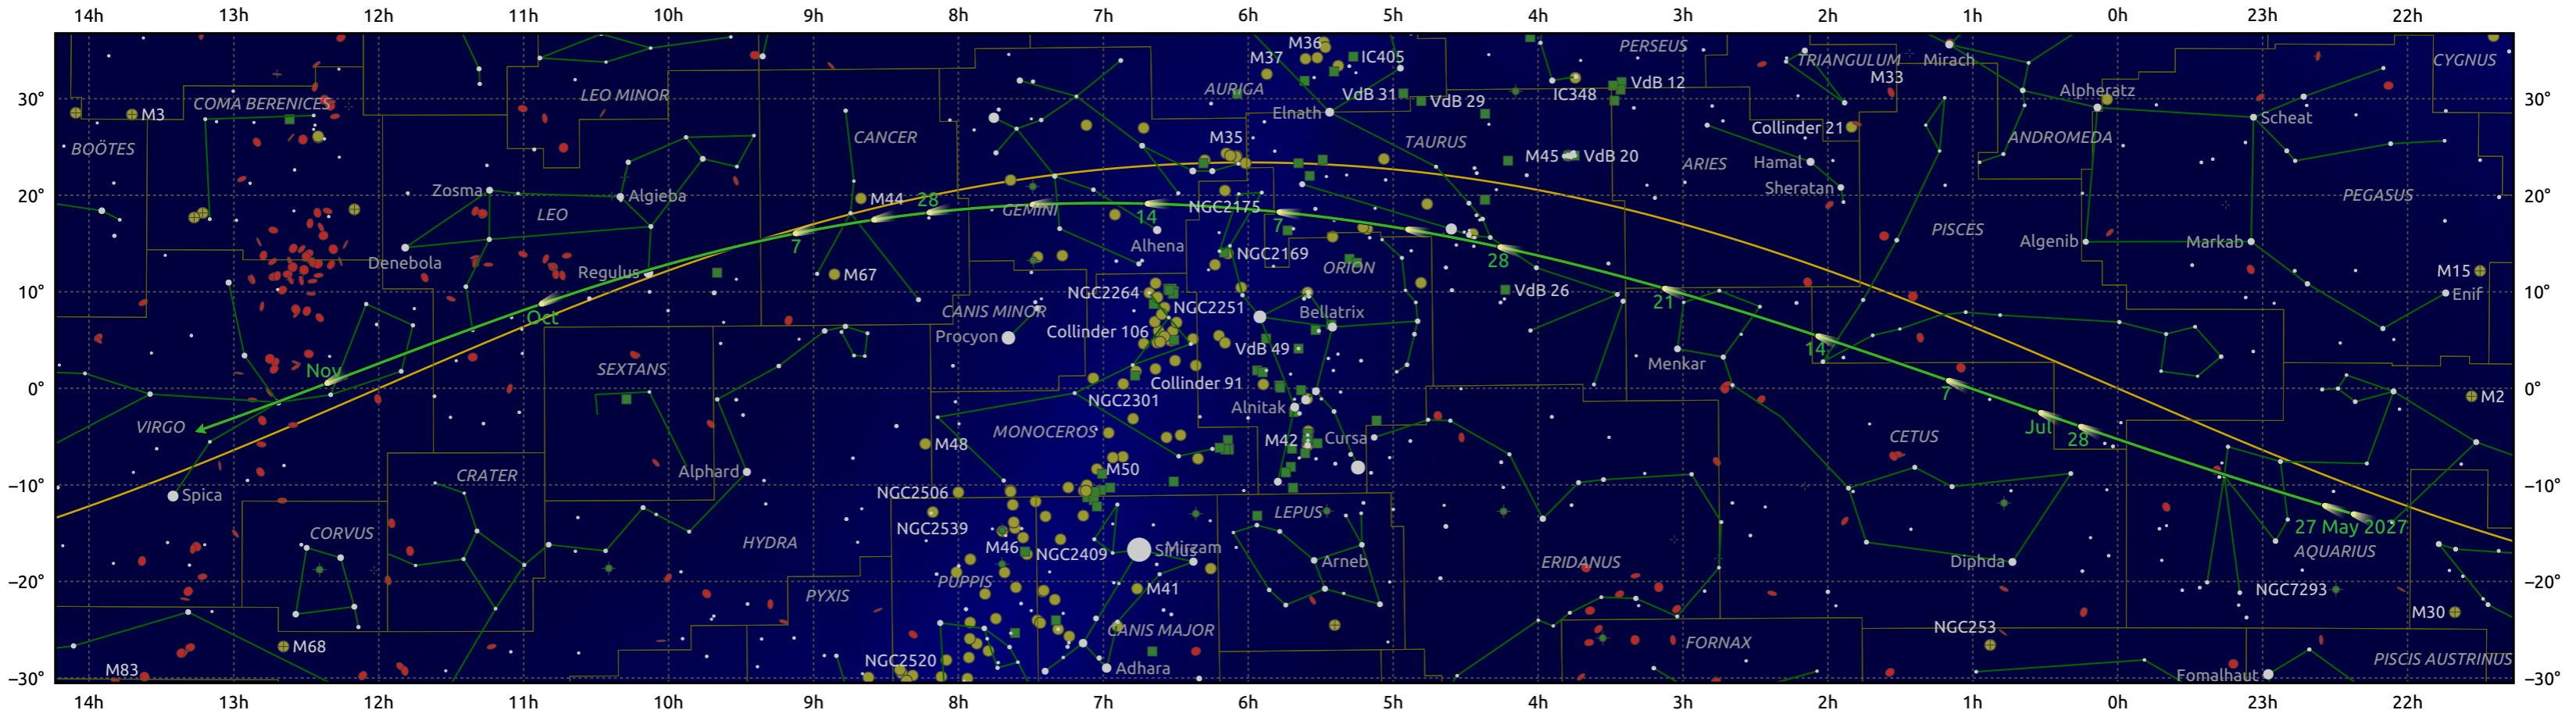

The path of 45P/Honda-Mrkos-Pajdusakova starting on 27 May 2027

© Dominic Ford 2011–2026. Date markers placed at midnight UTC. Downloaded from <https://in-the-sky.org>

Magnitude scale: -5.0 -4.0 -3.0 -2.0 -1.0 -2.0

Ecliptic Plane

Galaxy Bright nebula Open cluster Globular cluster Planetary nebula

Date	Mag
2027 Jun 9	14.0
2027 Jun 20	13.0
2027 Jun 30	11.9
2027 Jul 1	11.8
2027 Jul 10	10.9
2027 Jul 22	9.7
2027 Aug 5	8.7
2027 Sep 1	8.0
2027 Sep 19	9.7
2027 Sep 28	10.8
2027 Oct 7	11.8
2027 Oct 18	12.9
2027 Oct 31	14.0
2027 Nov 1	14.1
2027 Nov 15	15.0