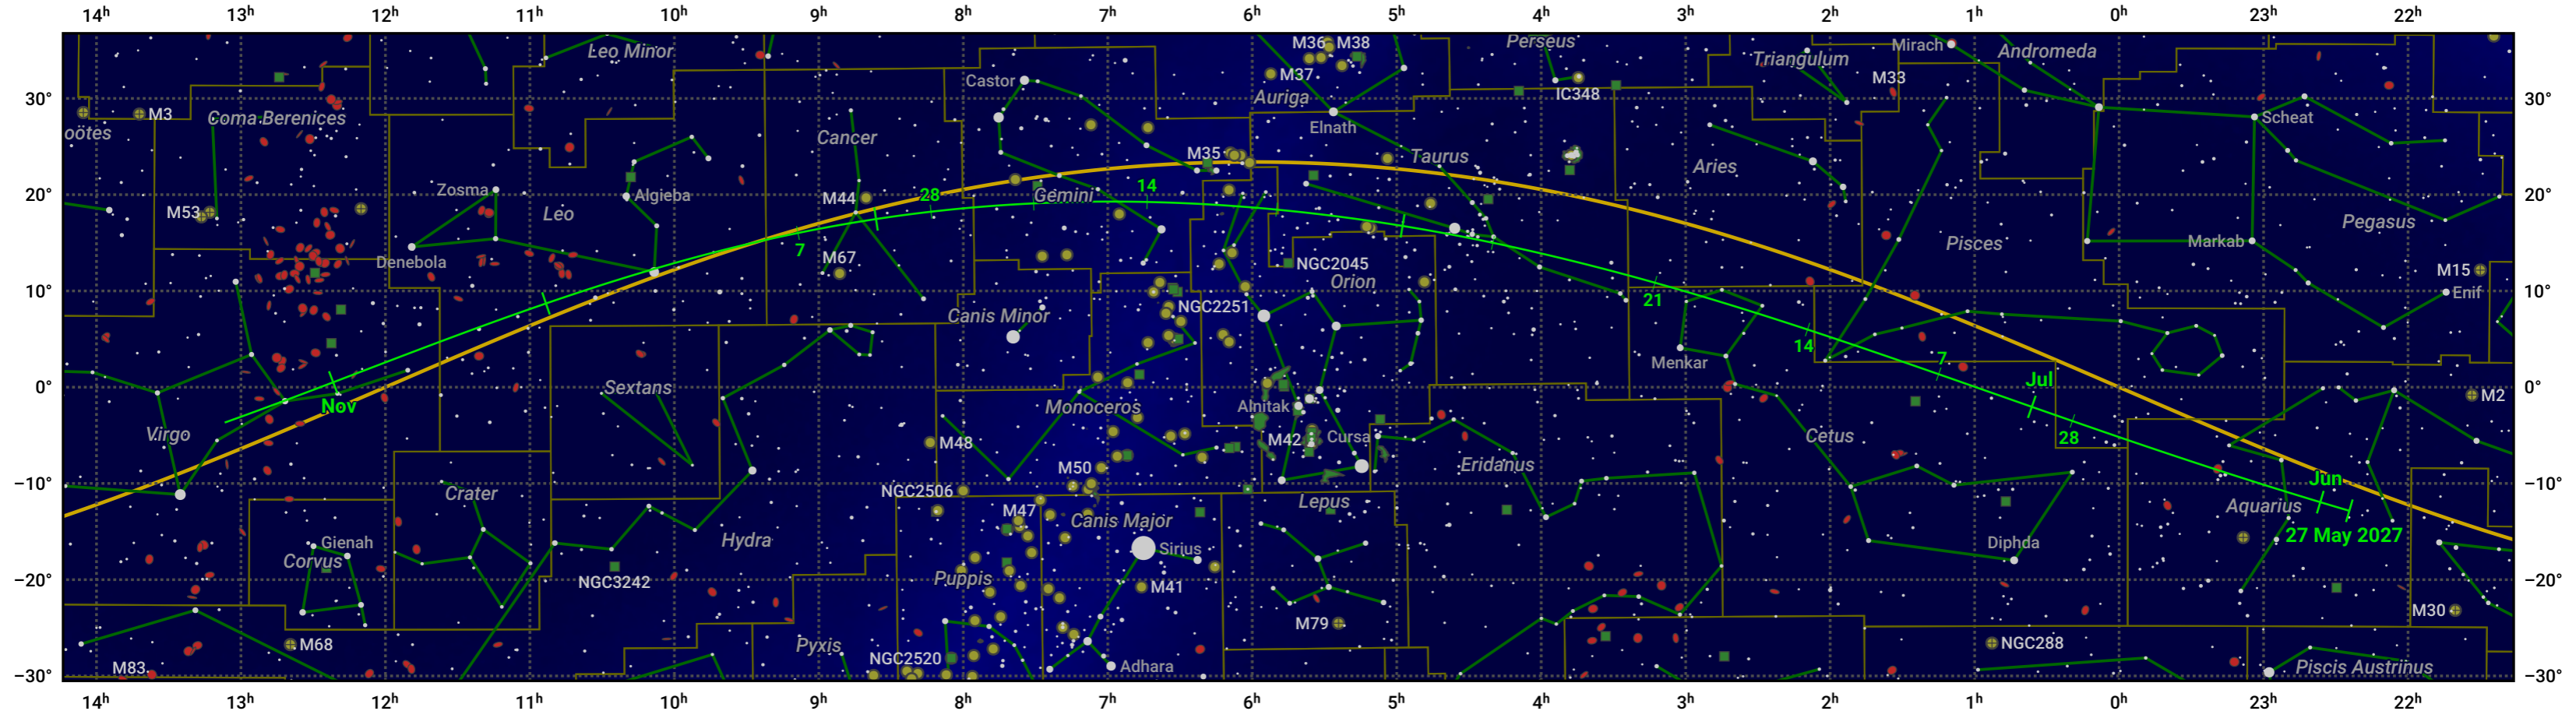

The path of 45P/Honda-Mrkos-Pajdusakova starting on 27 May 2027

© Dominic Ford 2011–2024. Date markers placed at midnight UTC. Downloaded from <https://in-the-sky.org>

Magnitude scale: -6.0 -5.0 -4.0 -3.0 -2.0 -1.0 -2.0

Ecliptic Plane

Galaxy Bright nebula Open cluster Globular cluster

Date	Mag
2027 Jun 9	13.9
2027 Jun 20	12.9
2027 Jun 30	11.9
2027 Jul 1	11.8
2027 Jul 10	10.8
2027 Jul 22	9.7
2027 Aug 6	8.6
2027 Sep 1	8.1
2027 Sep 18	9.7
2027 Sep 27	10.8
2027 Oct 6	11.8
2027 Oct 17	12.9
2027 Oct 29	13.9
2027 Nov 1	14.1
2027 Nov 13	14.9