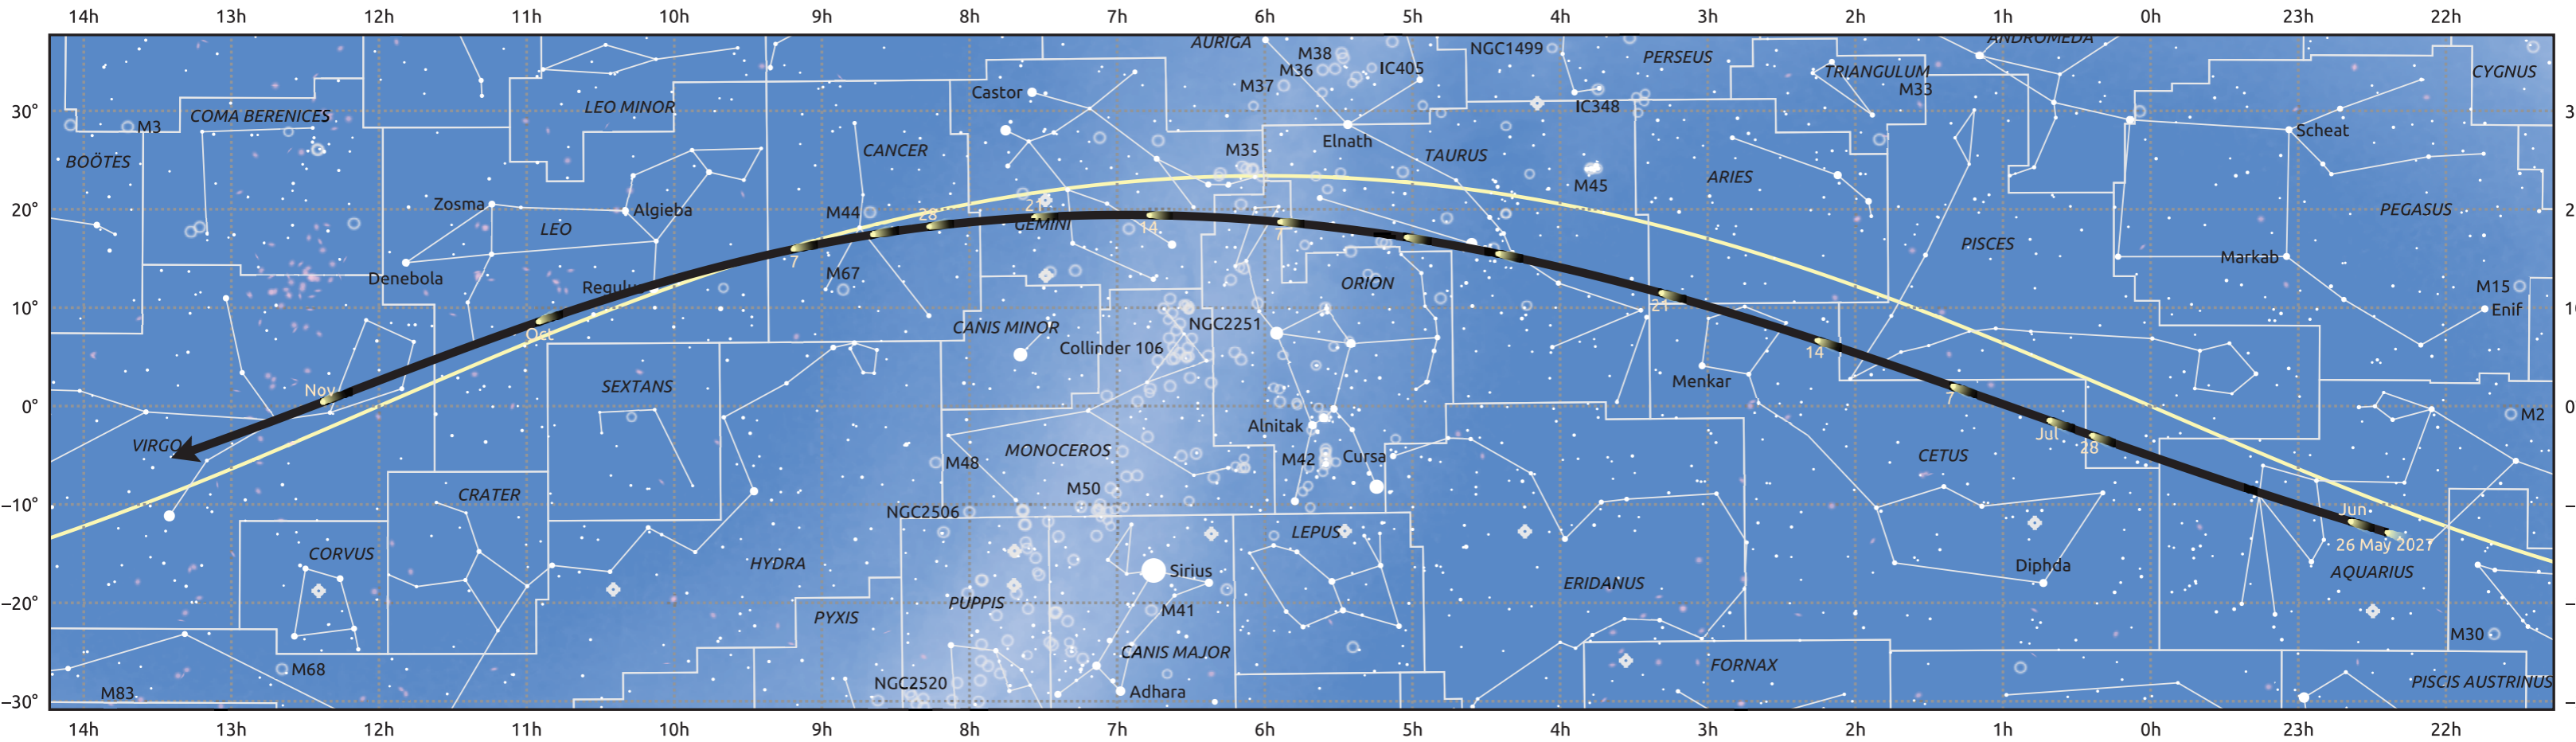

# The path of 45P/Honda-Mrkos-Pajdusakova starting on 26 May 2027

© Dominic Ford 2011–2025. Date markers placed at midnight UTC. Downloaded from <https://in-the-sky.org>

Magnitude scale:  6.0  5.0  4.0  3.0  2.0  1.0  0.0  -1.0  -2.0

— Ecliptic Plane

Galaxy  
  Bright nebula  
  Open cluster  
  Globular cluster  
  Planetary nebula

Date	Mag
2027 Jun 8	14.0
2027 Jun 19	13.0
2027 Jun 29	11.9
2027 Jul 1	11.7
2027 Jul 9	10.9
2027 Jul 20	9.8
2027 Aug 3	8.8
2027 Sep 1	8.1
2027 Sep 18	9.8
2027 Sep 27	10.9
2027 Oct 6	11.9
2027 Oct 17	13.0
2027 Oct 30	14.0
2027 Nov 1	14.2
2027 Nov 15	15.1