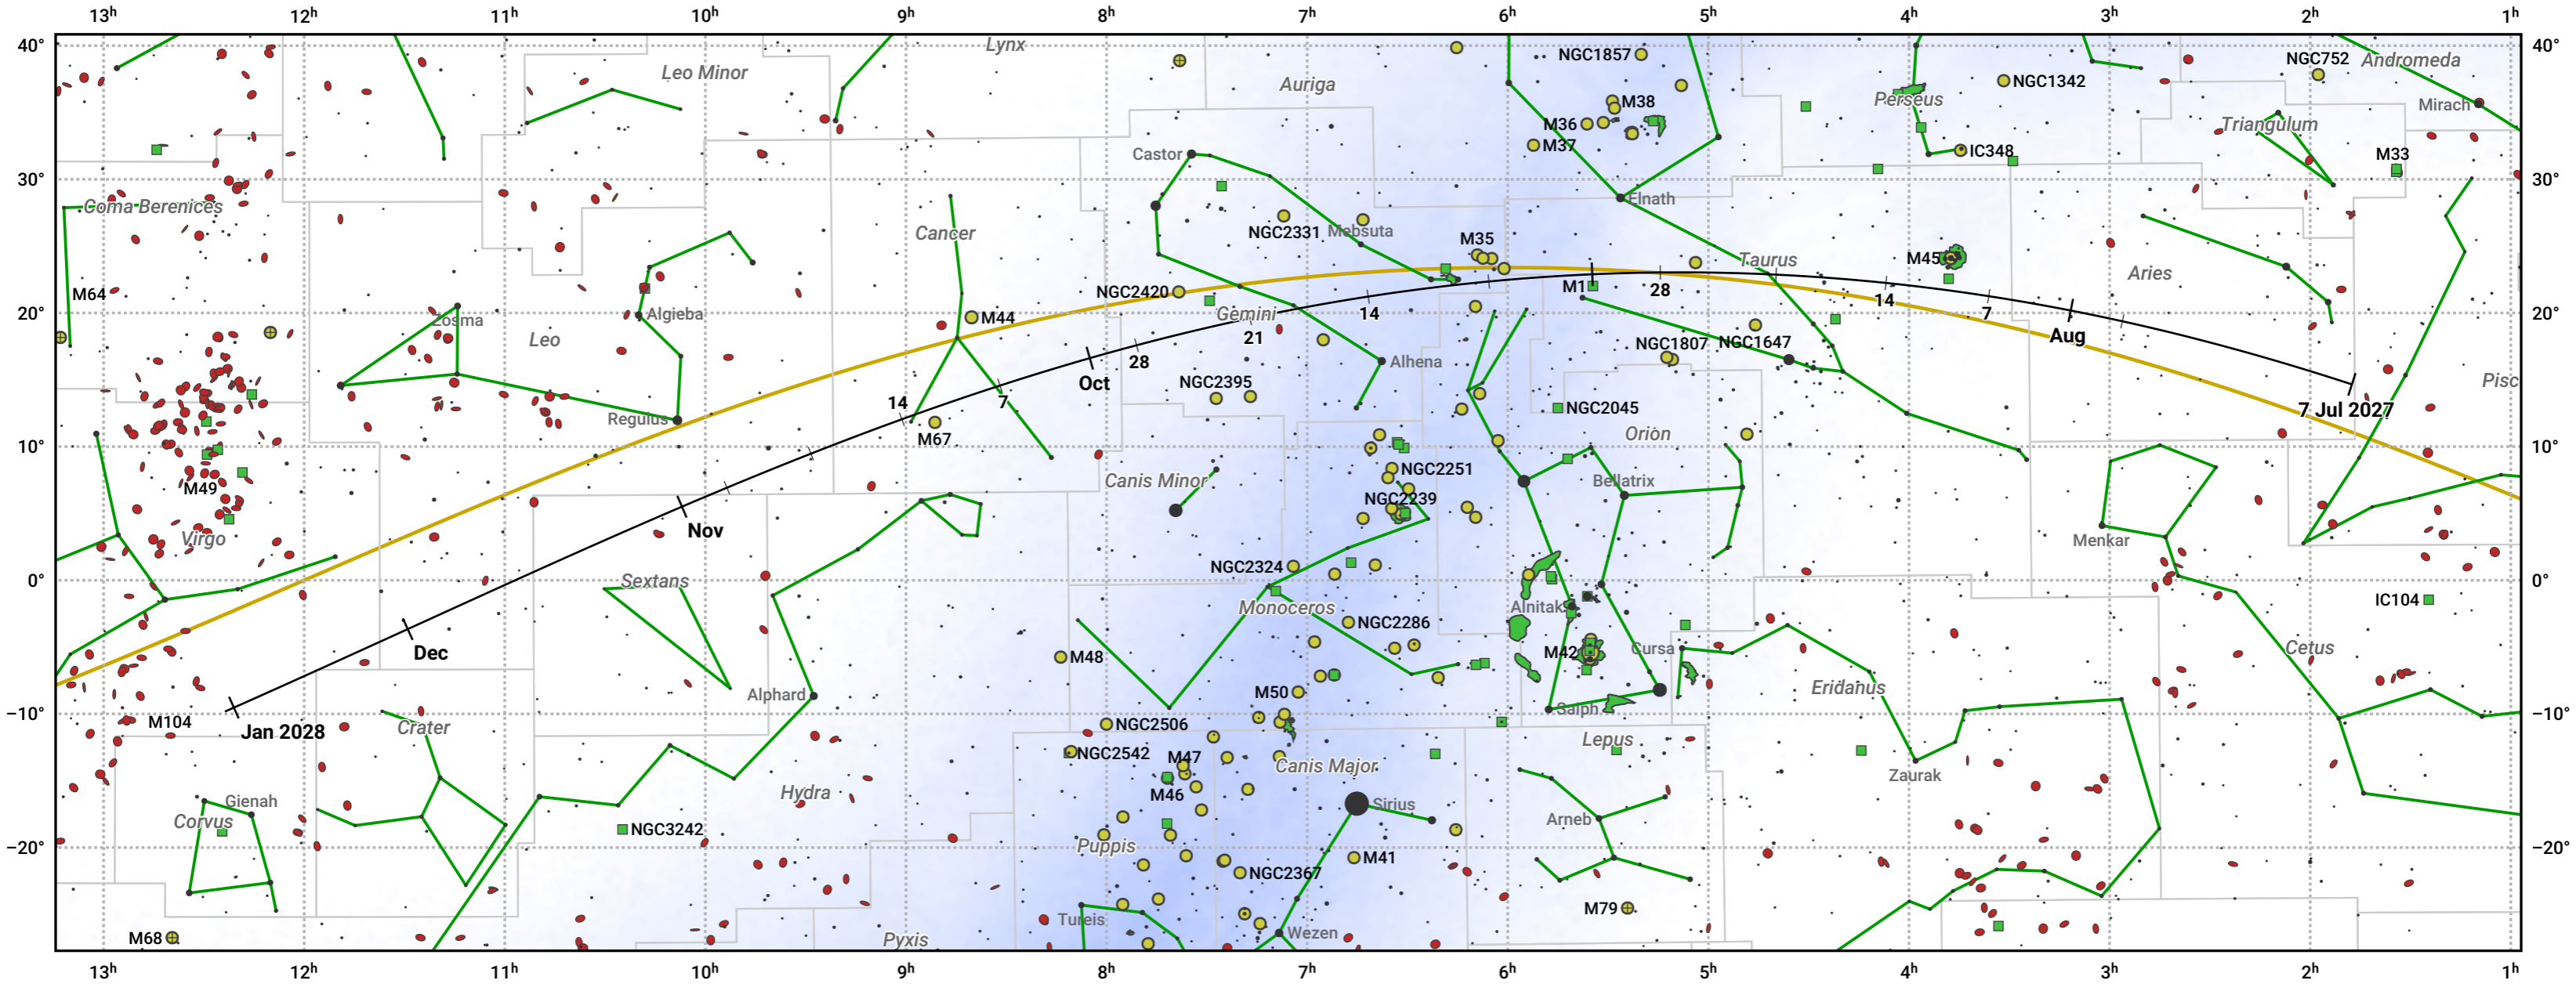

# The path of 104P/Kowal starting on 7 Jul 2027

© Dominic Ford 2011–2024. Date markers placed at midnight UTC. Downloaded from <https://in-the-sky.org>

Magnitude scale: 6.0 5.0 4.0 3.0 2.0 1.0 0.0 -1.0 -2.0

— Ecliptic Plane

Galaxy    Bright nebula    Open cluster    Globular cluster

Date	Mag
2027 Jul 31	11.7
2027 Aug 25	10.7
2027 Sep 1	10.4
2027 Nov 1	10.1
2028 Jan 1	11.6