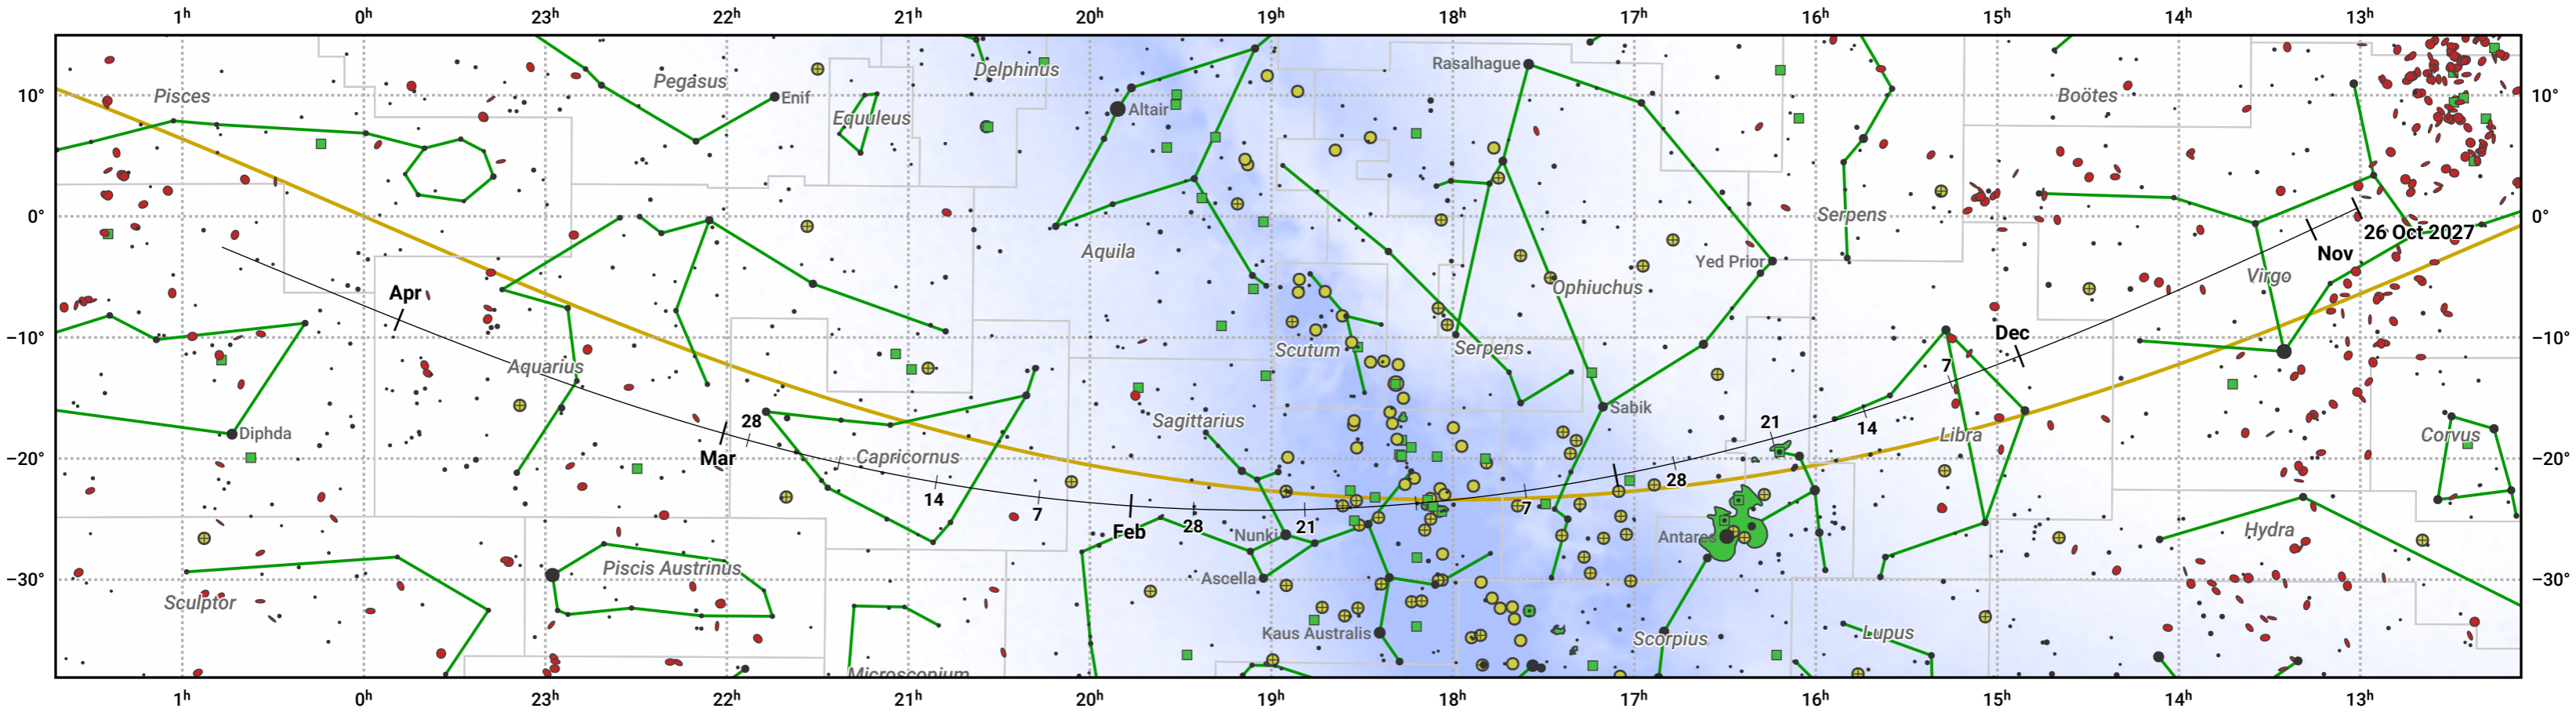

The path of 73P/Schwassmann-Wachmann starting on 26 Oct 2027

© Dominic Ford 2011–2024. Date markers placed at midnight UTC. Downloaded from <https://in-the-sky.org>

Magnitude scale: 6.0 5.0 4.0 3.0 2.0 1.0 0.0

Ecliptic Plane

Galaxy Bright nebula Open cluster + Globular cluster

Date	Mag
2027 Nov 1	16.0
2027 Nov 13	15.3
2027 Nov 29	14.3
2027 Dec 16	13.2
2028 Jan 1	12.4
2028 Jan 5	12.2
2028 Mar 1	13.0
2028 Mar 6	13.3
2028 Mar 23	14.3
2028 Apr 9	15.3