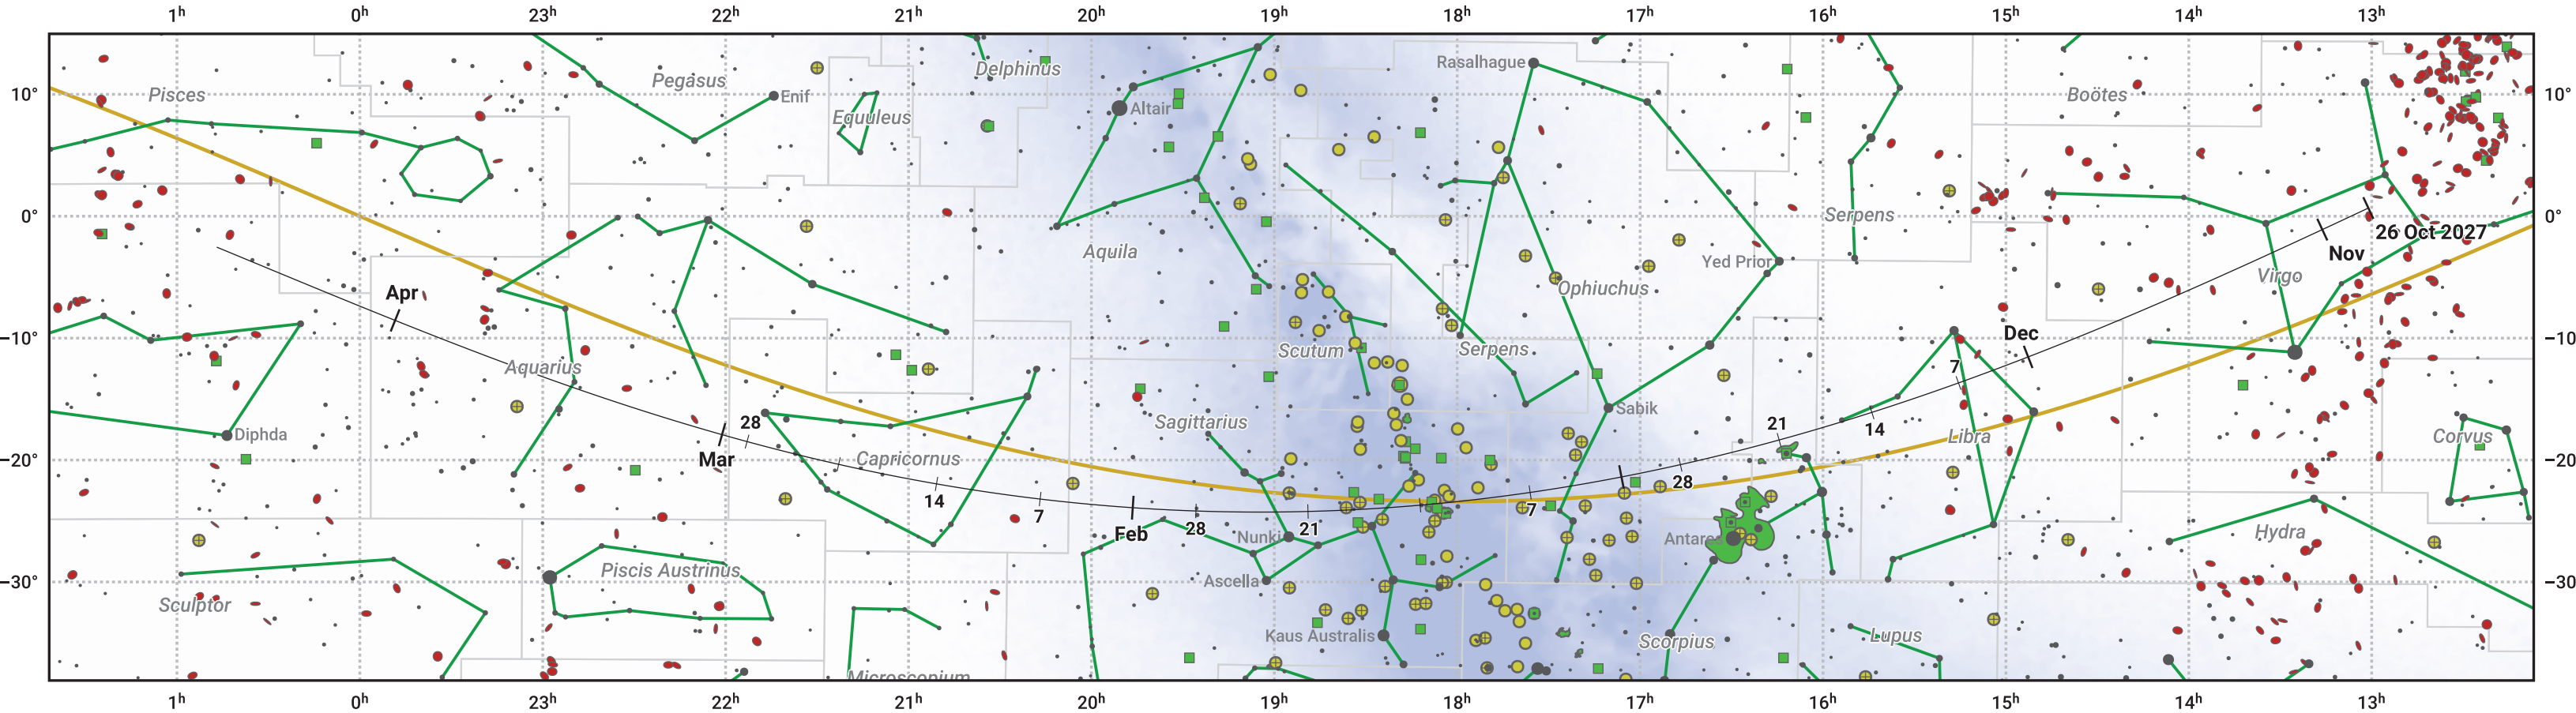

The path of 73P/Schwassmann-Wachmann starting on 26 Oct 2027

© Dominic Ford 2011–2024. Date markers placed at midnight UTC. Downloaded from <https://in-the-sky.org>

Magnitude scale: 6.0 5.0 4.0 3.0 2.0 1.0 0.0

Ecliptic Plane

Galaxy Bright nebula Open cluster Globular cluster

Date	Mag
2027 Nov 1	16.0
2027 Nov 13	15.3
2027 Nov 29	14.3
2027 Dec 16	13.2
2028 Jan 1	12.4
2028 Jan 5	12.2
2028 Mar 1	13.0
2028 Mar 6	13.3
2028 Mar 23	14.3
2028 Apr 9	15.3