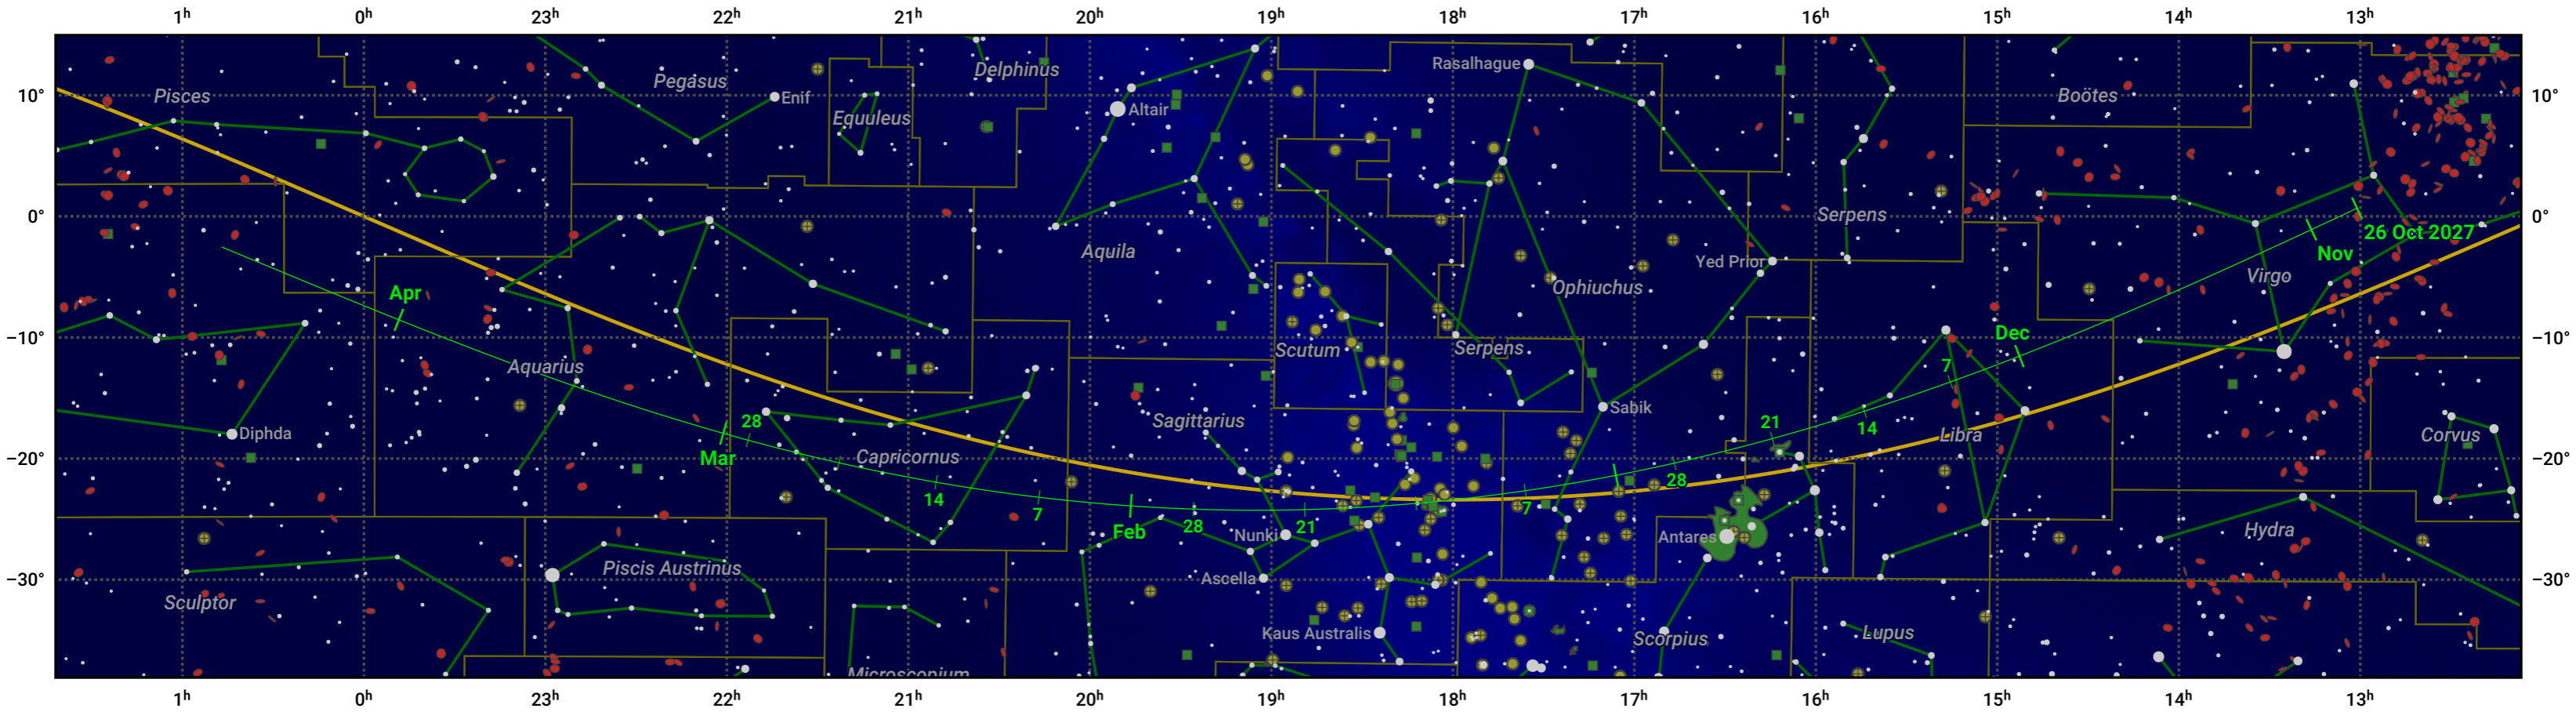

# The path of 73P/Schwassmann-Wachmann starting on 26 Oct 2027

© Dominic Ford 2011–2024. Date markers placed at midnight UTC. Downloaded from <https://in-the-sky.org>

Magnitude scale:  6.0  5.0  4.0  3.0  2.0  1.0  0.0

— Ecliptic Plane

Galaxy   
  Bright nebula   
  Open cluster   
  Globular cluster

Date	Mag
2027 Nov 1	16.0
2027 Nov 13	15.3
2027 Nov 29	14.3
2027 Dec 16	13.2
2028 Jan 1	12.4
2028 Jan 5	12.2
2028 Mar 1	13.0
2028 Mar 6	13.3
2028 Mar 23	14.3
2028 Apr 9	15.3