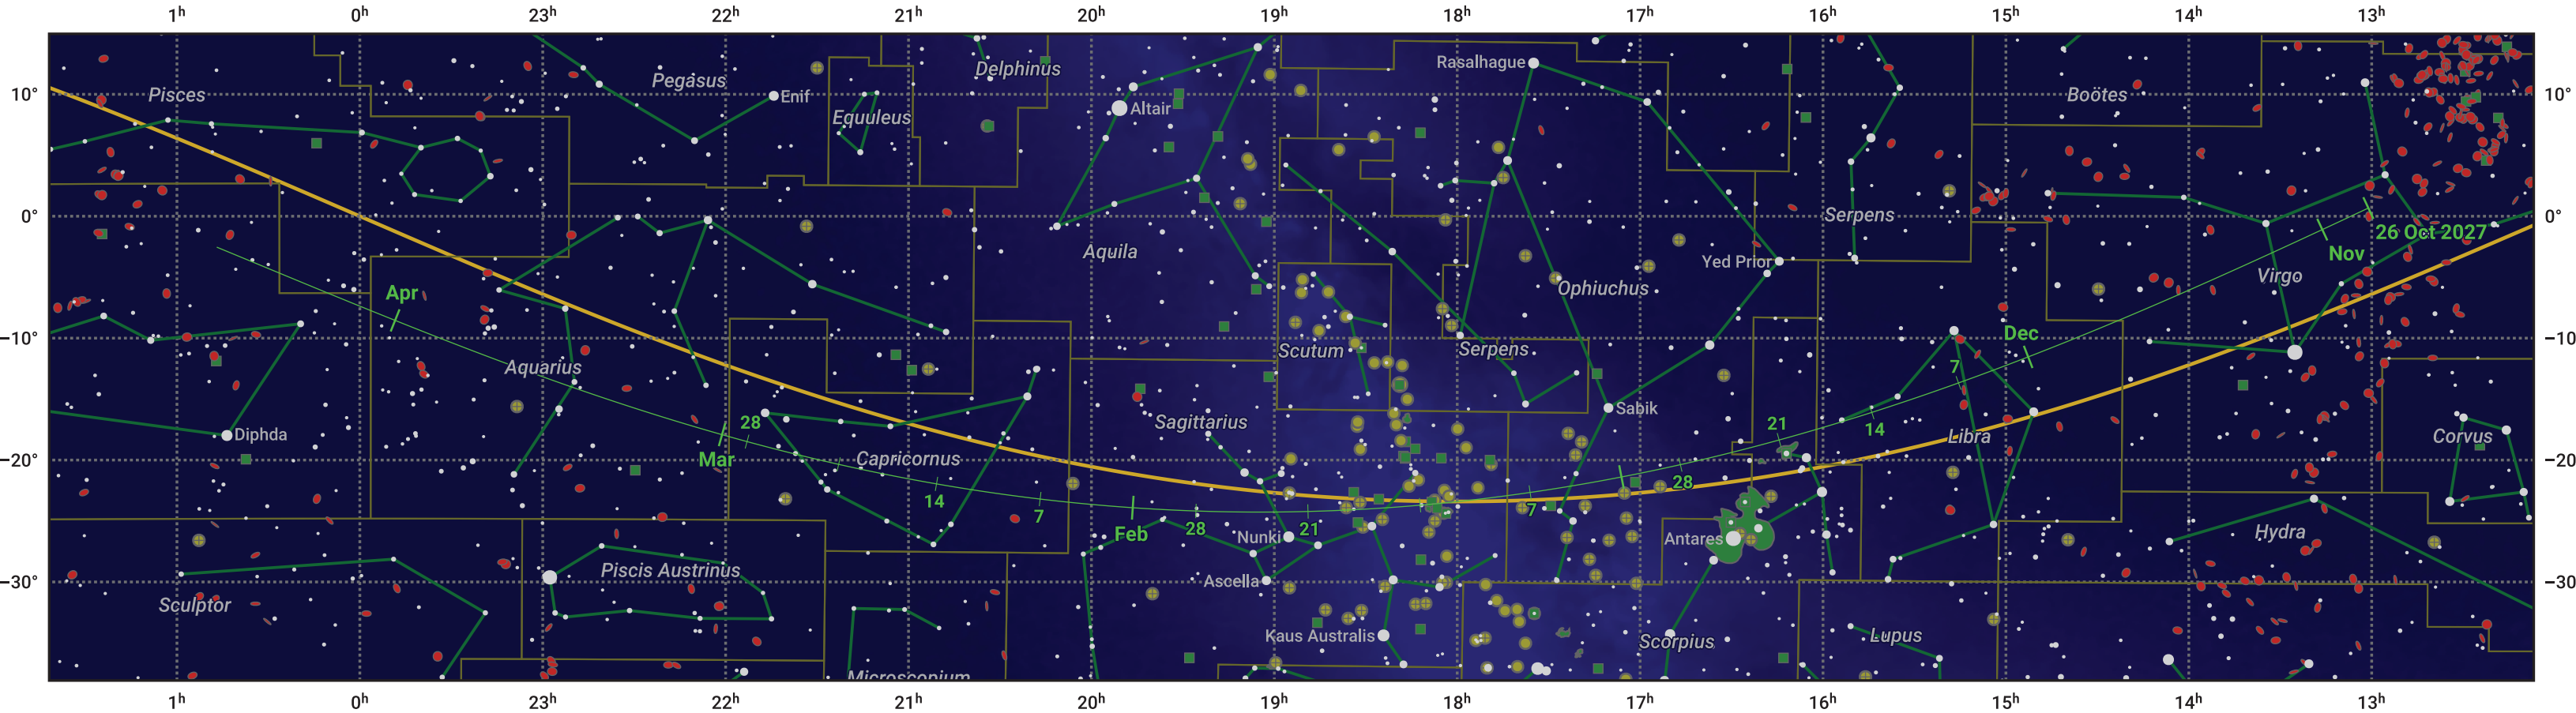

# The path of 73P/Schwassmann-Wachmann starting on 26 Oct 2027

© Dominic Ford 2011–2024. Date markers placed at midnight UTC. Downloaded from <https://in-the-sky.org>

Magnitude scale:  -6.0  -5.0  -4.0  -3.0  -2.0  -1.0  0.0

Ecliptic Plane

Galaxy  Bright nebula  Open cluster  Globular cluster

Date	Mag
2027 Nov 1	16.0
2027 Nov 13	15.3
2027 Nov 29	14.3
2027 Dec 16	13.2
2028 Jan 1	12.4
2028 Jan 5	12.2
2028 Mar 1	13.0
2028 Mar 6	13.3
2028 Mar 23	14.3
2028 Apr 9	15.3