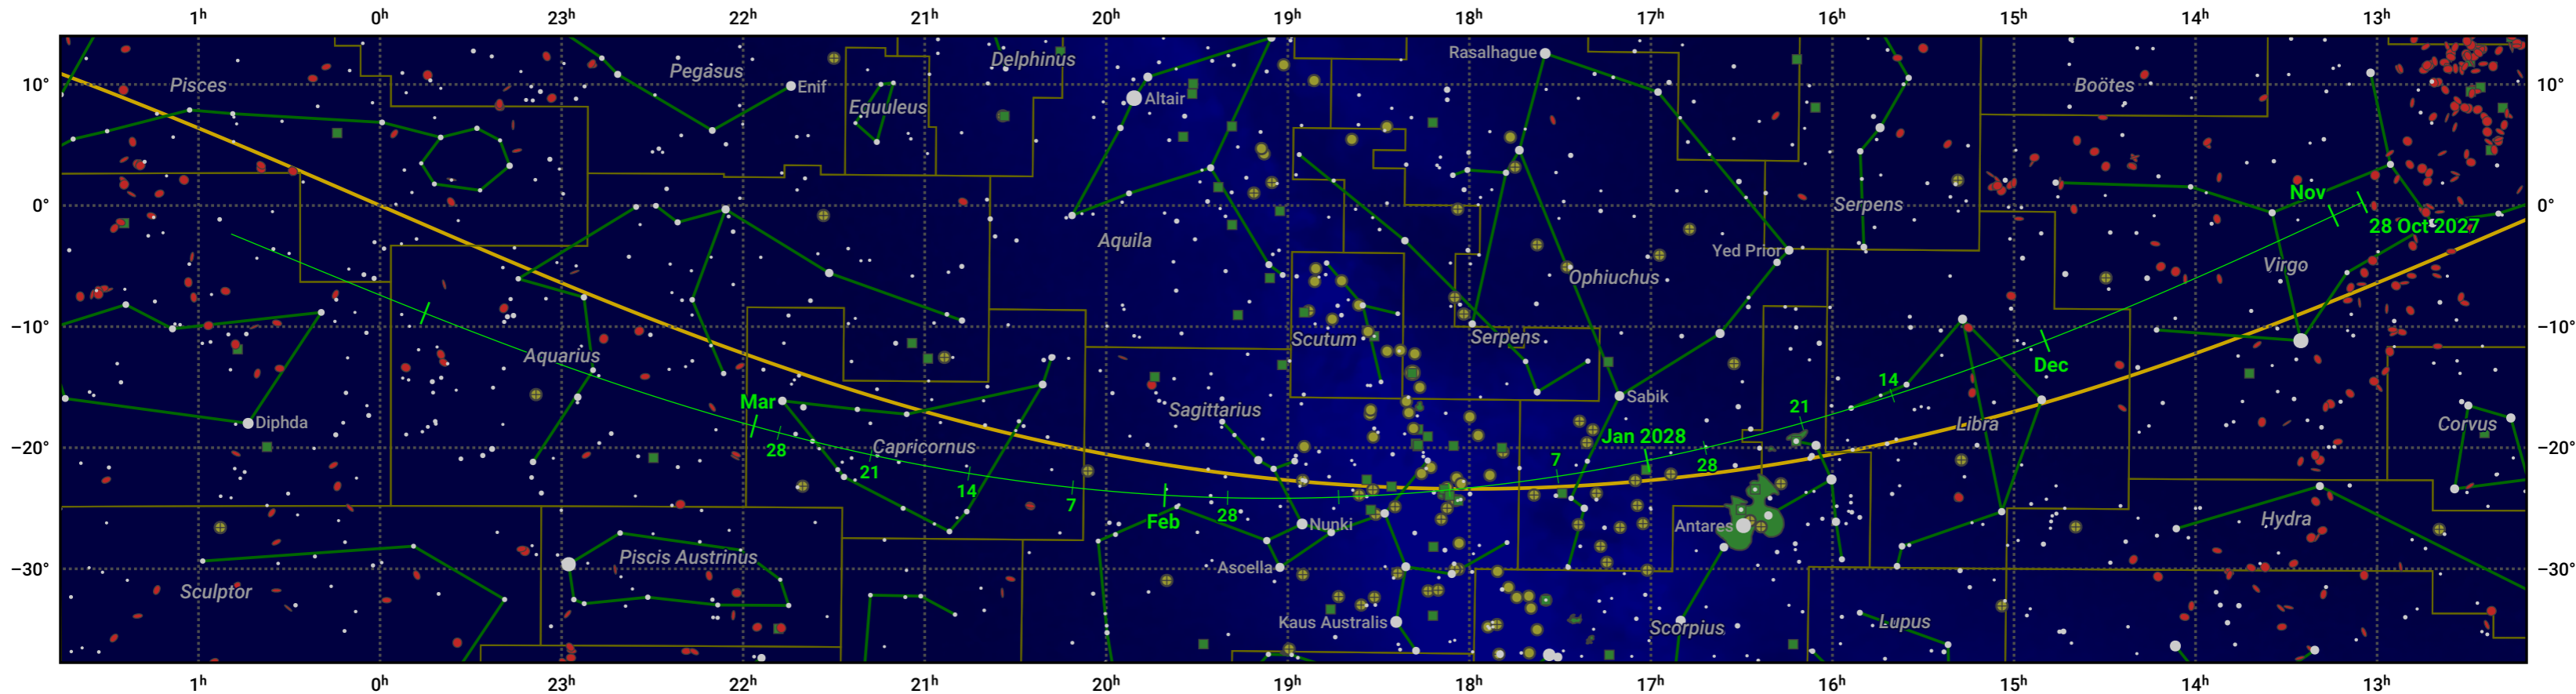

# The path of 73P/Schwassmann-Wachmann starting on 28 Oct 2027

© Dominic Ford 2011–2024. Date markers placed at midnight UTC. Downloaded from <https://in-the-sky.org>

Magnitude scale:  6.0  5.0  4.0  3.0  2.0  1.0  0.0

Ecliptic Plane

Galaxy  Bright nebula  Open cluster + Globular cluster

Date	Mag
2027 Nov 1	16.2
2027 Nov 15	15.3
2027 Dec 1	14.3
2027 Dec 18	13.2
2028 Jan 1	12.5
2028 Jan 8	12.2
2028 Mar 1	12.9
2028 Mar 7	13.2
2028 Mar 24	14.3
2028 Apr 10	15.3