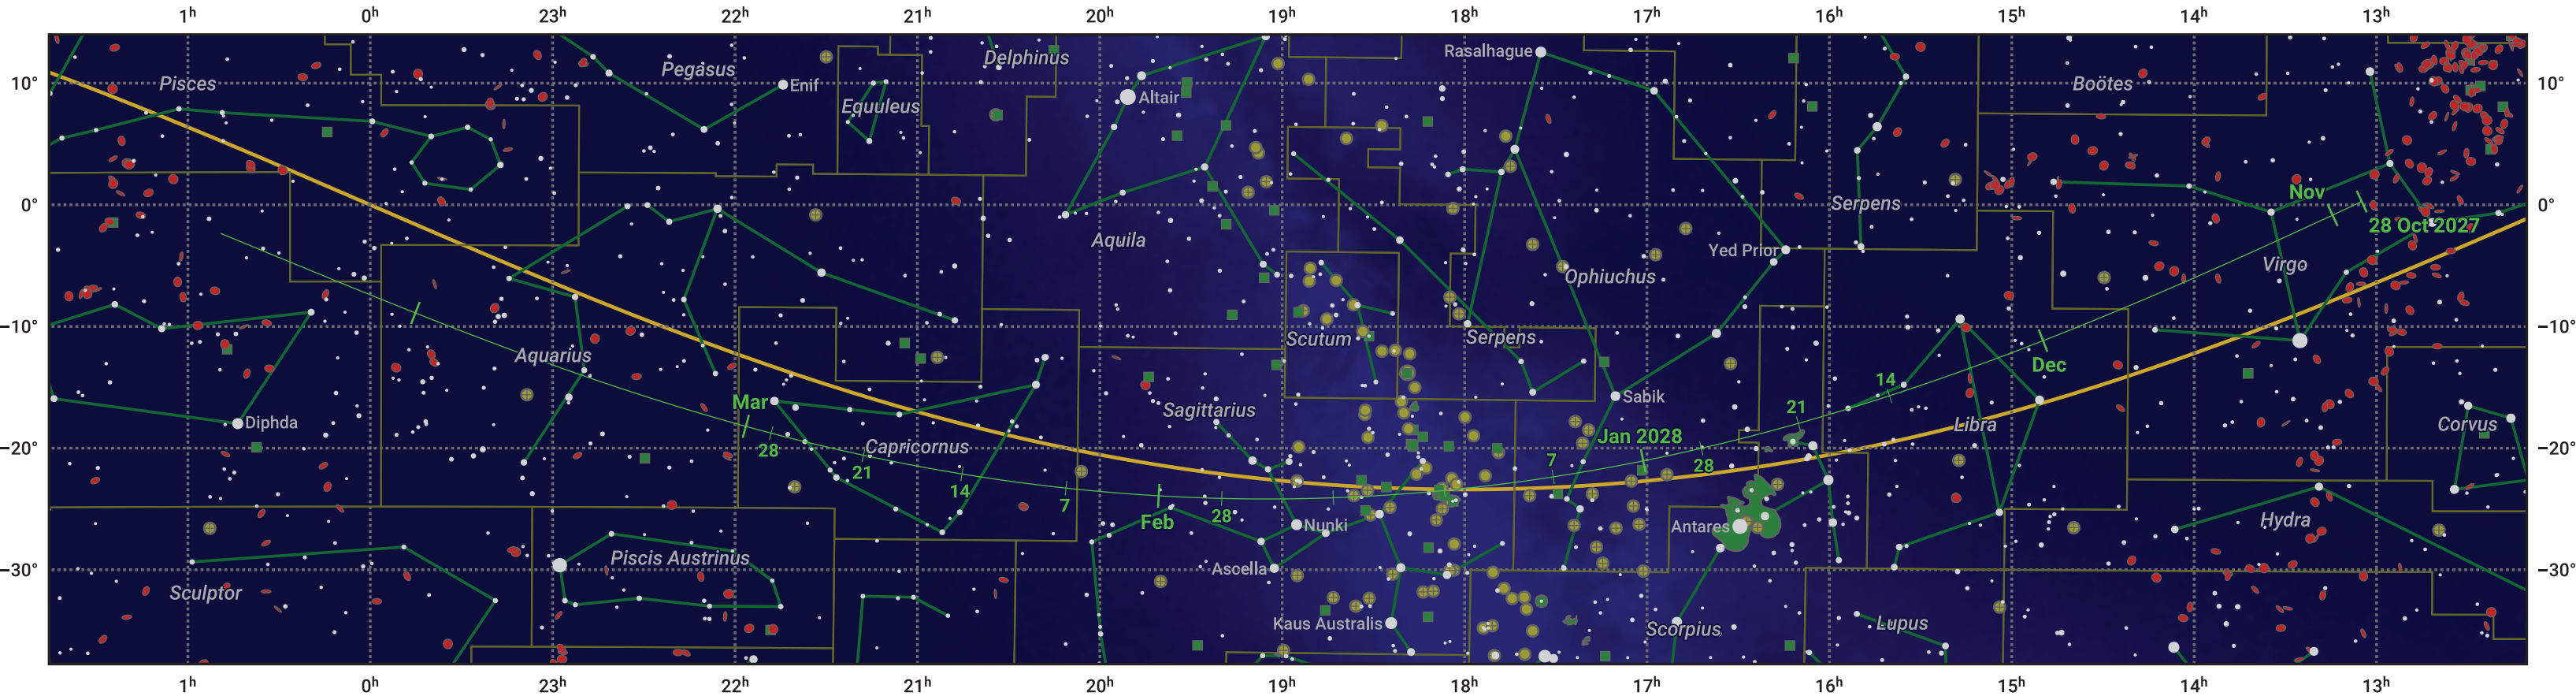

The path of 73P/Schwassmann-Wachmann starting on 28 Oct 2027

© Dominic Ford 2011–2024. Date markers placed at midnight UTC. Downloaded from <https://in-the-sky.org>

Magnitude scale: • 6.0 • 5.0 • 4.0 • 3.0 • 2.0 • 1.0 • 0.0

— Ecliptic Plane

Galaxy Bright nebula Open cluster Globular cluster

Date	Mag
2027 Nov 1	16.2
2027 Nov 15	15.3
2027 Dec 1	14.3
2027 Dec 18	13.2
2028 Jan 1	12.5
2028 Jan 8	12.2
2028 Mar 1	12.9
2028 Mar 7	13.2
2028 Mar 24	14.3
2028 Apr 10	15.3