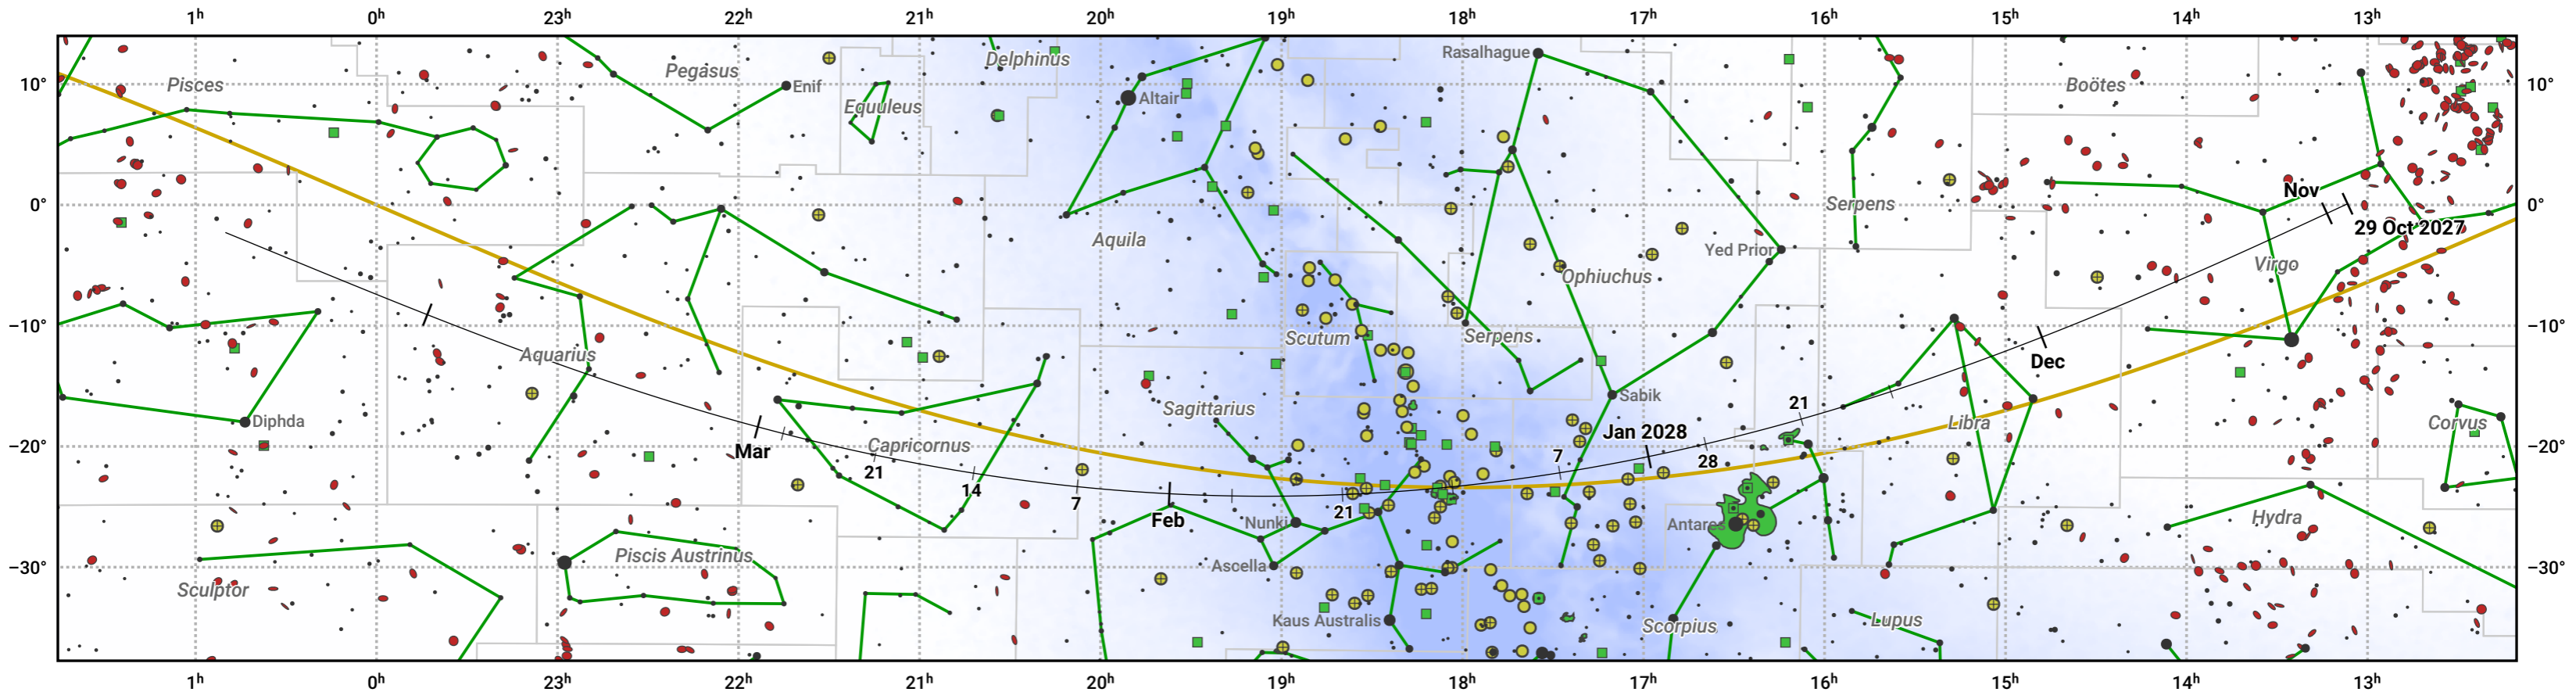

The path of 73P/Schwassmann-Wachmann starting on 29 Oct 2027

© Dominic Ford 2011–2024. Date markers placed at midnight UTC. Downloaded from <https://in-the-sky.org>

Magnitude scale: 6.0 5.0 4.0 3.0 2.0 1.0 0.0

Ecliptic Plane

Galaxy Bright nebula Open cluster + Globular cluster

Date	Mag
2027 Nov 1	16.2
2027 Nov 16	15.3
2027 Dec 2	14.3
2027 Dec 19	13.3
2028 Jan 1	12.6
2028 Jan 9	12.2
2028 Mar 1	12.9
2028 Mar 8	13.2
2028 Mar 25	14.3
2028 Apr 11	15.3