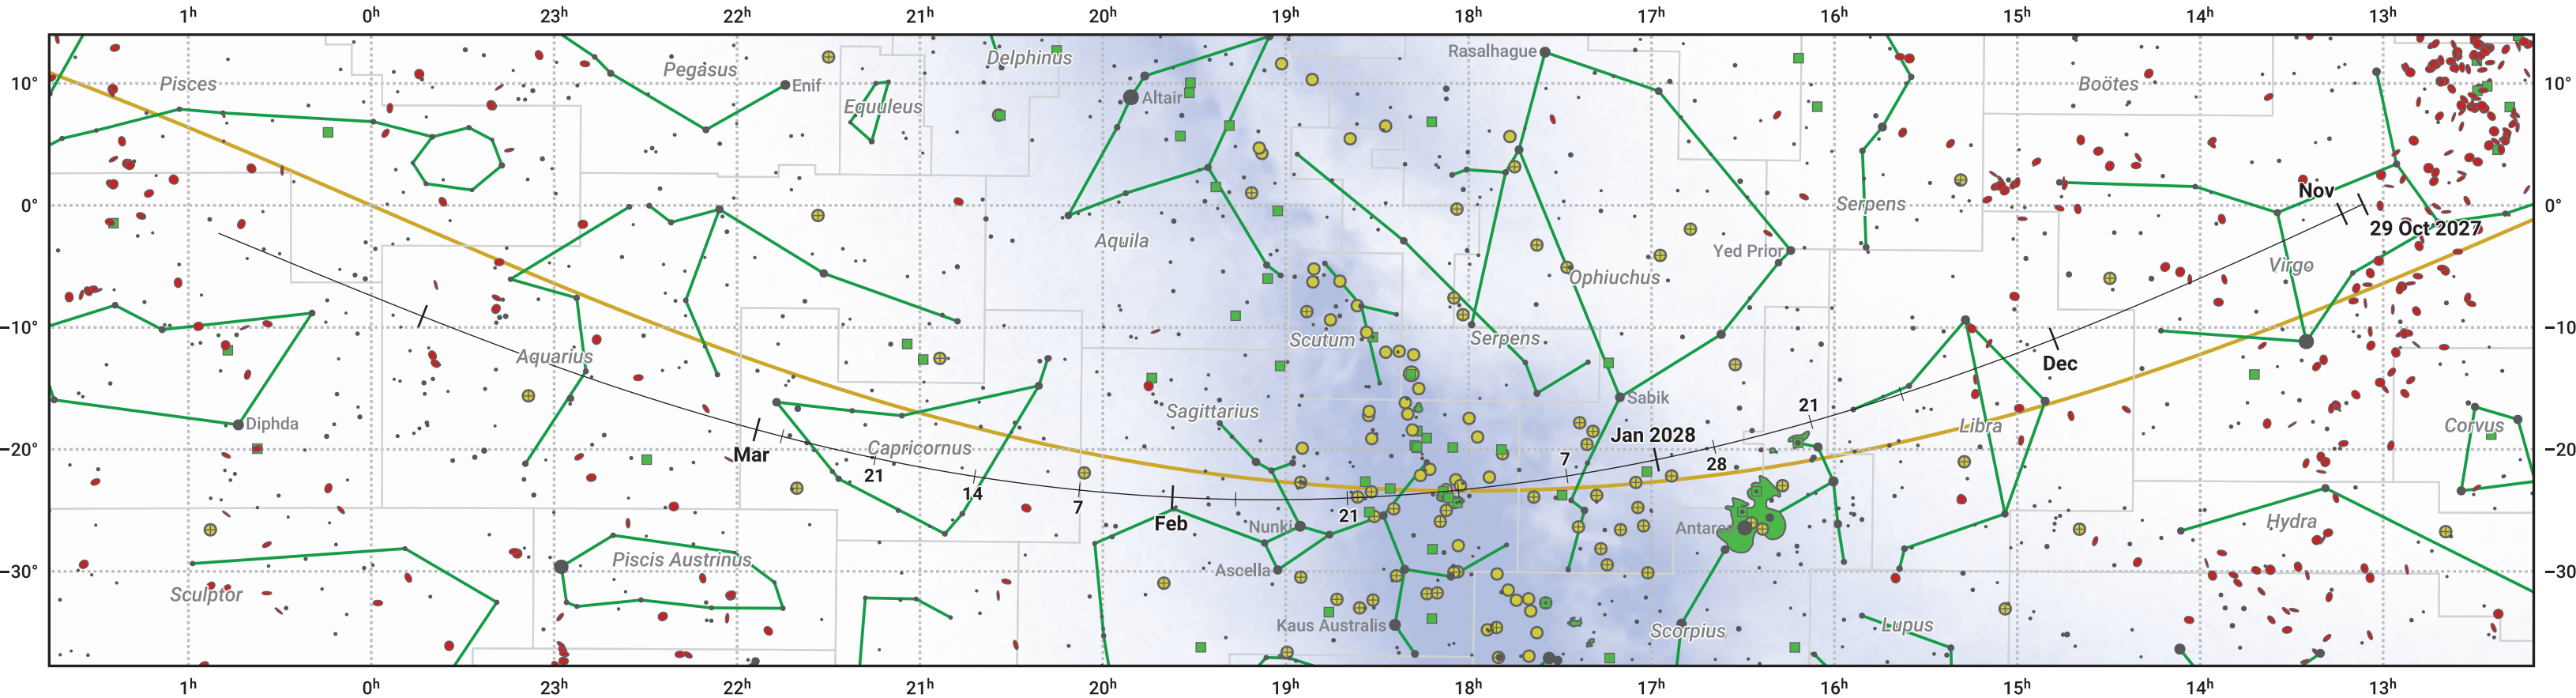

The path of 73P/Schwassmann-Wachmann starting on 29 Oct 2027

© Dominic Ford 2011–2024. Date markers placed at midnight UTC. Downloaded from <https://in-the-sky.org>

Magnitude scale: 6.0 5.0 4.0 3.0 2.0 1.0 0.0

Ecliptic Plane

Galaxy Bright nebula Open cluster + Globular cluster

Date	Mag
2027 Nov 1	16.2
2027 Nov 16	15.3
2027 Dec 2	14.3
2027 Dec 19	13.3
2028 Jan 1	12.6
2028 Jan 9	12.2
2028 Mar 1	12.9
2028 Mar 8	13.2
2028 Mar 25	14.3
2028 Apr 11	15.3