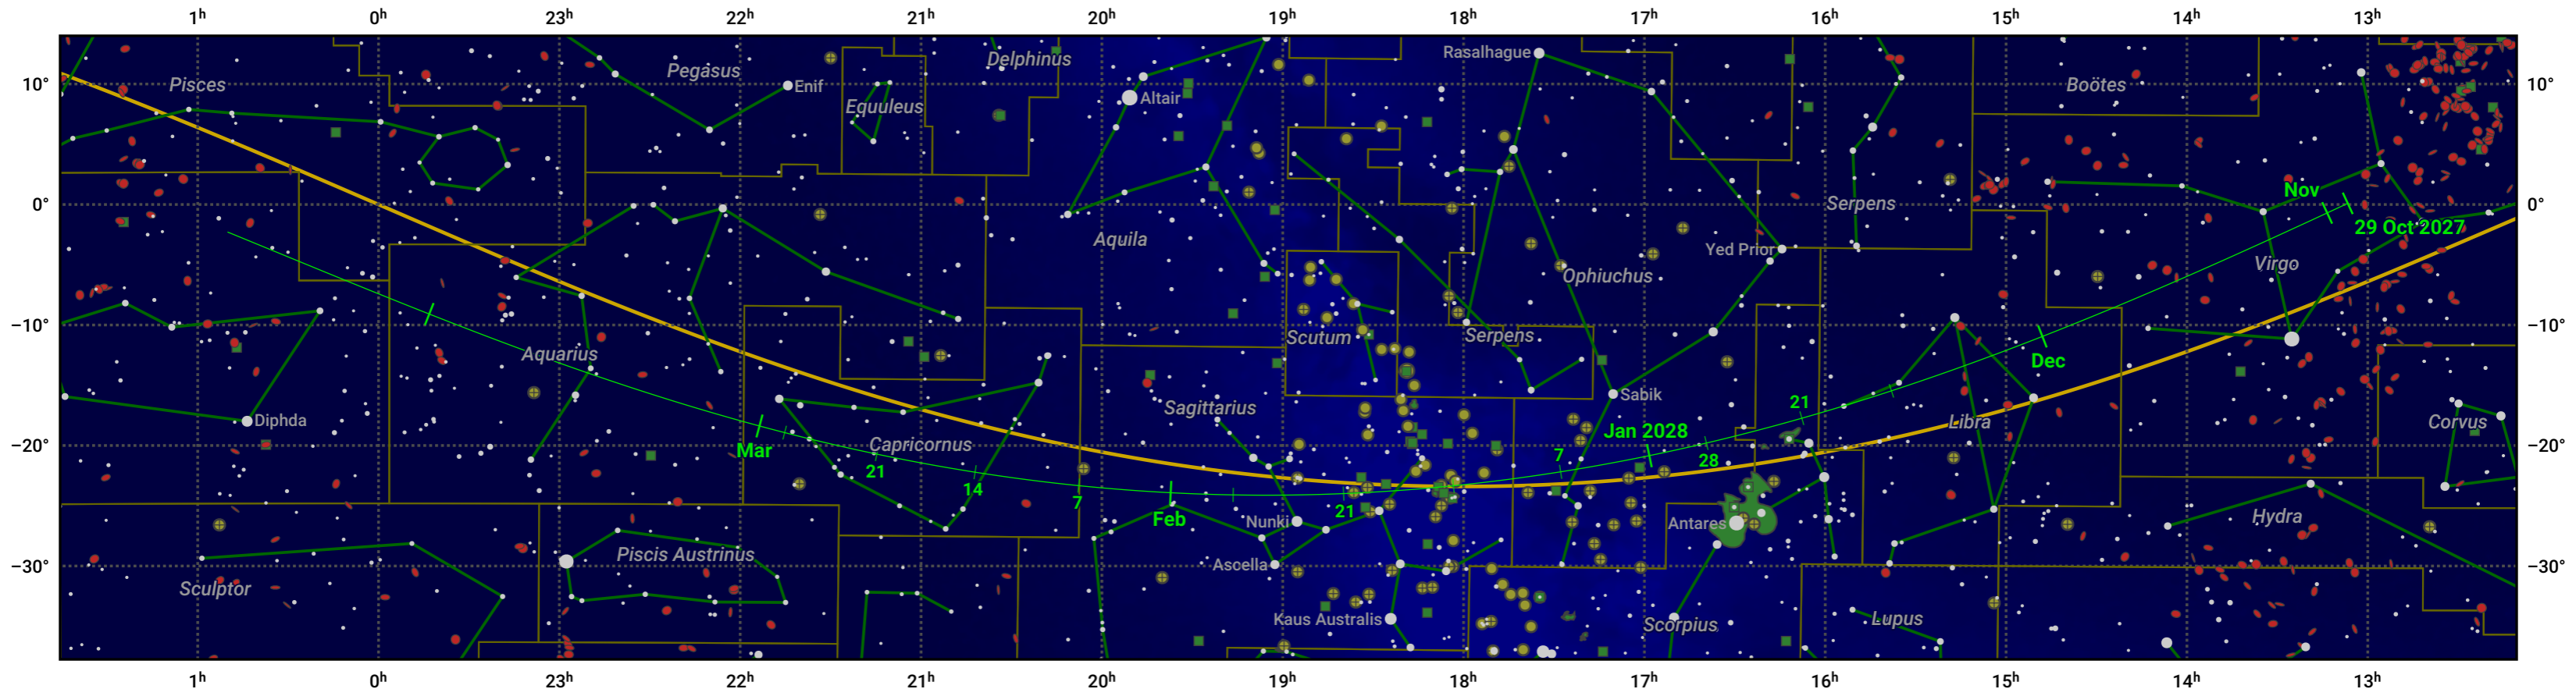

The path of 73P/Schwassmann-Wachmann starting on 29 Oct 2027

© Dominic Ford 2011–2024. Date markers placed at midnight UTC. Downloaded from <https://in-the-sky.org>

Magnitude scale: • 6.0 • 5.0 • 4.0 • 3.0 • 2.0 • 1.0 • 0.0

— Ecliptic Plane

Galaxy Bright nebula Open cluster Globular cluster

Date	Mag
2027 Nov 1	16.2
2027 Nov 16	15.3
2027 Dec 2	14.3
2027 Dec 19	13.3
2028 Jan 1	12.6
2028 Jan 9	12.2
2028 Mar 1	12.9
2028 Mar 8	13.2
2028 Mar 25	14.3
2028 Apr 11	15.3