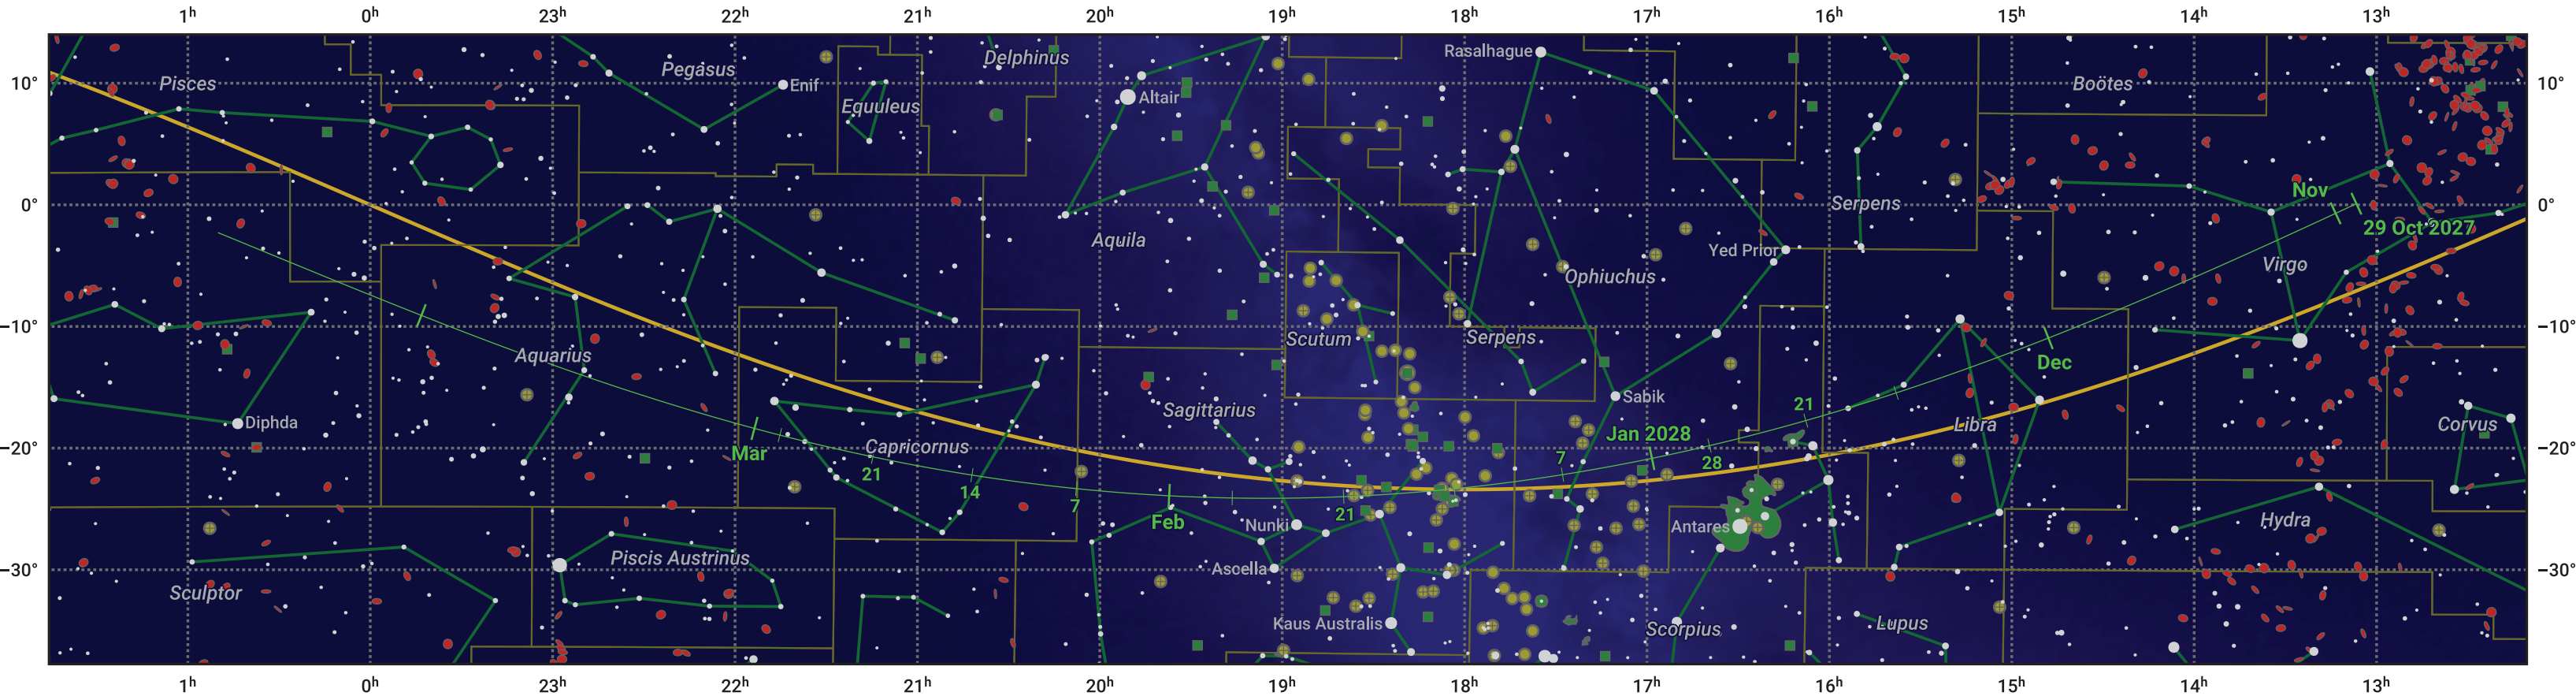

# The path of 73P/Schwassmann-Wachmann starting on 29 Oct 2027

© Dominic Ford 2011–2024. Date markers placed at midnight UTC. Downloaded from <https://in-the-sky.org>

Magnitude scale: ● 6.0 ● 5.0 ● 4.0 ● 3.0 ● 2.0 ● 1.0 ● 0.0

— Ecliptic Plane

● Galaxy ■ Bright nebula ● Open cluster ● Globular cluster

Date	Mag
2027 Nov 1	16.2
2027 Nov 16	15.3
2027 Dec 2	14.3
2027 Dec 19	13.3
2028 Jan 1	12.6
2028 Jan 9	12.2
2028 Mar 1	12.9
2028 Mar 8	13.2
2028 Mar 25	14.3
2028 Apr 11	15.3