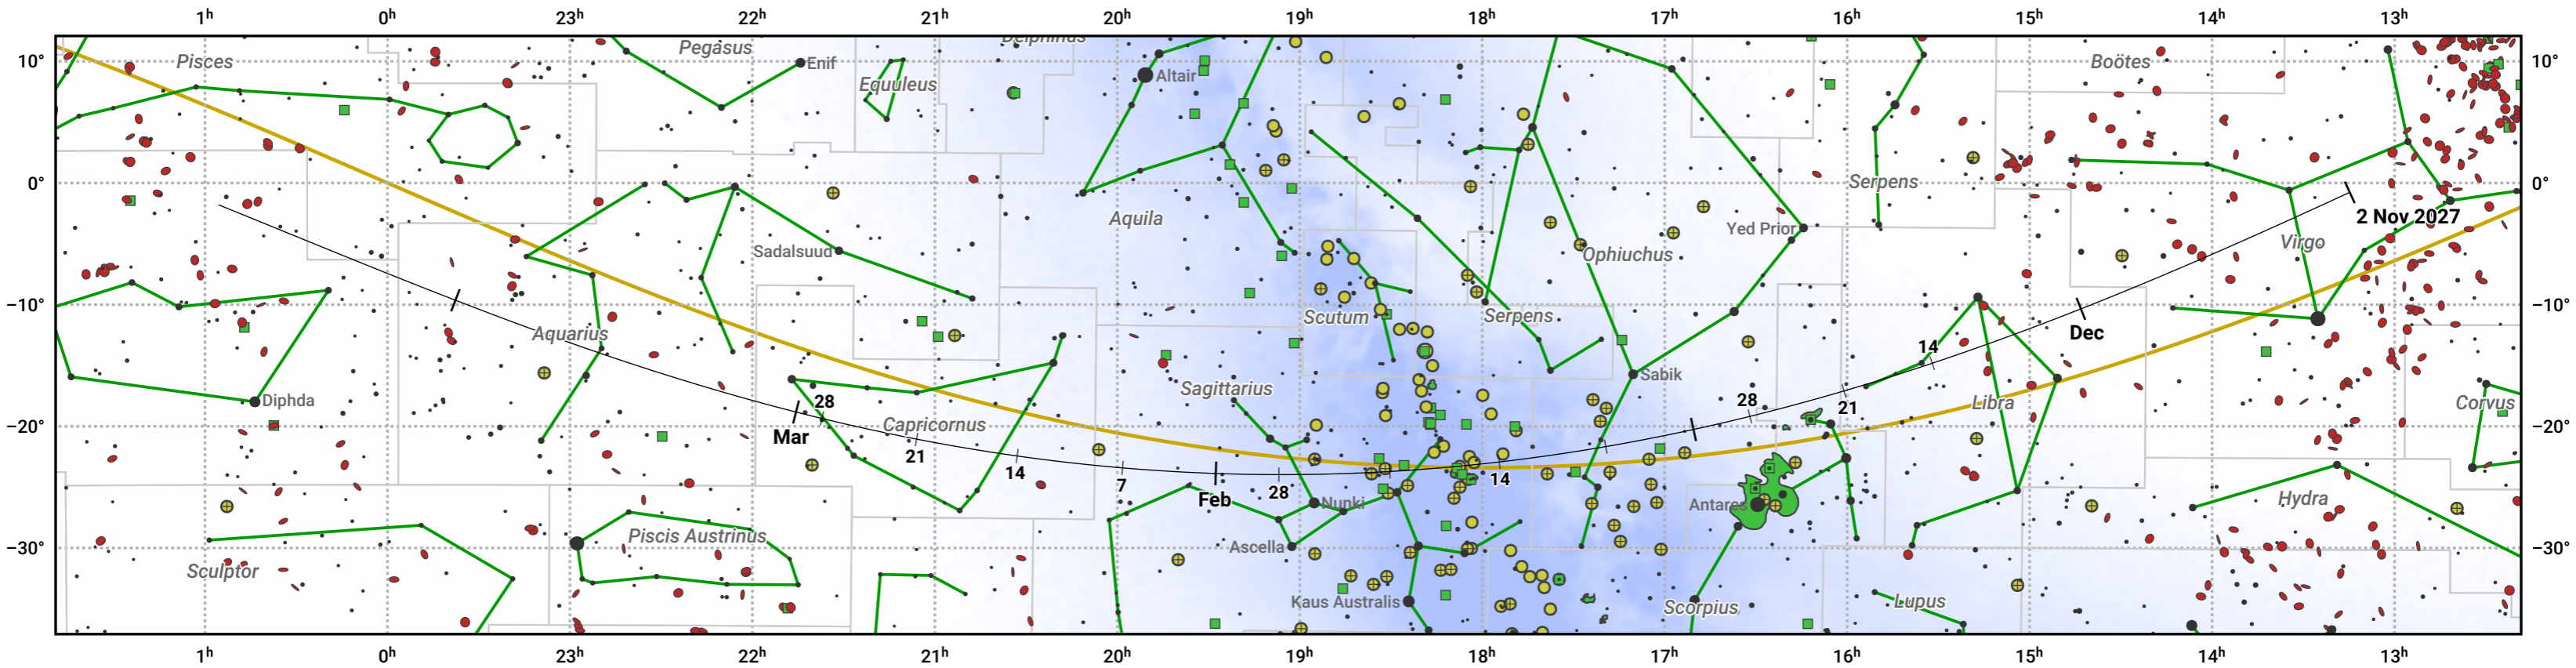

The path of 73P/Schwassmann-Wachmann starting on 2 Nov 2027

© Dominic Ford 2011–2024. Date markers placed at midnight UTC. Downloaded from <https://in-the-sky.org>

Magnitude scale: 6.0 5.0 4.0 3.0 2.0 1.0 0.0

Ecliptic Plane

Galaxy Bright nebula Open cluster + Globular cluster

Date	Mag
2027 Nov 20	15.3
2027 Dec 6	14.3
2027 Dec 23	13.2
2028 Jan 1	12.7
2028 Jan 14	12.2
2028 Mar 1	12.7
2028 Mar 11	13.3
2028 Mar 29	14.3
2028 Apr 15	15.3