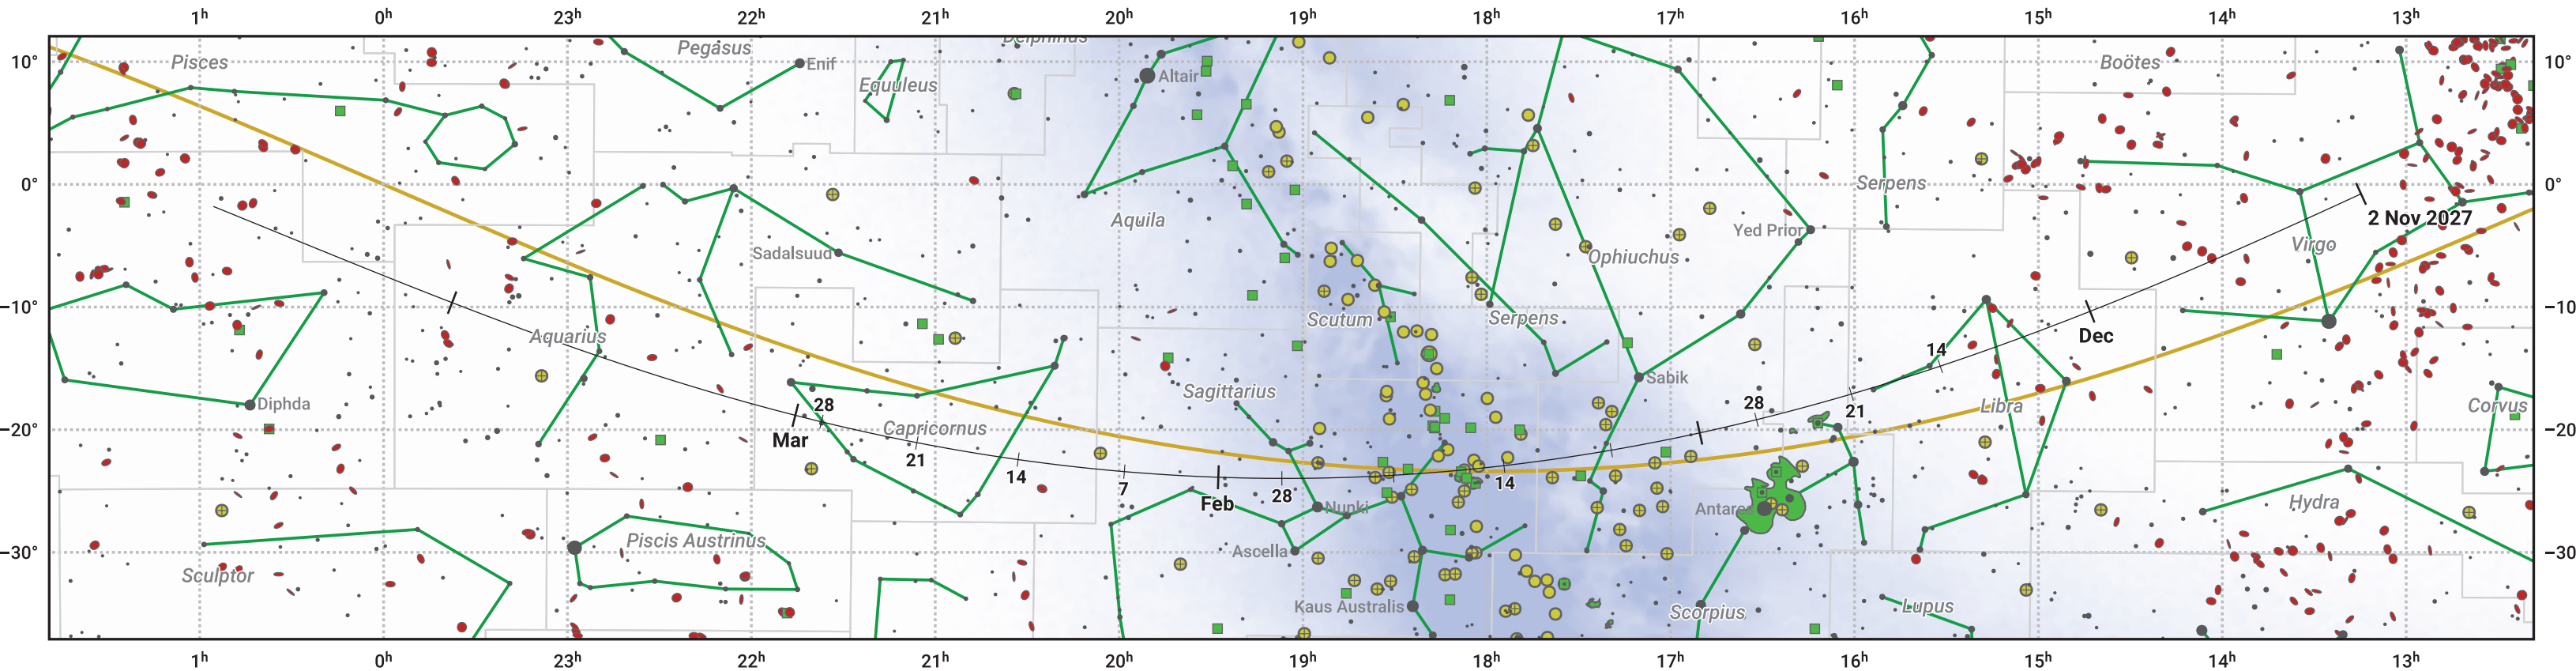

The path of 73P/Schwassmann-Wachmann starting on 2 Nov 2027

© Dominic Ford 2011–2024. Date markers placed at midnight UTC. Downloaded from <https://in-the-sky.org>

Magnitude scale: -6.0 -5.0 -4.0 -3.0 -2.0 -1.0 0.0

Ecliptic Plane

Galaxy Bright nebula Open cluster + Globular cluster

Date	Mag
2027 Nov 20	15.3
2027 Dec 6	14.3
2027 Dec 23	13.2
2028 Jan 1	12.7
2028 Jan 14	12.2
2028 Mar 1	12.7
2028 Mar 11	13.3
2028 Mar 29	14.3
2028 Apr 15	15.3