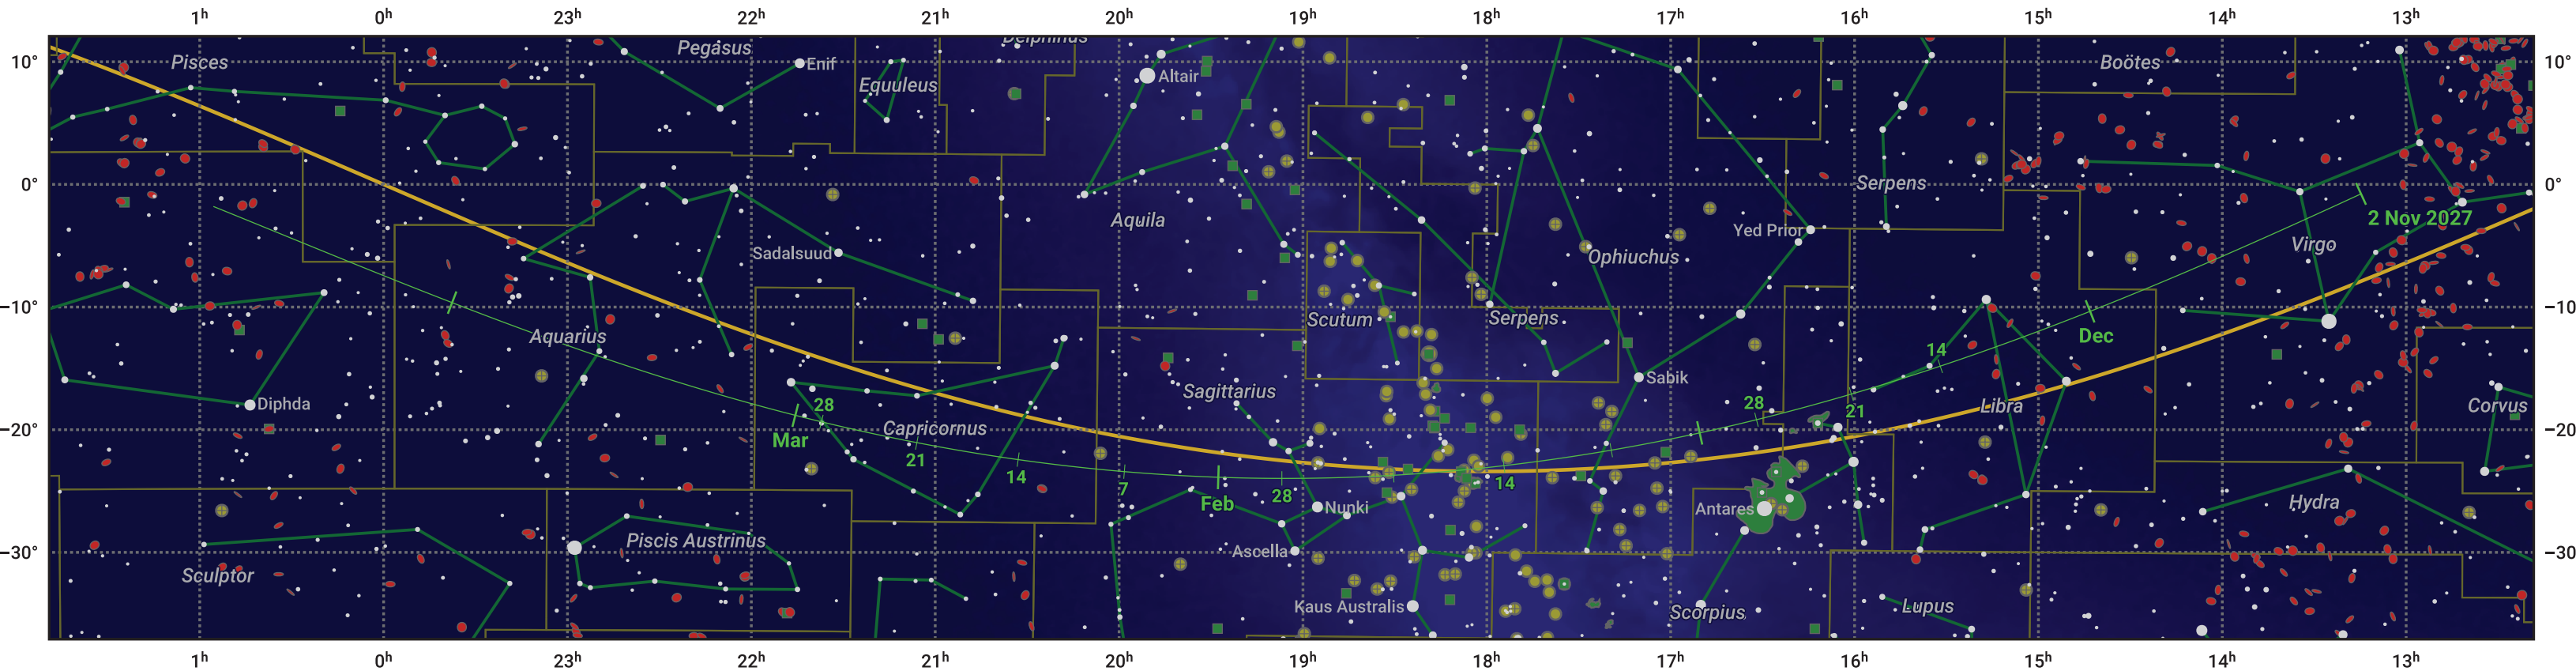

The path of 73P/Schwassmann-Wachmann starting on 2 Nov 2027

© Dominic Ford 2011–2024. Date markers placed at midnight UTC. Downloaded from <https://in-the-sky.org>

Magnitude scale: -6.0 -5.0 -4.0 -3.0 -2.0 -1.0 0.0

Ecliptic Plane

Galaxy Bright nebula Open cluster Globular cluster

Date	Mag
2027 Nov 20	15.3
2027 Dec 6	14.3
2027 Dec 23	13.2
2028 Jan 1	12.7
2028 Jan 14	12.2
2028 Mar 1	12.7
2028 Mar 11	13.3
2028 Mar 29	14.3
2028 Apr 15	15.3