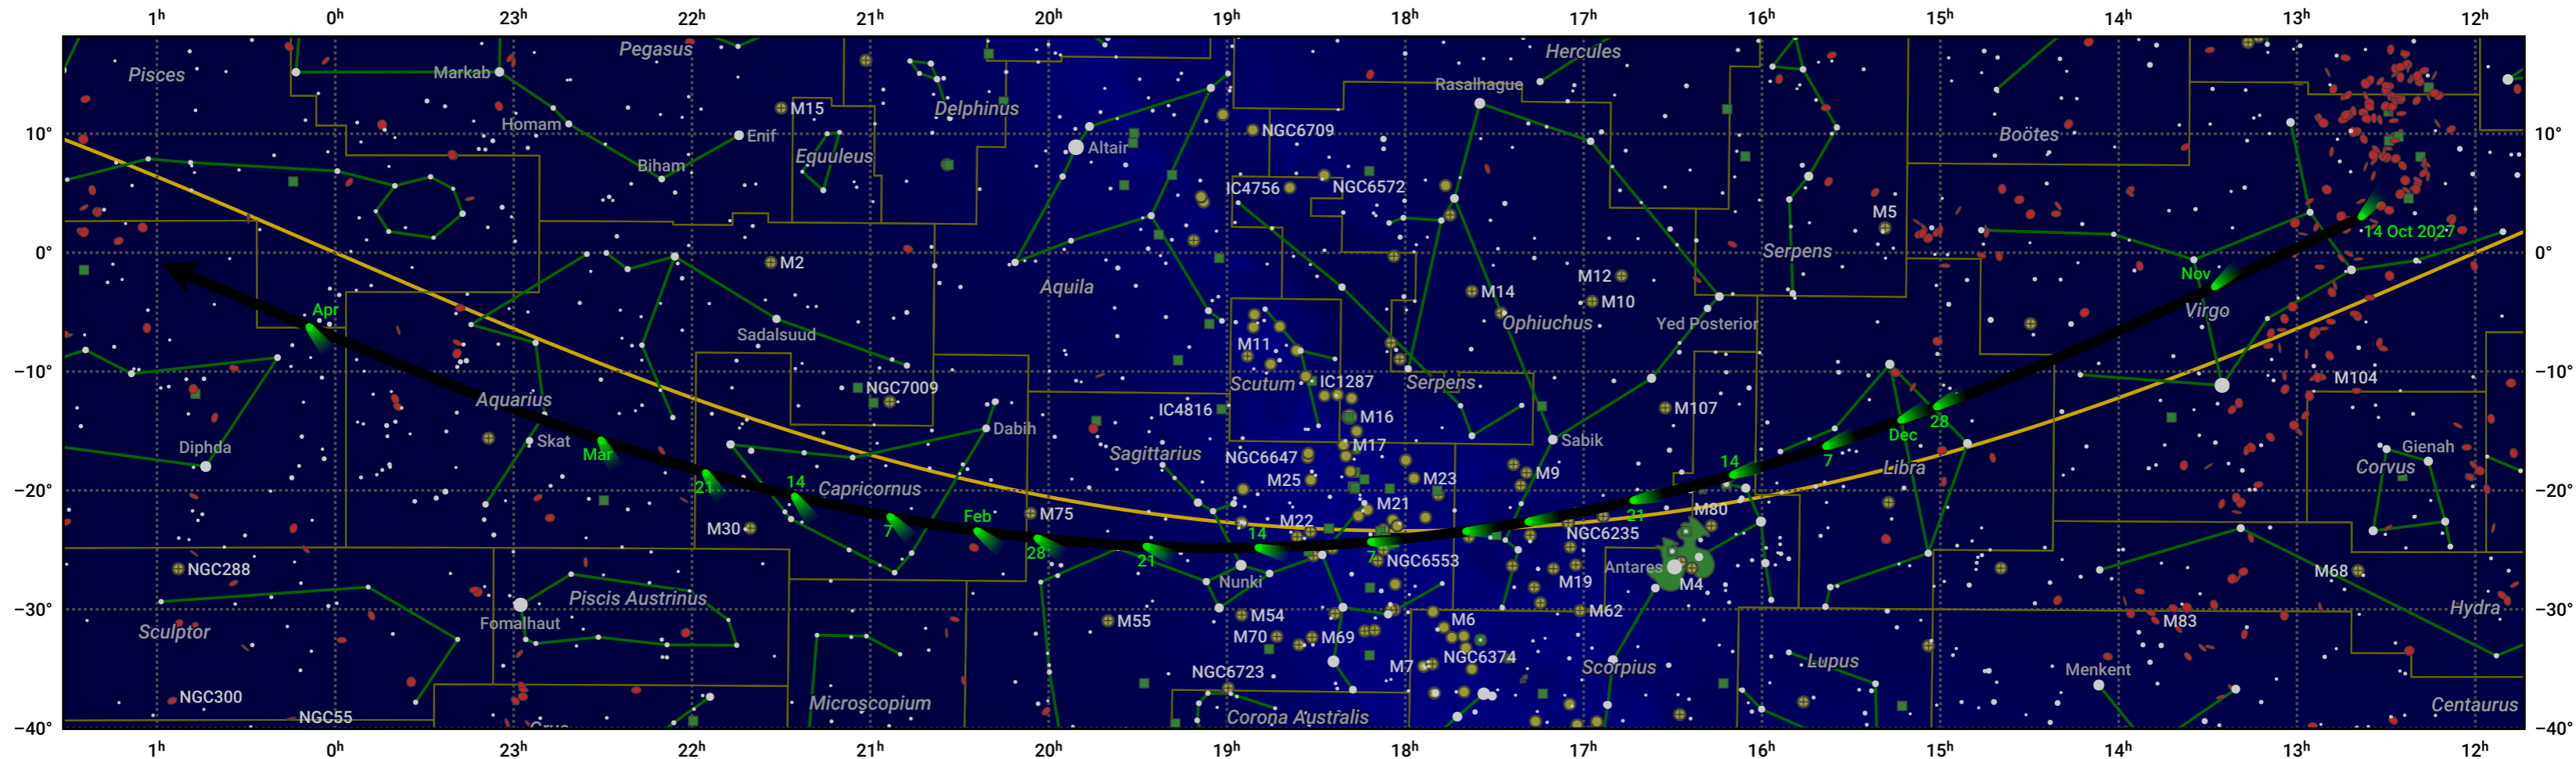

The path of 73P/Schwassmann-Wachmann starting on 14 Oct 2027

© Dominic Ford 2011–2024. Date markers placed at midnight UTC. Downloaded from <https://in-the-sky.org>

Magnitude scale: 6.0 5.0 4.0 3.0 2.0 1.0 0.0

Ecliptic Plane

Galaxy Bright nebula Open cluster Globular cluster

Date	Mag
2027 Oct 31	15.4
2027 Nov 1	15.3
2027 Nov 16	14.3
2027 Dec 2	13.2
2027 Dec 20	12.2
2028 Jan 1	11.7
2028 Feb 24	13.2
2028 Mar 1	13.6
2028 Mar 11	14.3
2028 Mar 27	15.3