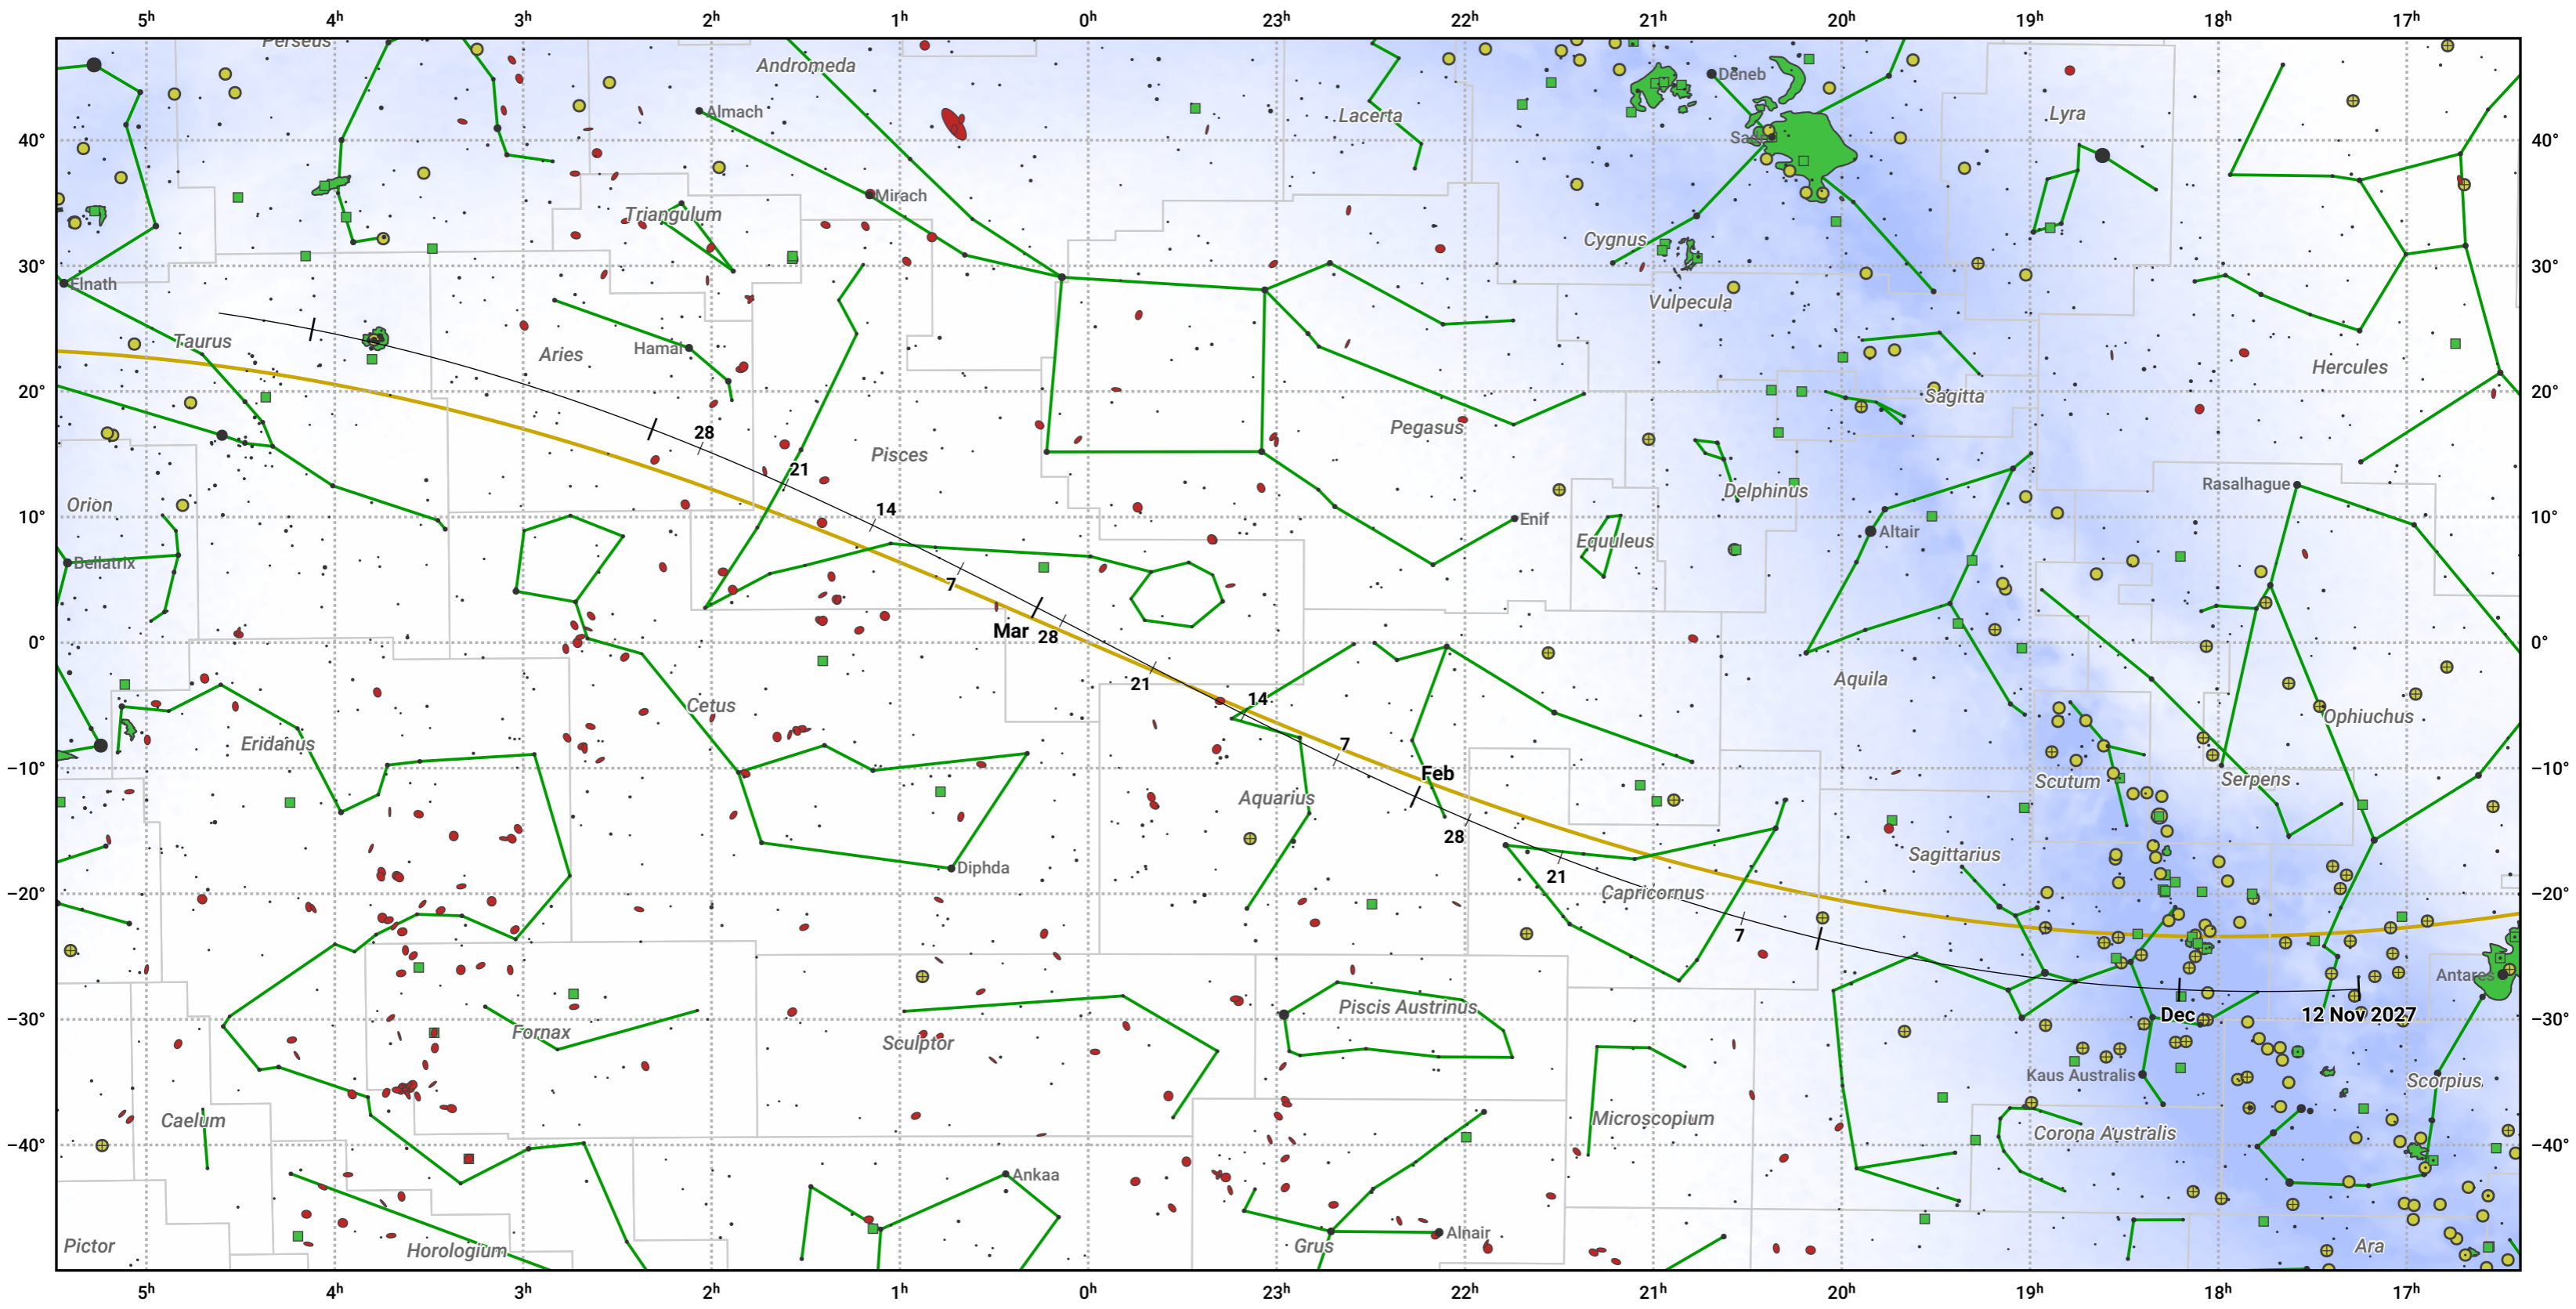

# The path of 15P/Finlay starting on 12 Nov 2027

© Dominic Ford 2011–2024. Date markers placed at midnight UTC. Downloaded from <https://in-the-sky.org>

Date	Mag
2027 Dec 6	11.7
2027 Dec 28	10.6
2028 Jan 1	10.4
2028 Jan 24	9.6
2028 Mar 1	9.7
2028 Mar 25	10.6
2028 Apr 15	11.7
2028 May 1	12.5
2028 May 6	12.7