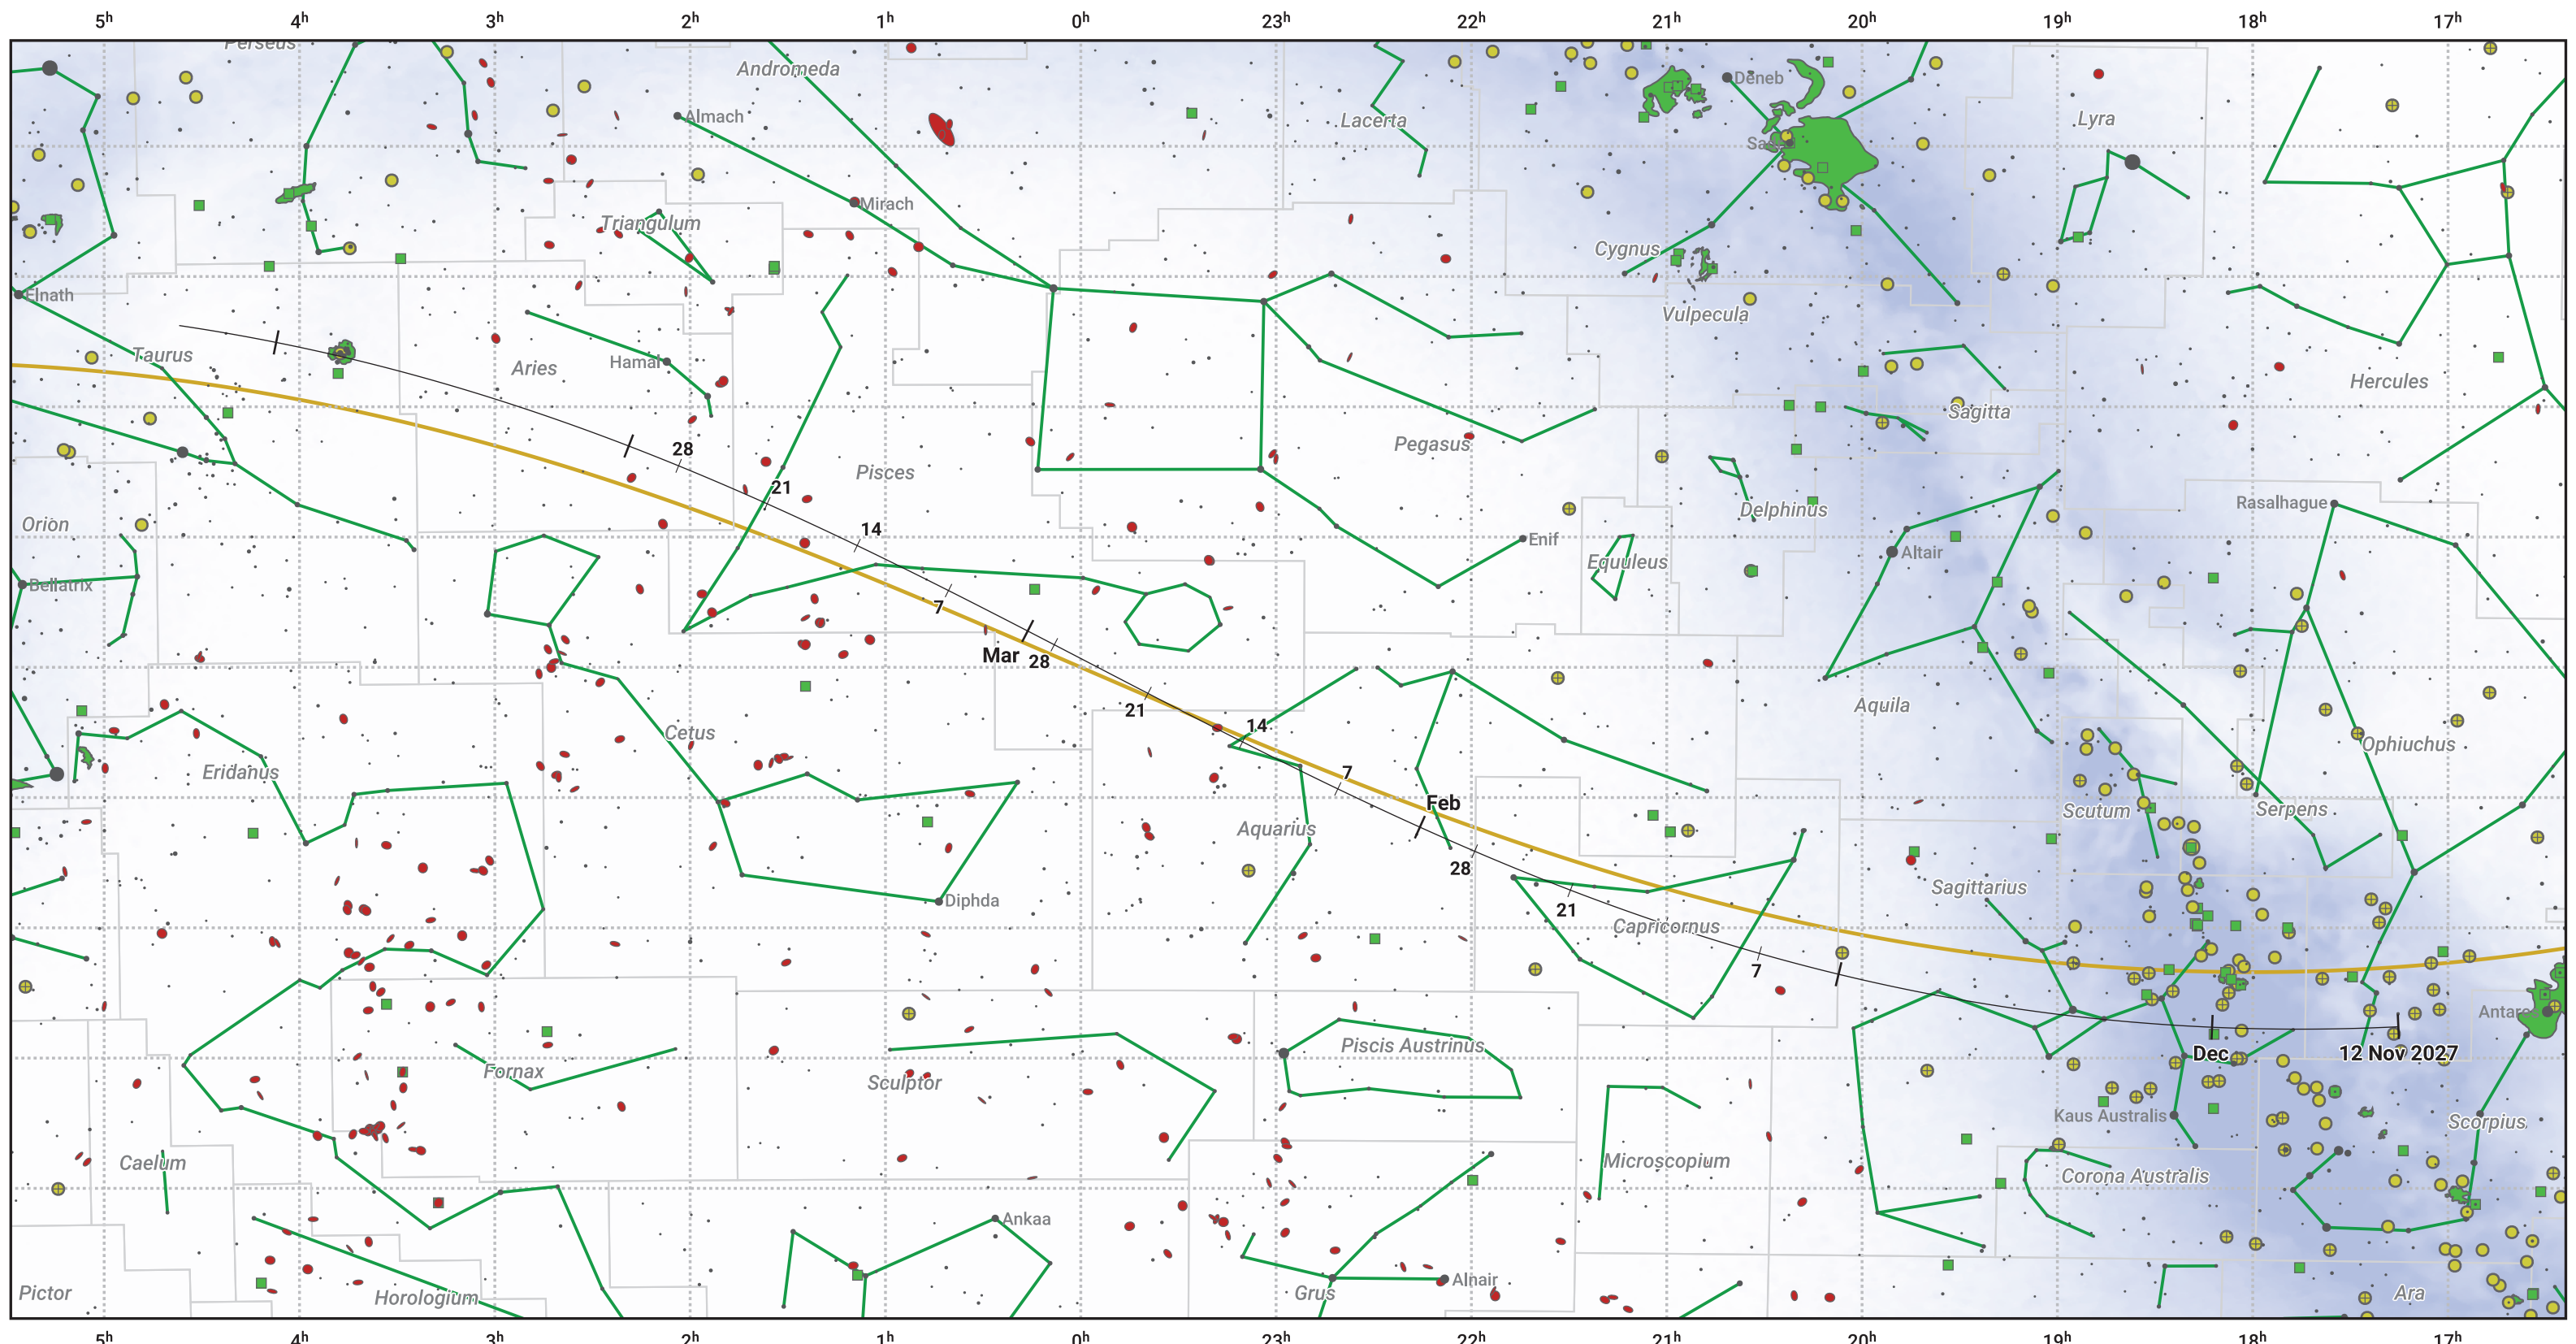

The path of 15P/Finlay starting on 12 Nov 2027

© Dominic Ford 2011–2024. Date markers placed at midnight UTC. Downloaded from <https://in-the-sky.org>

Magnitude scale: 6.0 5.0 4.0 3.0 2.0 1.0 0.0

— Ecliptic Plane

Galaxy Bright nebula Open cluster Globular cluster

Date	Mag
2027 Dec 6	11.7
2027 Dec 28	10.6
2028 Jan 1	10.4
2028 Jan 24	9.6
2028 Mar 1	9.7
2028 Mar 25	10.6
2028 Apr 15	11.7
2028 May 1	12.5
2028 May 6	12.7