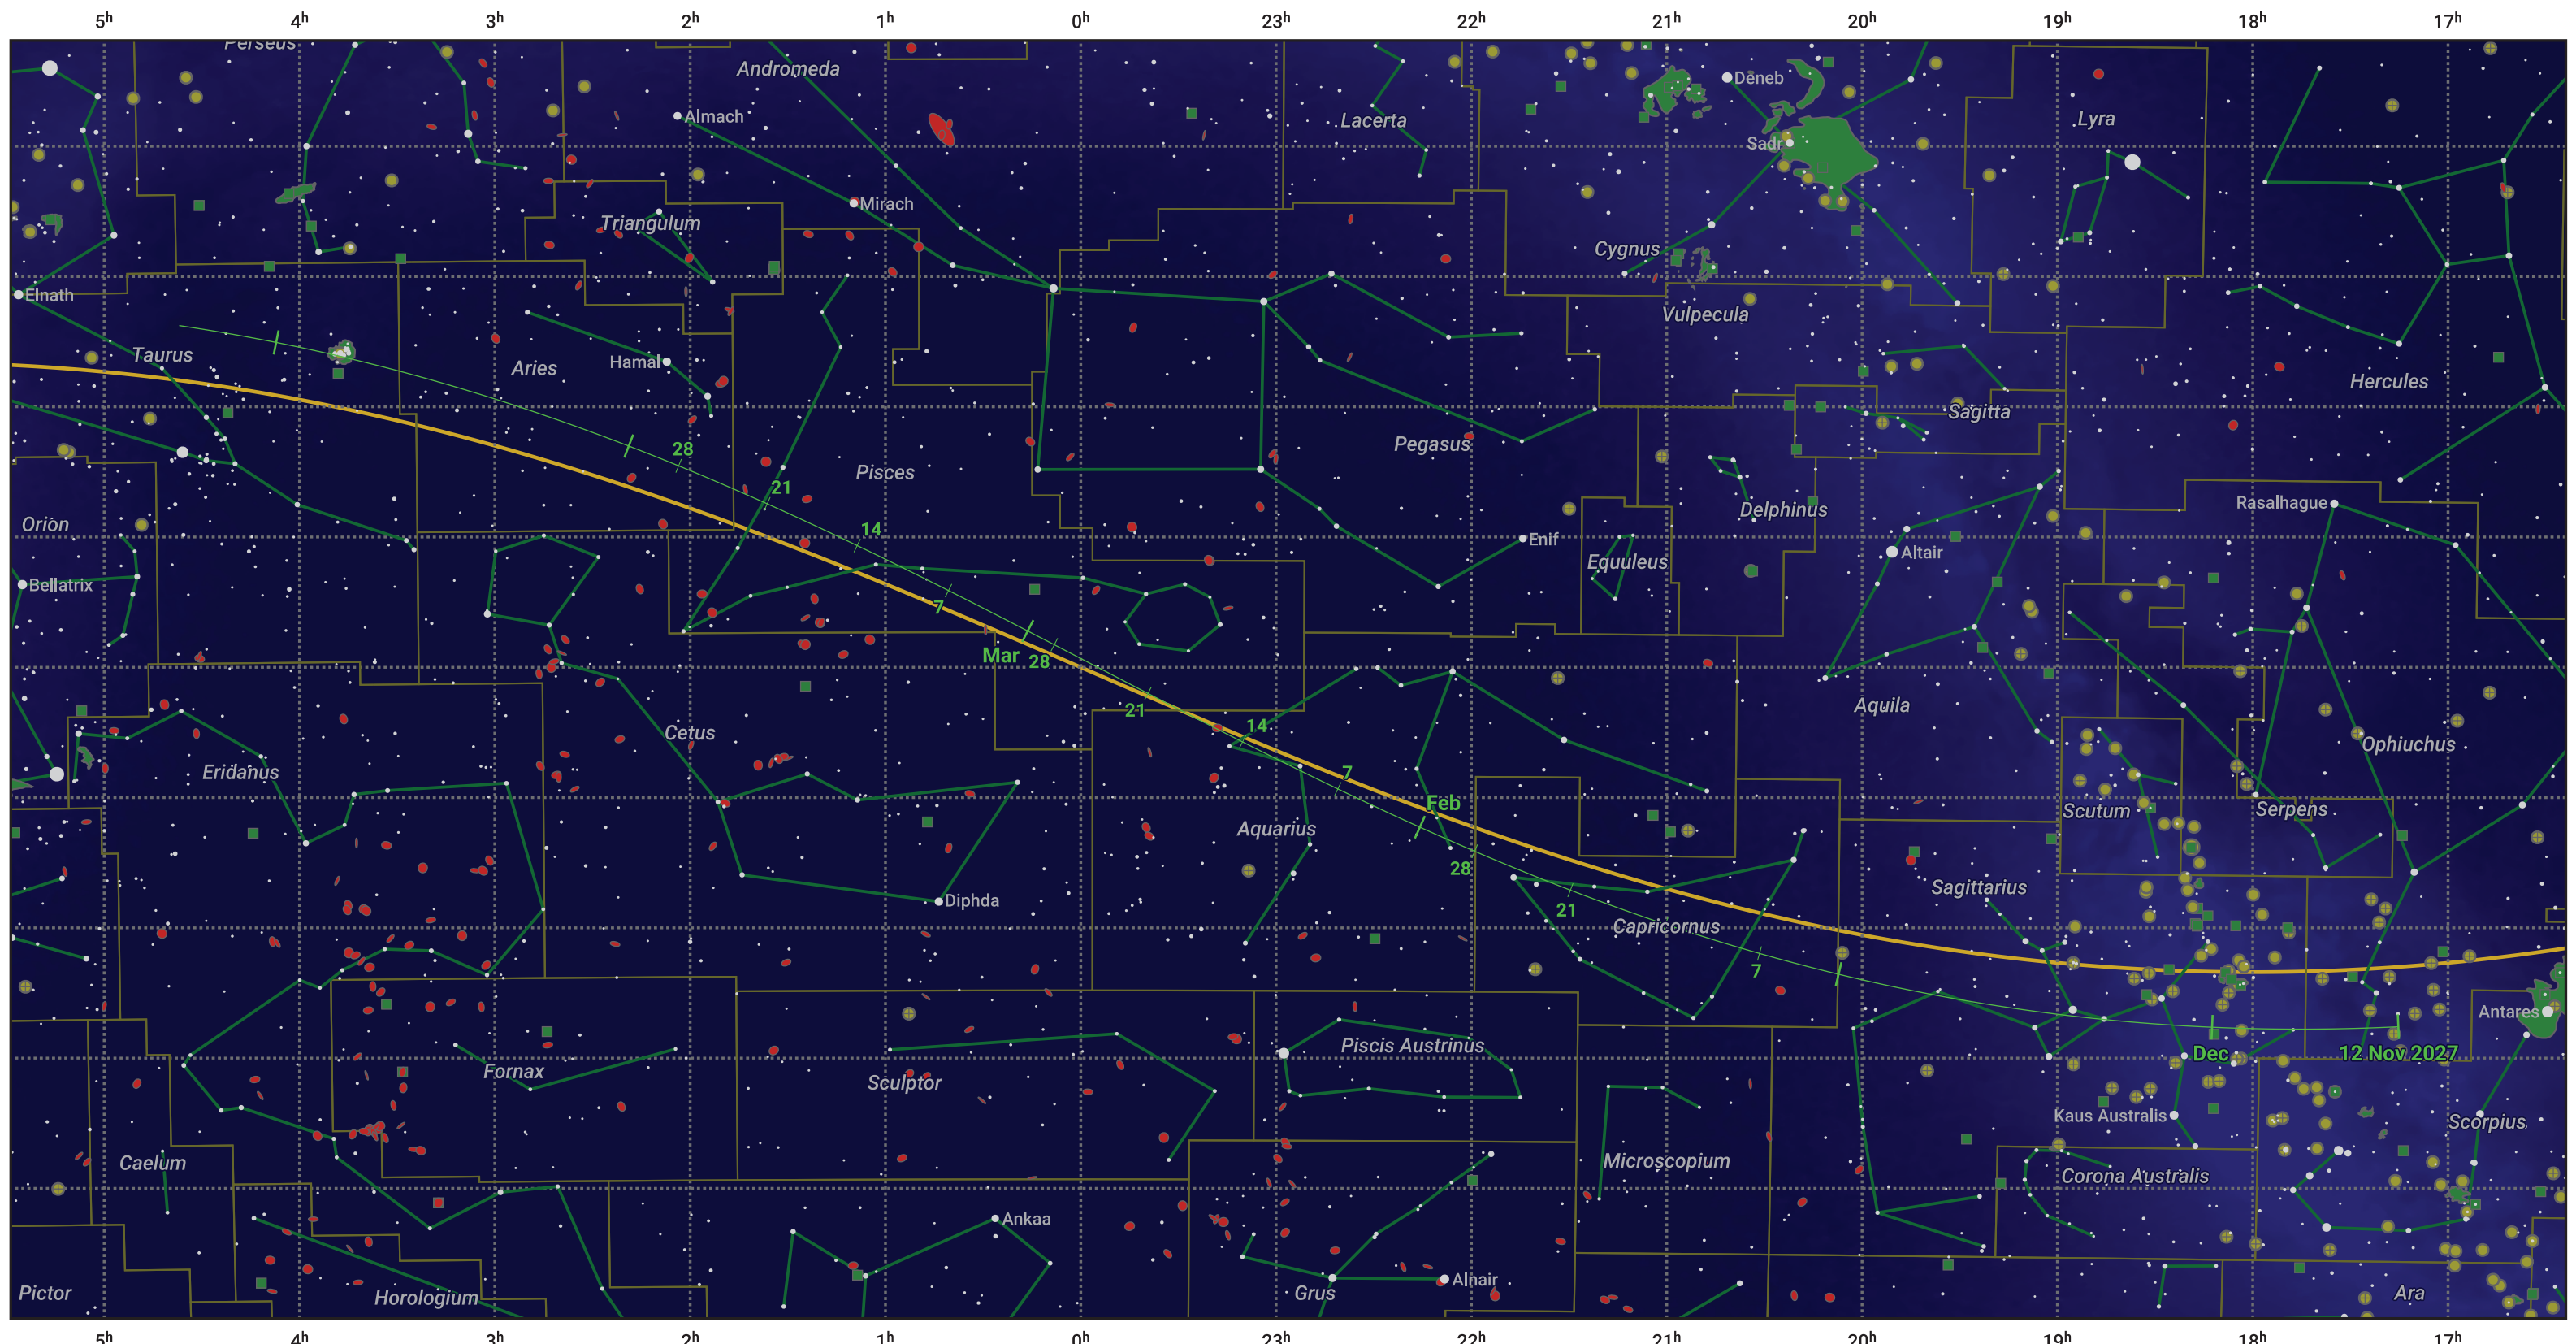

# The path of 15P/Finlay starting on 12 Nov 2027

© Dominic Ford 2011–2024. Date markers placed at midnight UTC. Downloaded from <https://in-the-sky.org>

Magnitude scale:  6.0  5.0  4.0  3.0  2.0  1.0  0.0

— Ecliptic Plane

Galaxy  
  Bright nebula  
  Open cluster  
  Globular cluster

Date	Mag
2027 Dec 6	11.7
2027 Dec 28	10.6
2028 Jan 1	10.4
2028 Jan 24	9.6
2028 Mar 1	9.7
2028 Mar 25	10.6
2028 Apr 15	11.7
2028 May 1	12.5
2028 May 6	12.7