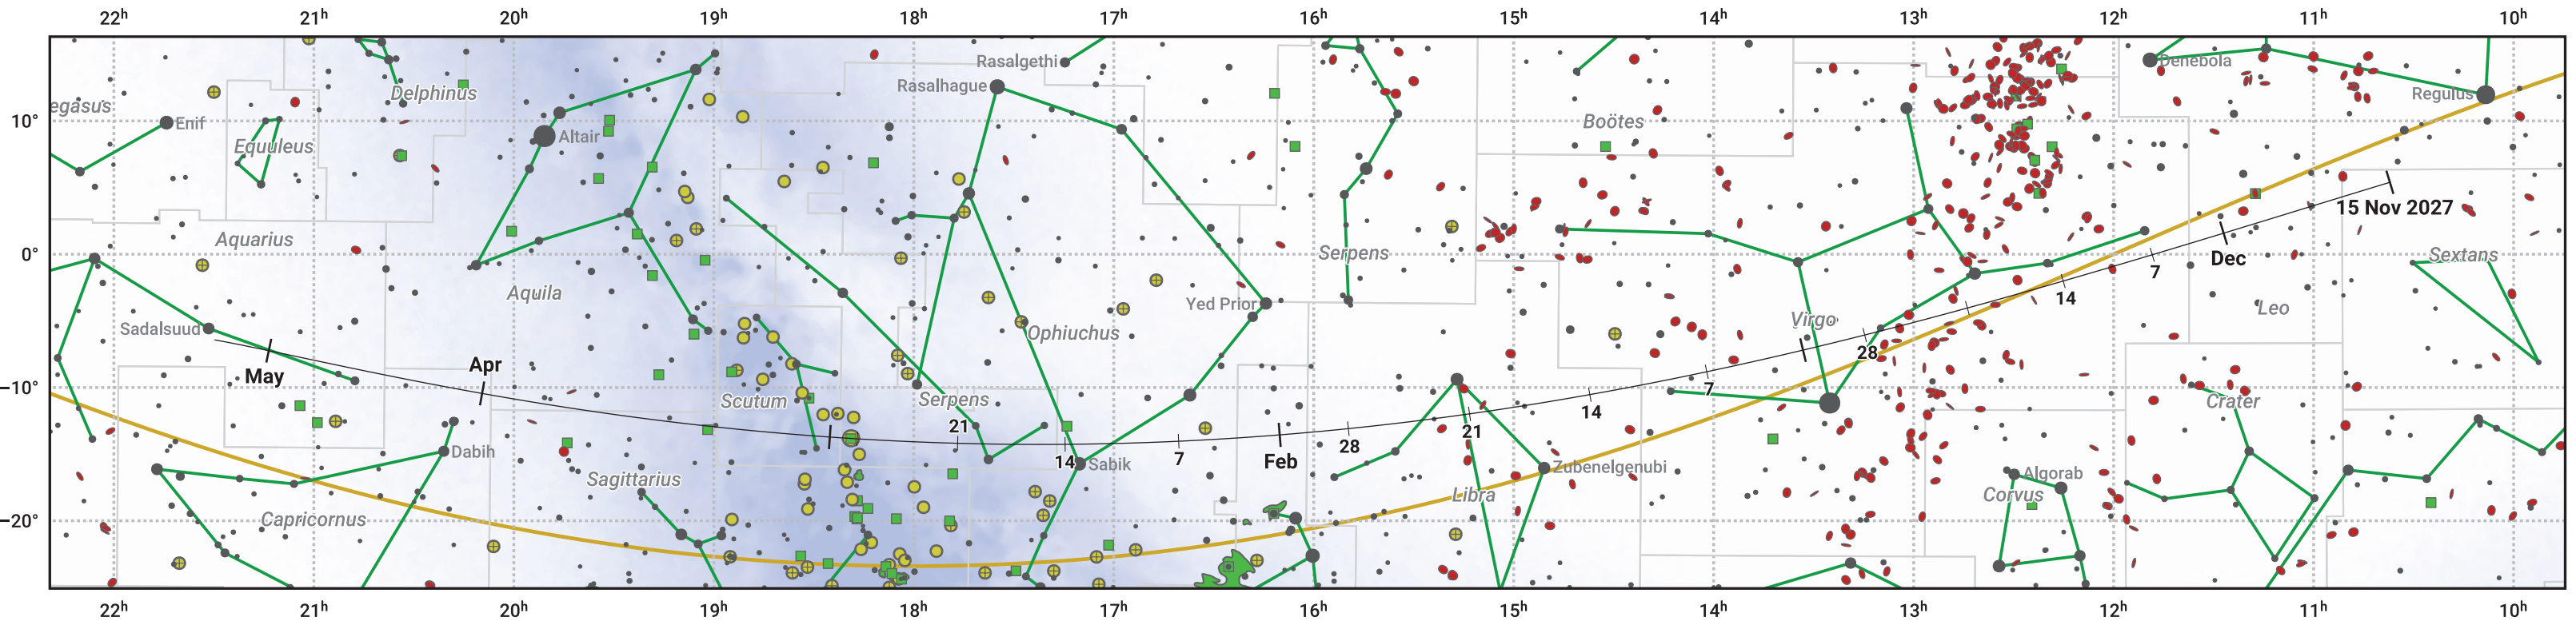

# The path of 41P/Tuttle-Giacobini-Kresak starting on 15 Nov 2027

© Dominic Ford 2011–2024. Date markers placed at midnight UTC. Downloaded from <https://in-the-sky.org>

Magnitude scale: ● 6.0 ● 5.0 ● 4.0 ● 3.0 ● 2.0 ● 1.0 ● 0.0

— Ecliptic Plane

● Galaxy ■ Bright nebula ● Open cluster ● Globular cluster

Date	Mag
2027 Nov 28	16.0
2027 Dec 10	15.0
2027 Dec 22	14.0
2028 Jan 1	13.2
2028 Jan 4	13.0
2028 Jan 22	11.9
2028 Mar 1	11.6
2028 Mar 27	12.9
2028 Apr 12	13.9
2028 Apr 28	15.0
2028 May 1	15.2