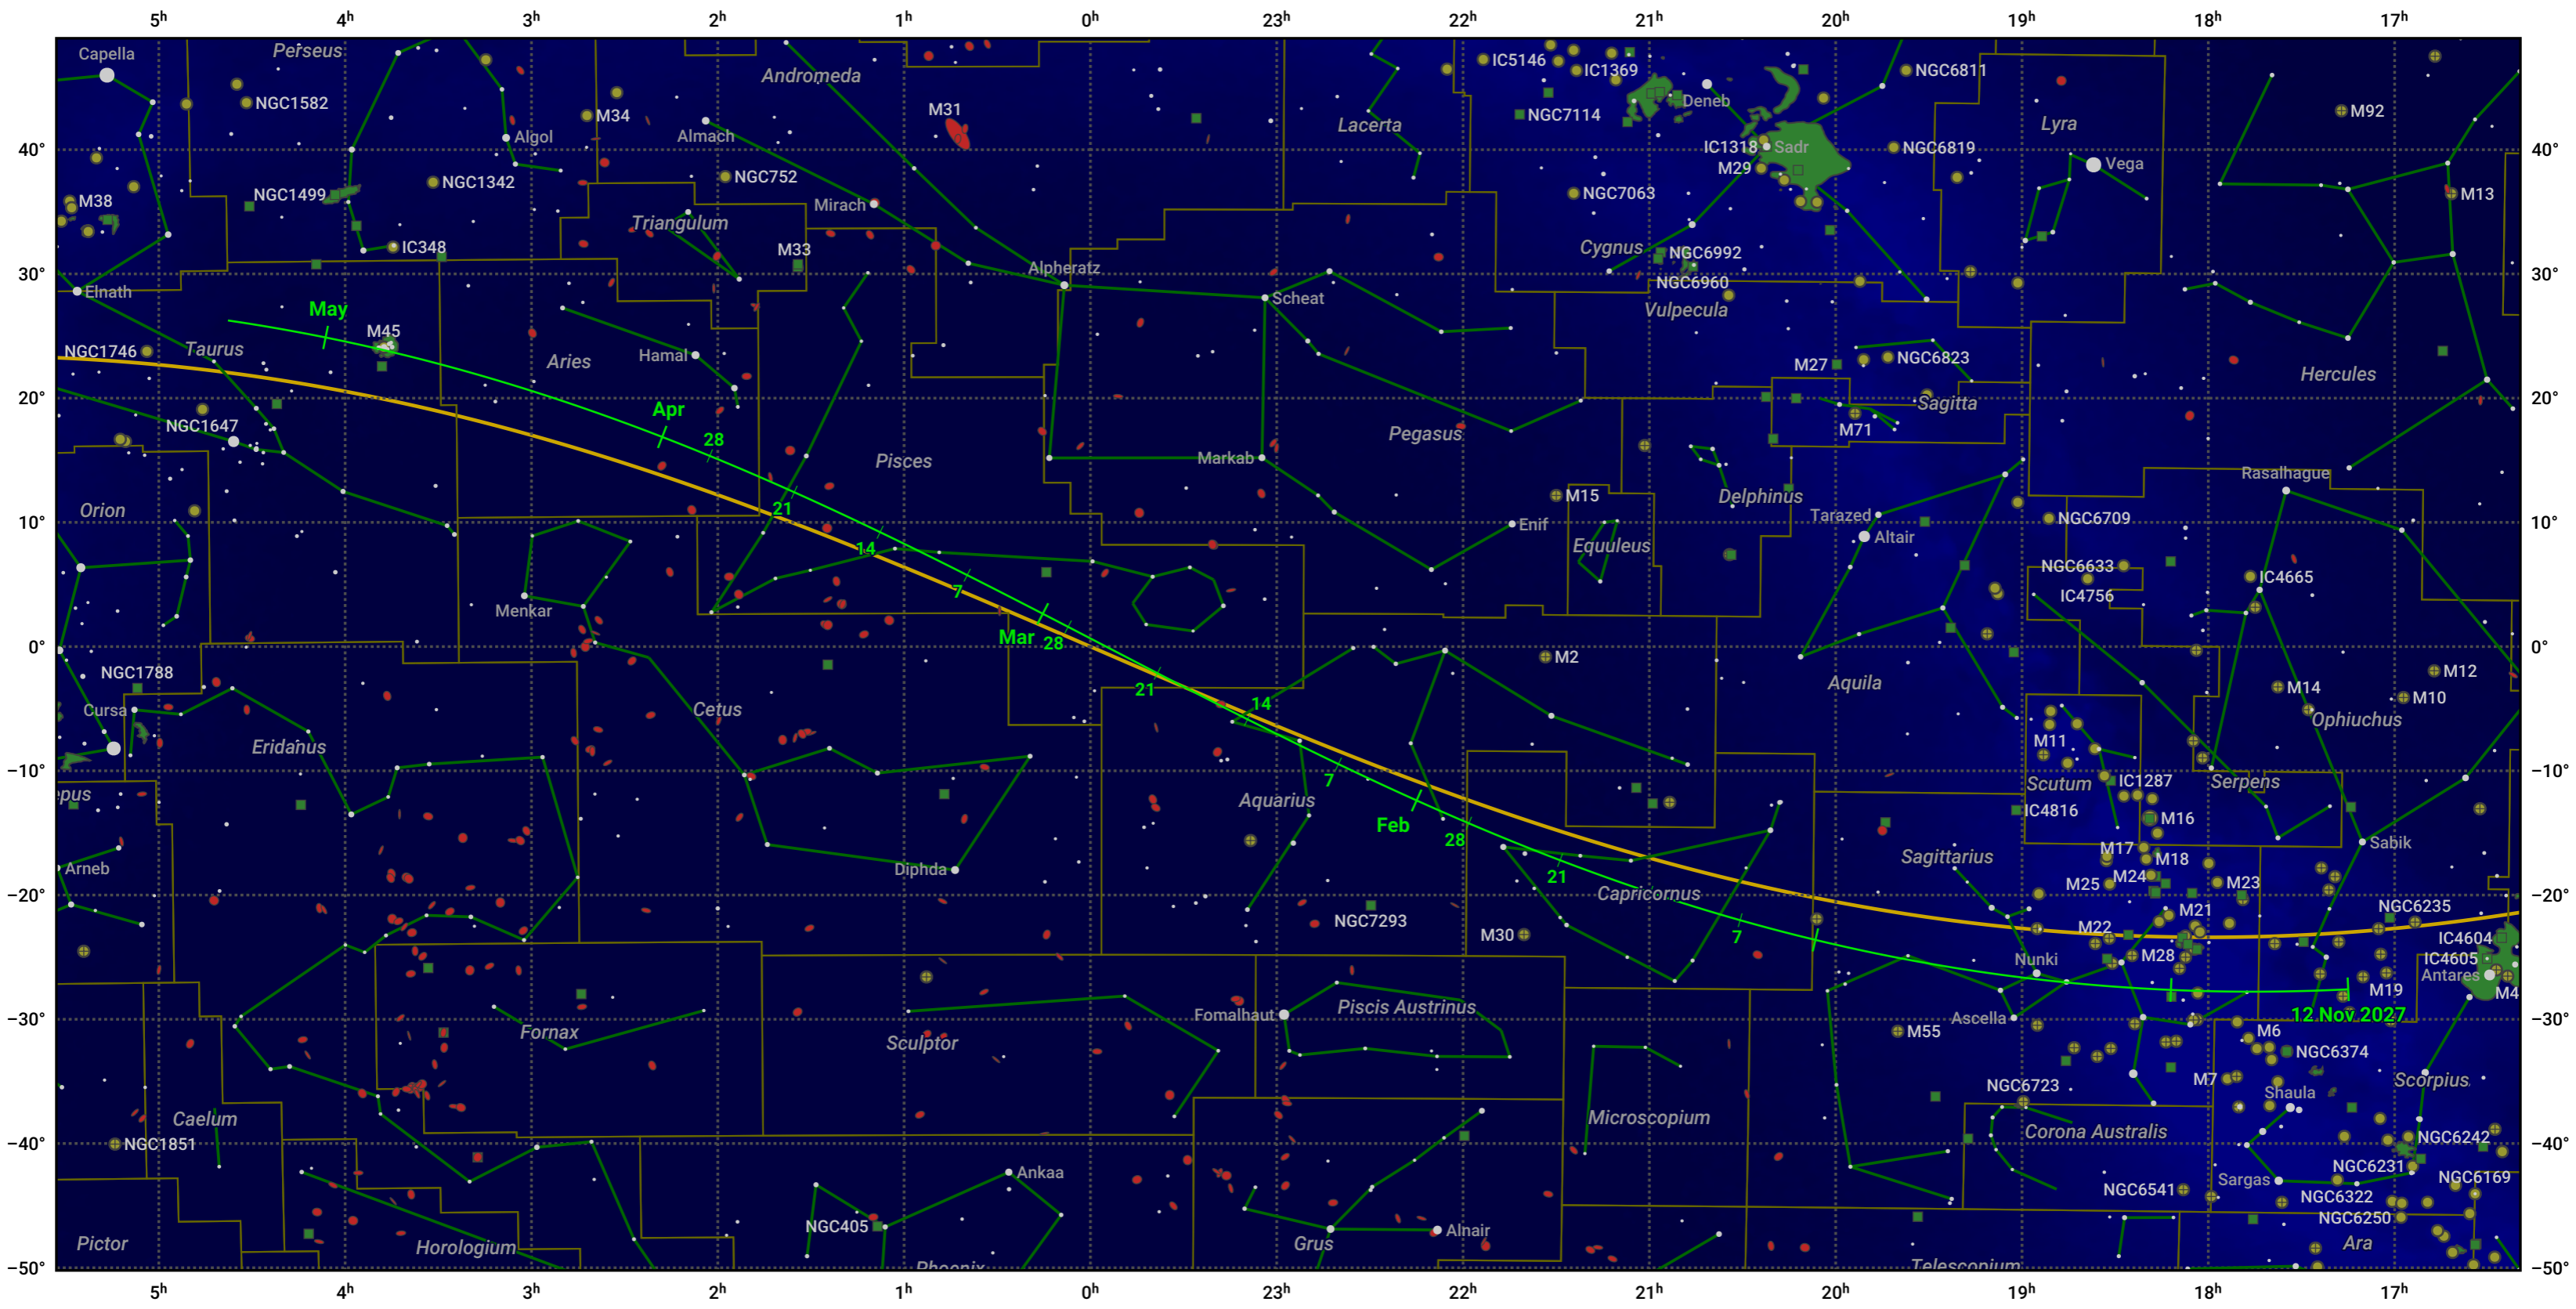

The path of 15P/Finlay starting on 12 Nov 2027

© Dominic Ford 2011–2024. Date markers placed at midnight UTC. Downloaded from <https://in-the-sky.org>

Magnitude scale: 5.0 4.0 3.0 2.0 1.0 0.0

Ecliptic Plane

- Galaxy
- Bright nebula
- Open cluster
- + Globular cluster

Date	Mag
2027 Dec 6	11.7
2027 Dec 28	10.6
2028 Jan 1	10.5
2028 Jan 24	9.6
2028 Mar 1	9.7
2028 Mar 26	10.7
2028 Apr 16	11.7
2028 May 1	12.5
2028 May 7	12.8