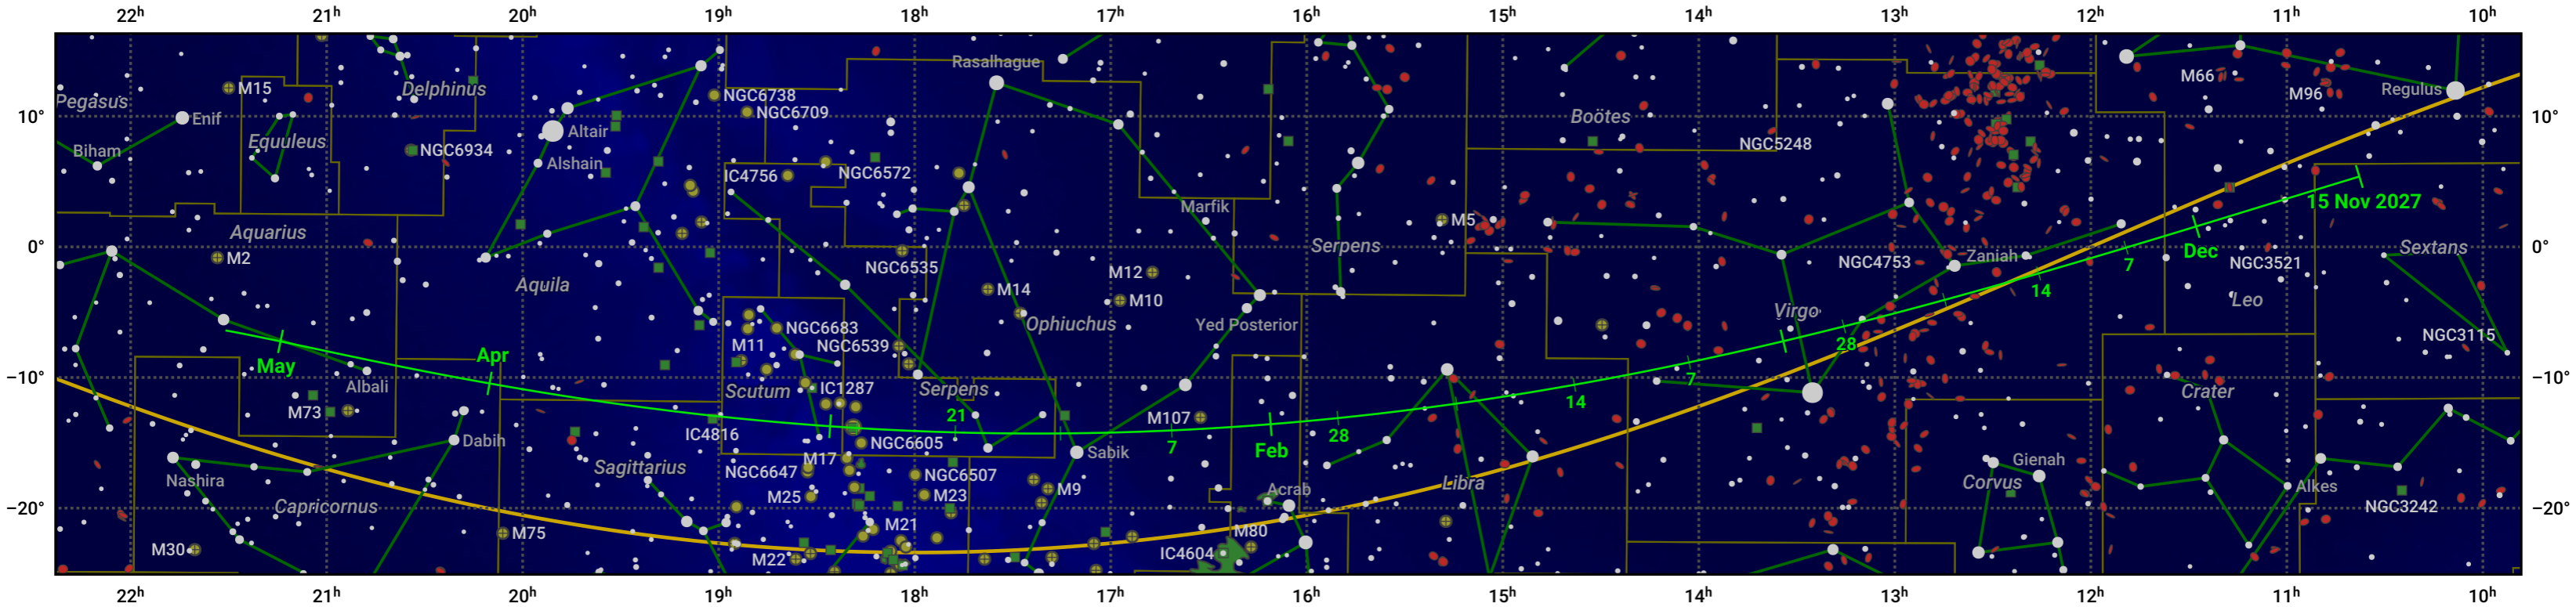

The path of 41P/Tuttle-Giacobini-Kresak starting on 15 Nov 2027

© Dominic Ford 2011–2024. Date markers placed at midnight UTC. Downloaded from <https://in-the-sky.org>

Magnitude scale: 6.0 5.0 4.0 3.0 2.0 1.0 0.0

Ecliptic Plane

Galaxy Bright nebula Open cluster Globular cluster

Date	Mag
2027 Nov 28	16.0
2027 Dec 10	15.0
2027 Dec 22	14.0
2028 Jan 1	13.2
2028 Jan 4	13.0
2028 Jan 22	11.9
2028 Mar 1	11.6
2028 Mar 27	12.9
2028 Apr 12	14.0
2028 Apr 28	15.0
2028 May 1	15.2