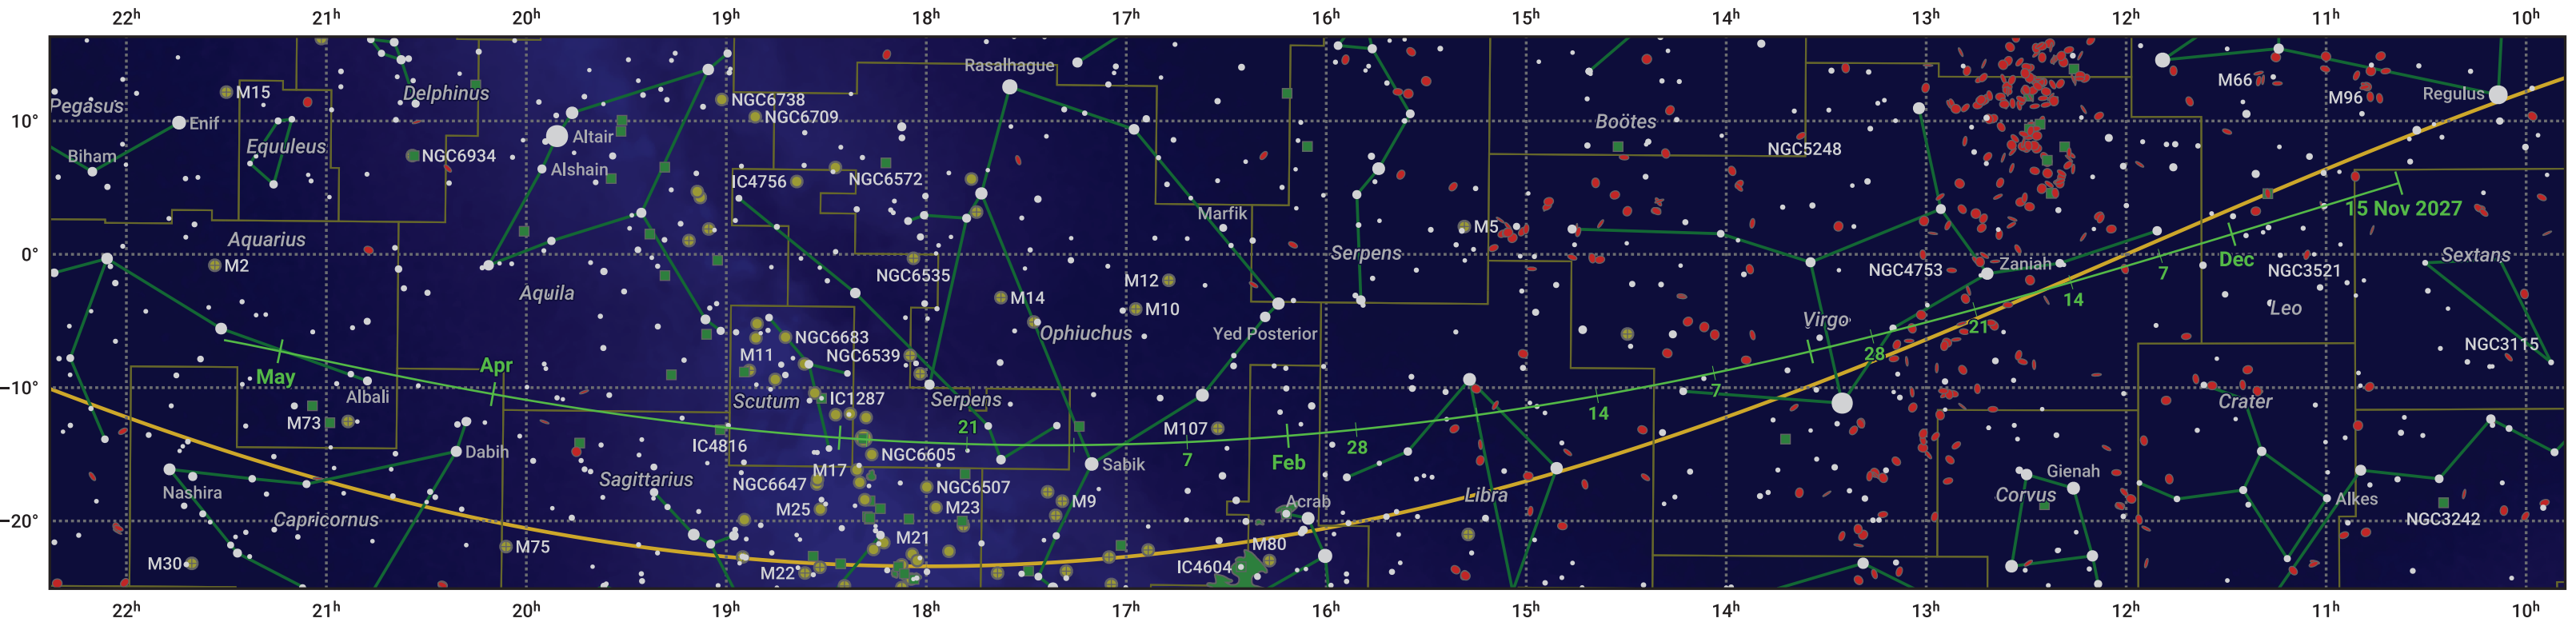

# The path of 41P/Tuttle-Giacobini-Kresak starting on 15 Nov 2027

© Dominic Ford 2011–2024. Date markers placed at midnight UTC. Downloaded from <https://in-the-sky.org>

Magnitude scale: • 6.0 • 5.0 • 4.0 • 3.0 • 2.0 • 1.0 • 0.0

— Ecliptic Plane

■ Galaxy    
 ■ Bright nebula    
 ● Open cluster    
 ● Globular cluster

Date	Mag
2027 Nov 28	16.0
2027 Dec 10	15.0
2027 Dec 22	14.0
2028 Jan 1	13.2
2028 Jan 4	13.0
2028 Jan 22	11.9
2028 Mar 1	11.7
2028 Mar 27	12.9
2028 Apr 12	14.0
2028 Apr 28	15.0
2028 May 1	15.2