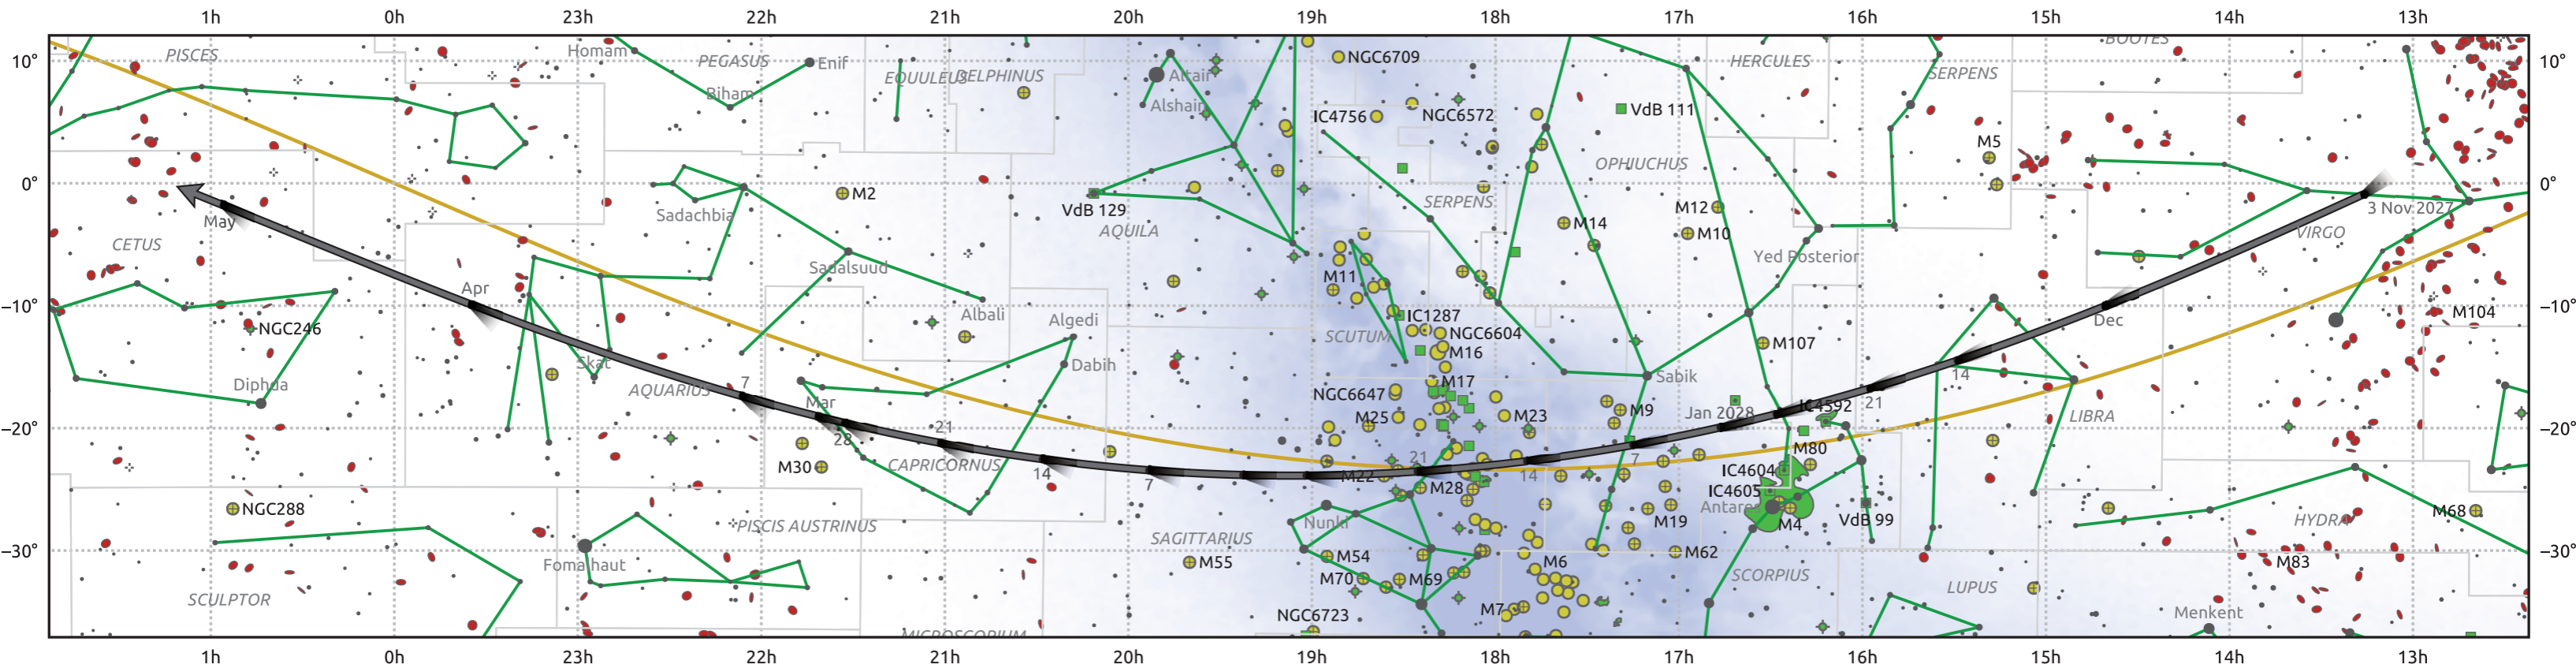

# The path of 73P/Schwassmann-Wachmann starting on 3 Nov 2027

© Dominic Ford 2011–2025. Date markers placed at midnight UTC. Downloaded from <https://in-the-sky.org>

Magnitude scale:  -6.0  -5.0  -4.0  -3.0  -2.0  -1.0  0.0

Ecliptic Plane

Galaxy  Bright nebula  Open cluster  Globular cluster  Planetary nebula

Date	Mag
2027 Nov 22	15.2
2027 Dec 9	14.2
2027 Dec 26	13.2
2028 Jan 1	12.9
2028 Jan 18	12.2
2028 Mar 1	12.7
2028 Mar 11	13.2
2028 Mar 29	14.2
2028 Apr 16	15.3
2028 May 1	16.1