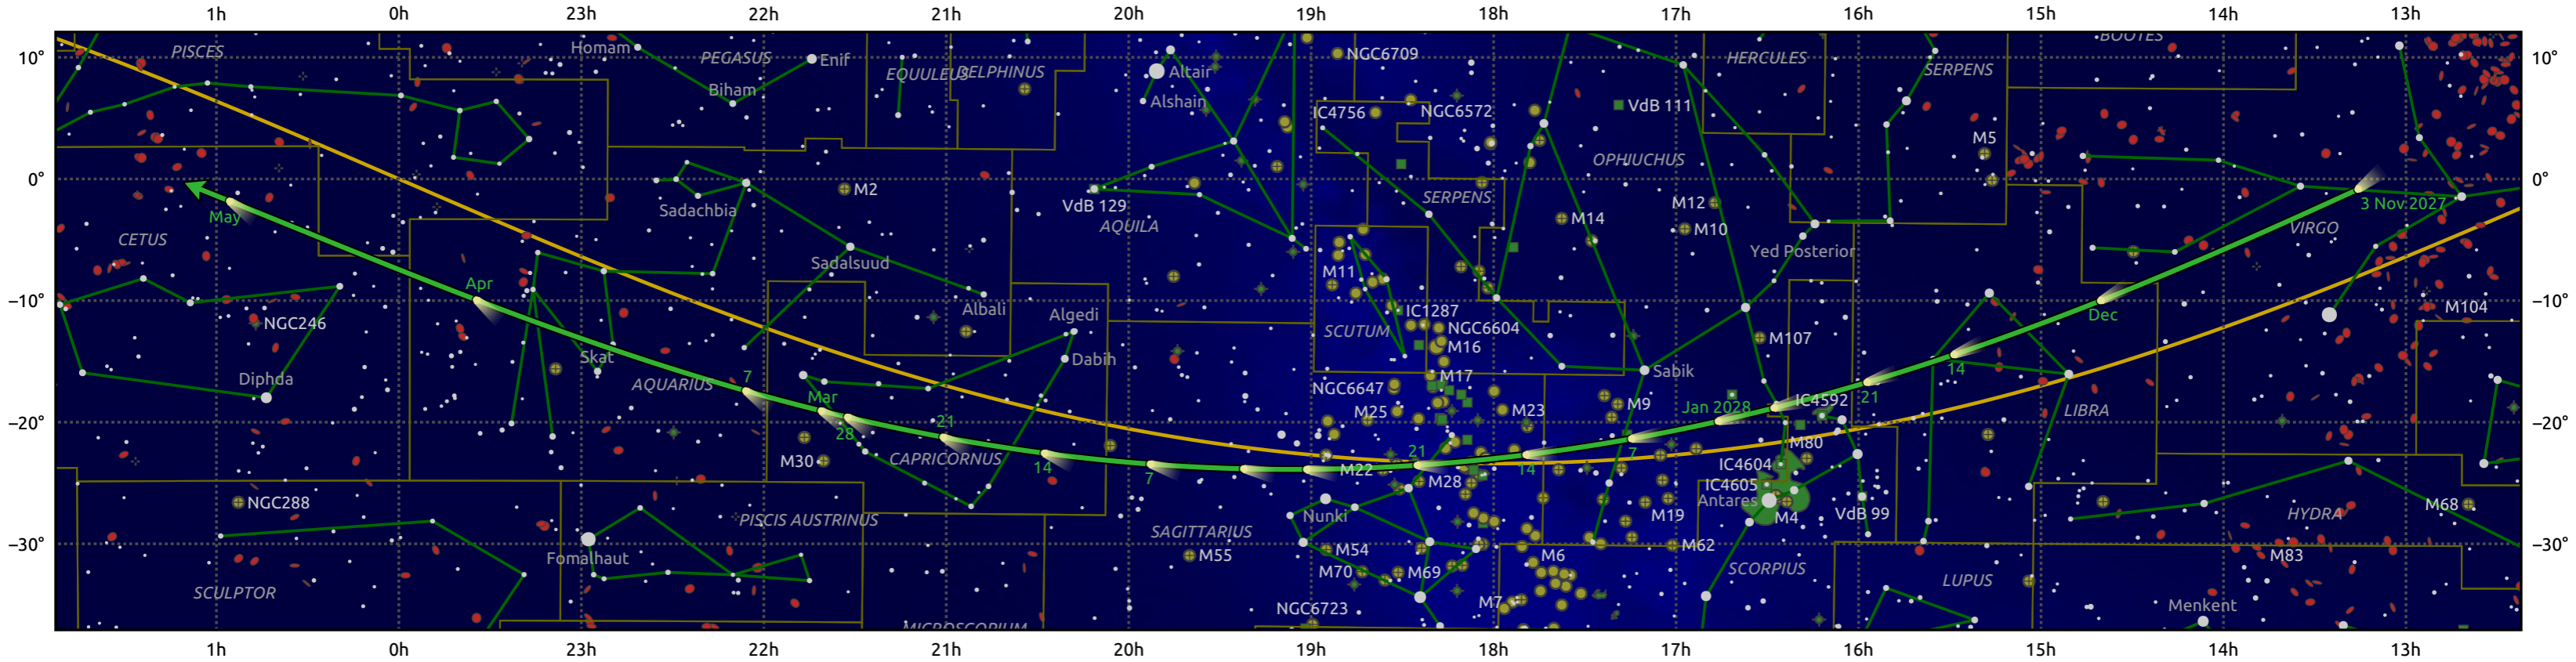

The path of 73P/Schwassmann-Wachmann starting on 3 Nov 2027

© Dominic Ford 2011–2025. Date markers placed at midnight UTC. Downloaded from <https://in-the-sky.org>

Magnitude scale: ● 6.0 ● 5.0 ● 4.0 ● 3.0 ● 2.0 ● 1.0 ● 0.0

— Ecliptic Plane

- Galaxy
- Bright nebula
- Open cluster
- Globular cluster
- ◆ Planetary nebula

Date	Mag
2027 Nov 22	15.2
2027 Dec 9	14.2
2027 Dec 26	13.2
2028 Jan 1	12.9
2028 Jan 18	12.2
2028 Mar 1	12.7
2028 Mar 11	13.2
2028 Mar 29	14.2
2028 Apr 16	15.3
2028 May 1	16.1