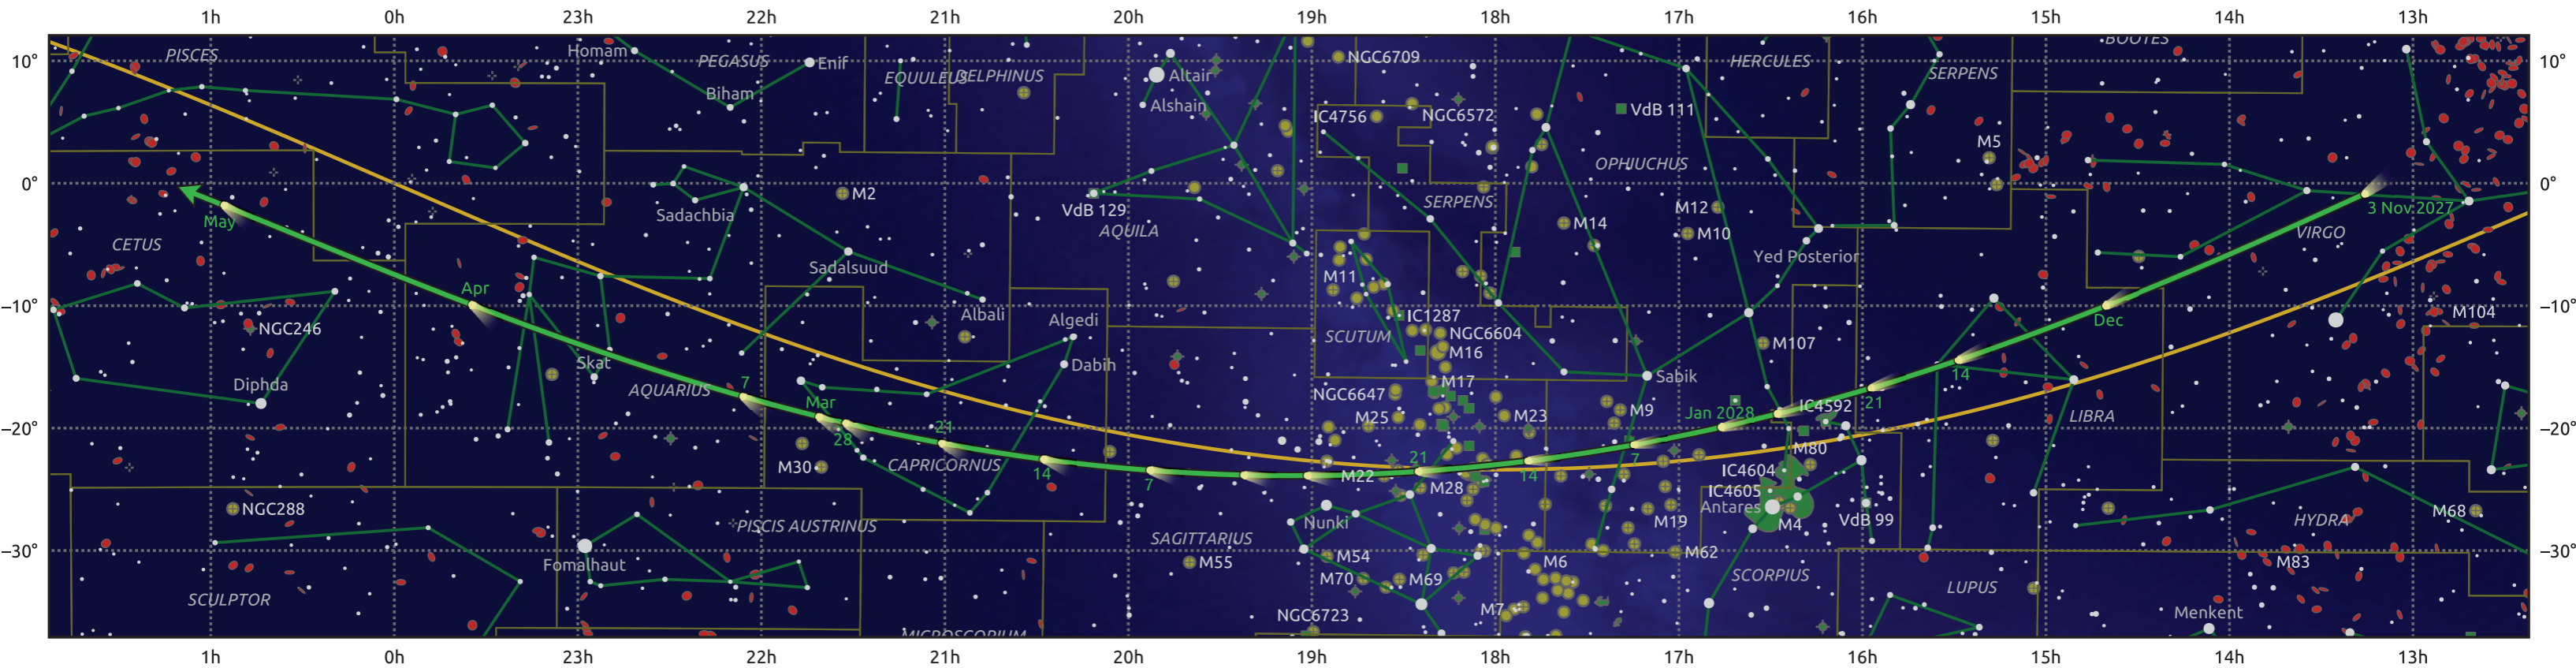

The path of 73P/Schwassmann-Wachmann starting on 3 Nov 2027

© Dominic Ford 2011–2025. Date markers placed at midnight UTC. Downloaded from <https://in-the-sky.org>

Magnitude scale: -6.0 -5.0 -4.0 -3.0 -2.0 -1.0 0.0

Ecliptic Plane

- Galaxy
- Bright nebula
- Open cluster
- Globular cluster
- Planetary nebula

Date	Mag
2027 Nov 22	15.2
2027 Dec 9	14.2
2027 Dec 26	13.2
2028 Jan 1	12.9
2028 Jan 18	12.2
2028 Mar 1	12.7
2028 Mar 11	13.2
2028 Mar 29	14.2
2028 Apr 16	15.3
2028 May 1	16.1