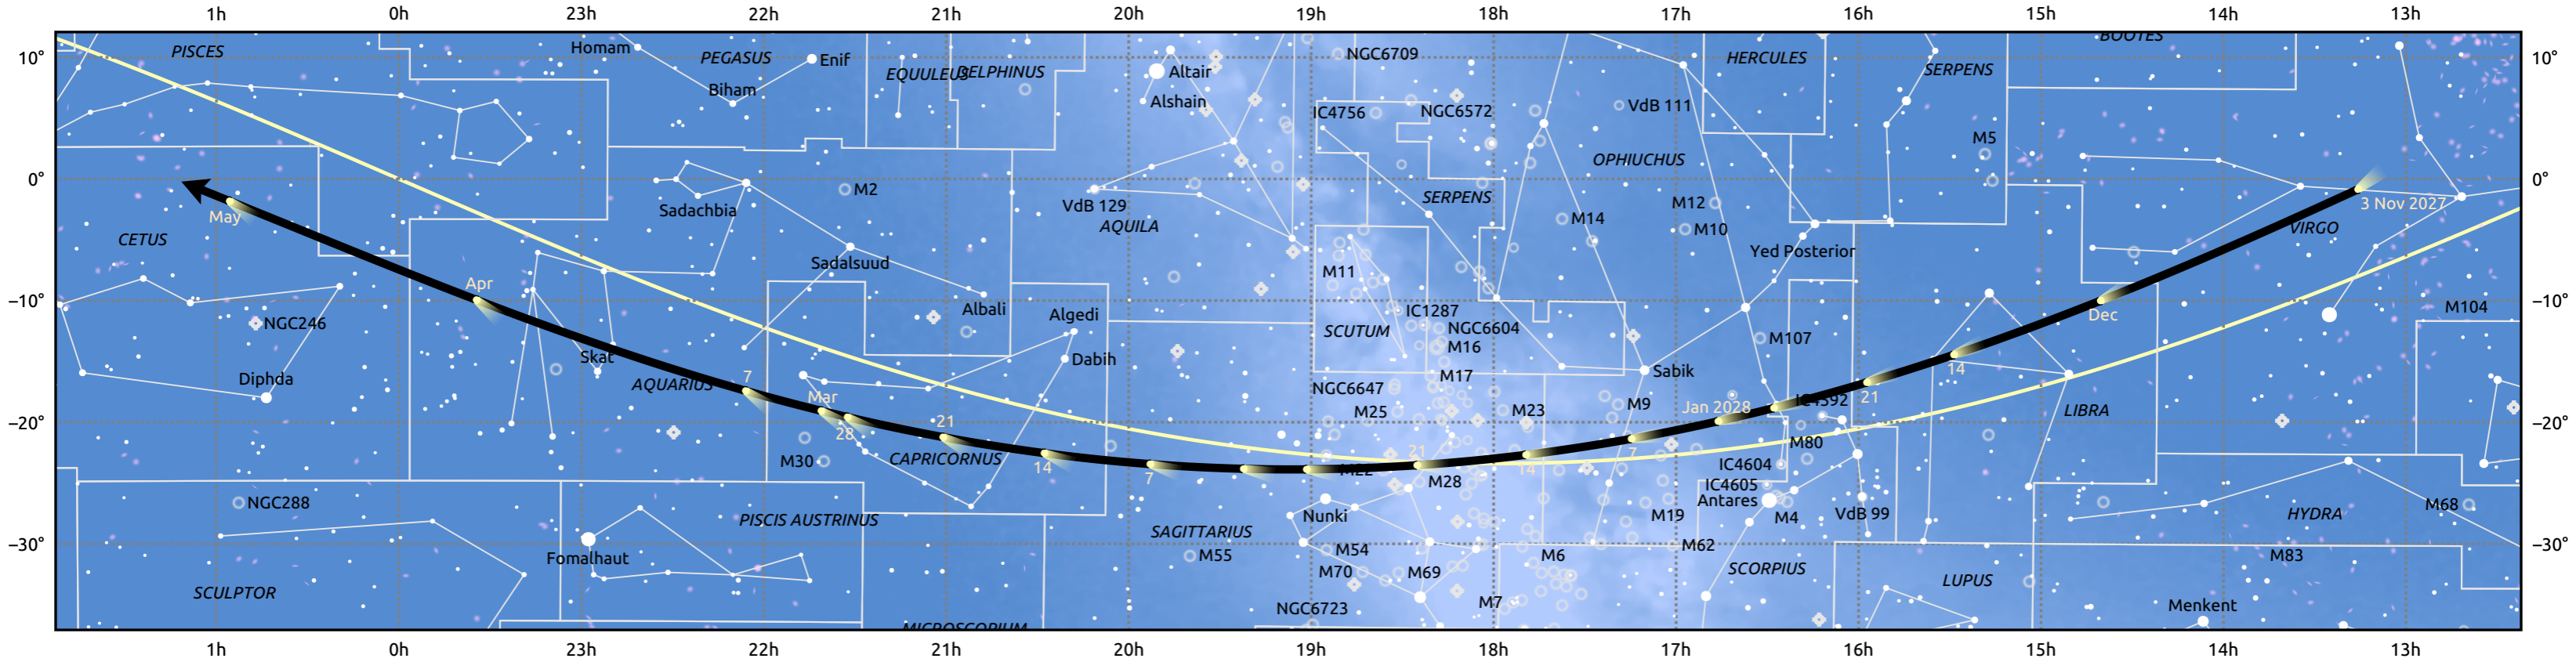

The path of 73P/Schwassmann-Wachmann starting on 3 Nov 2027

© Dominic Ford 2011–2025. Date markers placed at midnight UTC. Downloaded from <https://in-the-sky.org>

Magnitude scale: 6.0 5.0 4.0 3.0 2.0 1.0 0.0

Ecliptic Plane

Galaxy Bright nebula Open cluster Globular cluster Planetary nebula

Date	Mag
2027 Nov 22	15.2
2027 Dec 9	14.2
2027 Dec 26	13.2
2028 Jan 1	12.9
2028 Jan 18	12.2
2028 Mar 1	12.7
2028 Mar 11	13.2
2028 Mar 29	14.2
2028 Apr 16	15.3
2028 May 1	16.1