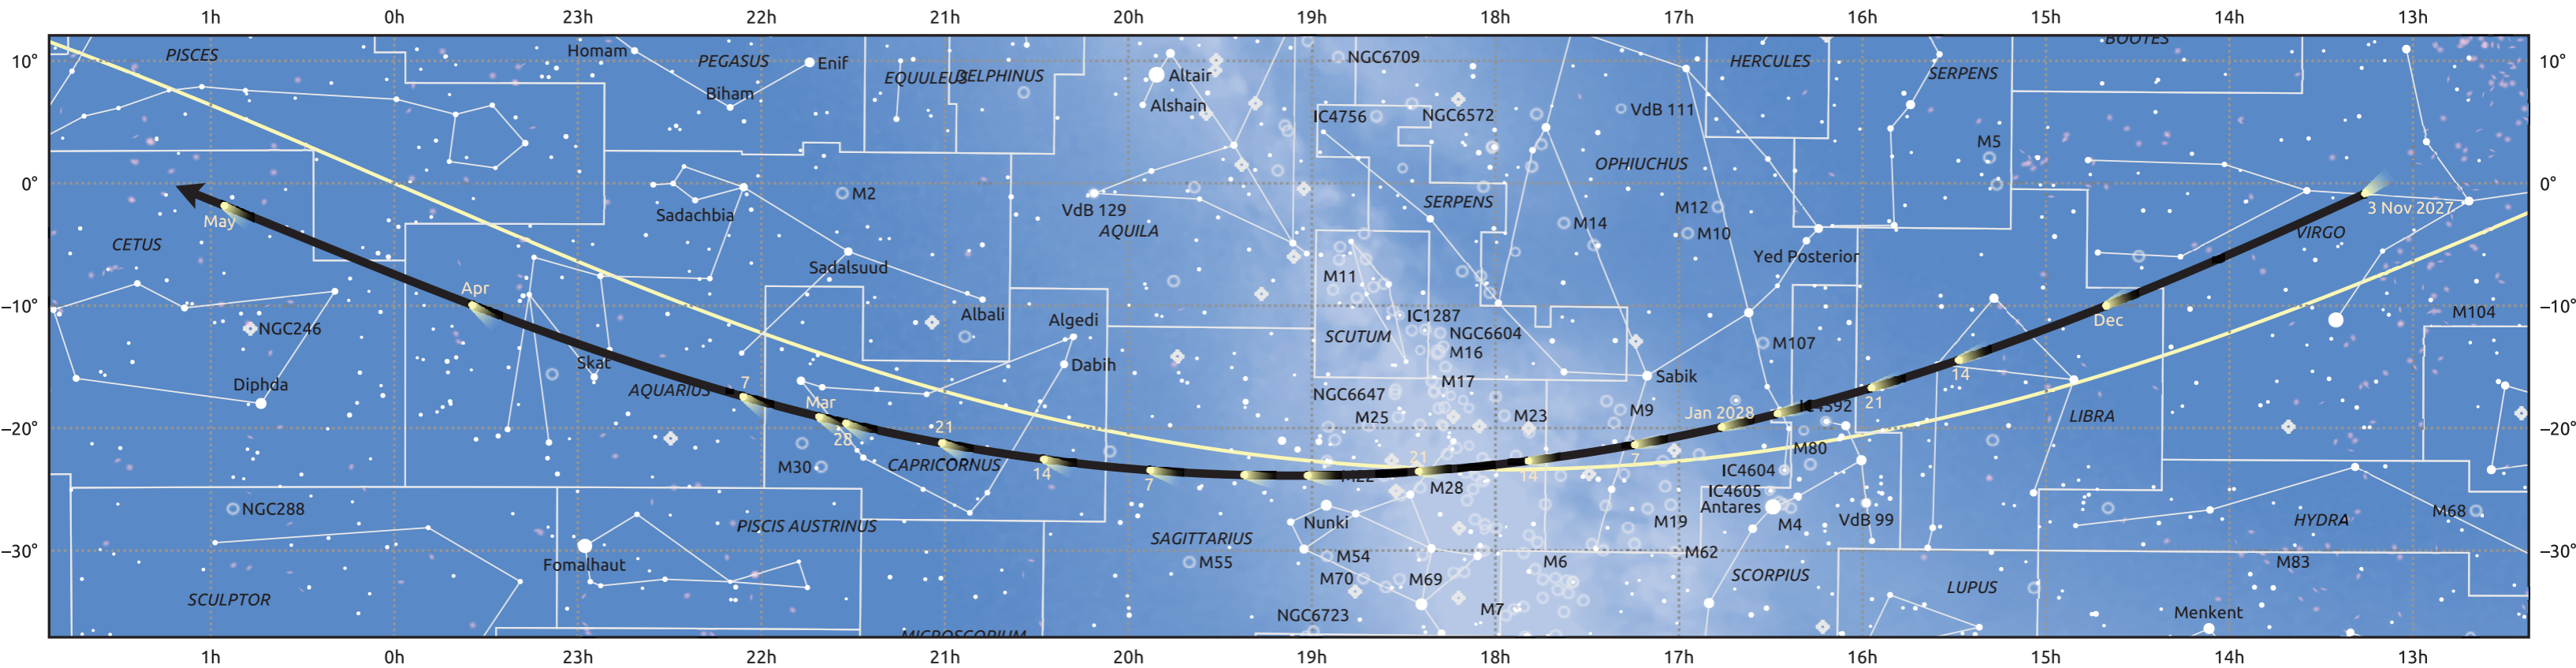

The path of 73P/Schwassmann-Wachmann starting on 3 Nov 2027

© Dominic Ford 2011–2025. Date markers placed at midnight UTC. Downloaded from <https://in-the-sky.org>

Magnitude scale: -6.0 -5.0 -4.0 -3.0 -2.0 -1.0 0.0

Ecliptic Plane

Galaxy Bright nebula Open cluster Globular cluster Planetary nebula

Date	Mag
2027 Nov 22	15.2
2027 Dec 9	14.2
2027 Dec 26	13.2
2028 Jan 1	12.9
2028 Jan 18	12.2
2028 Mar 1	12.7
2028 Mar 11	13.2
2028 Mar 29	14.2
2028 Apr 16	15.3
2028 May 1	16.1