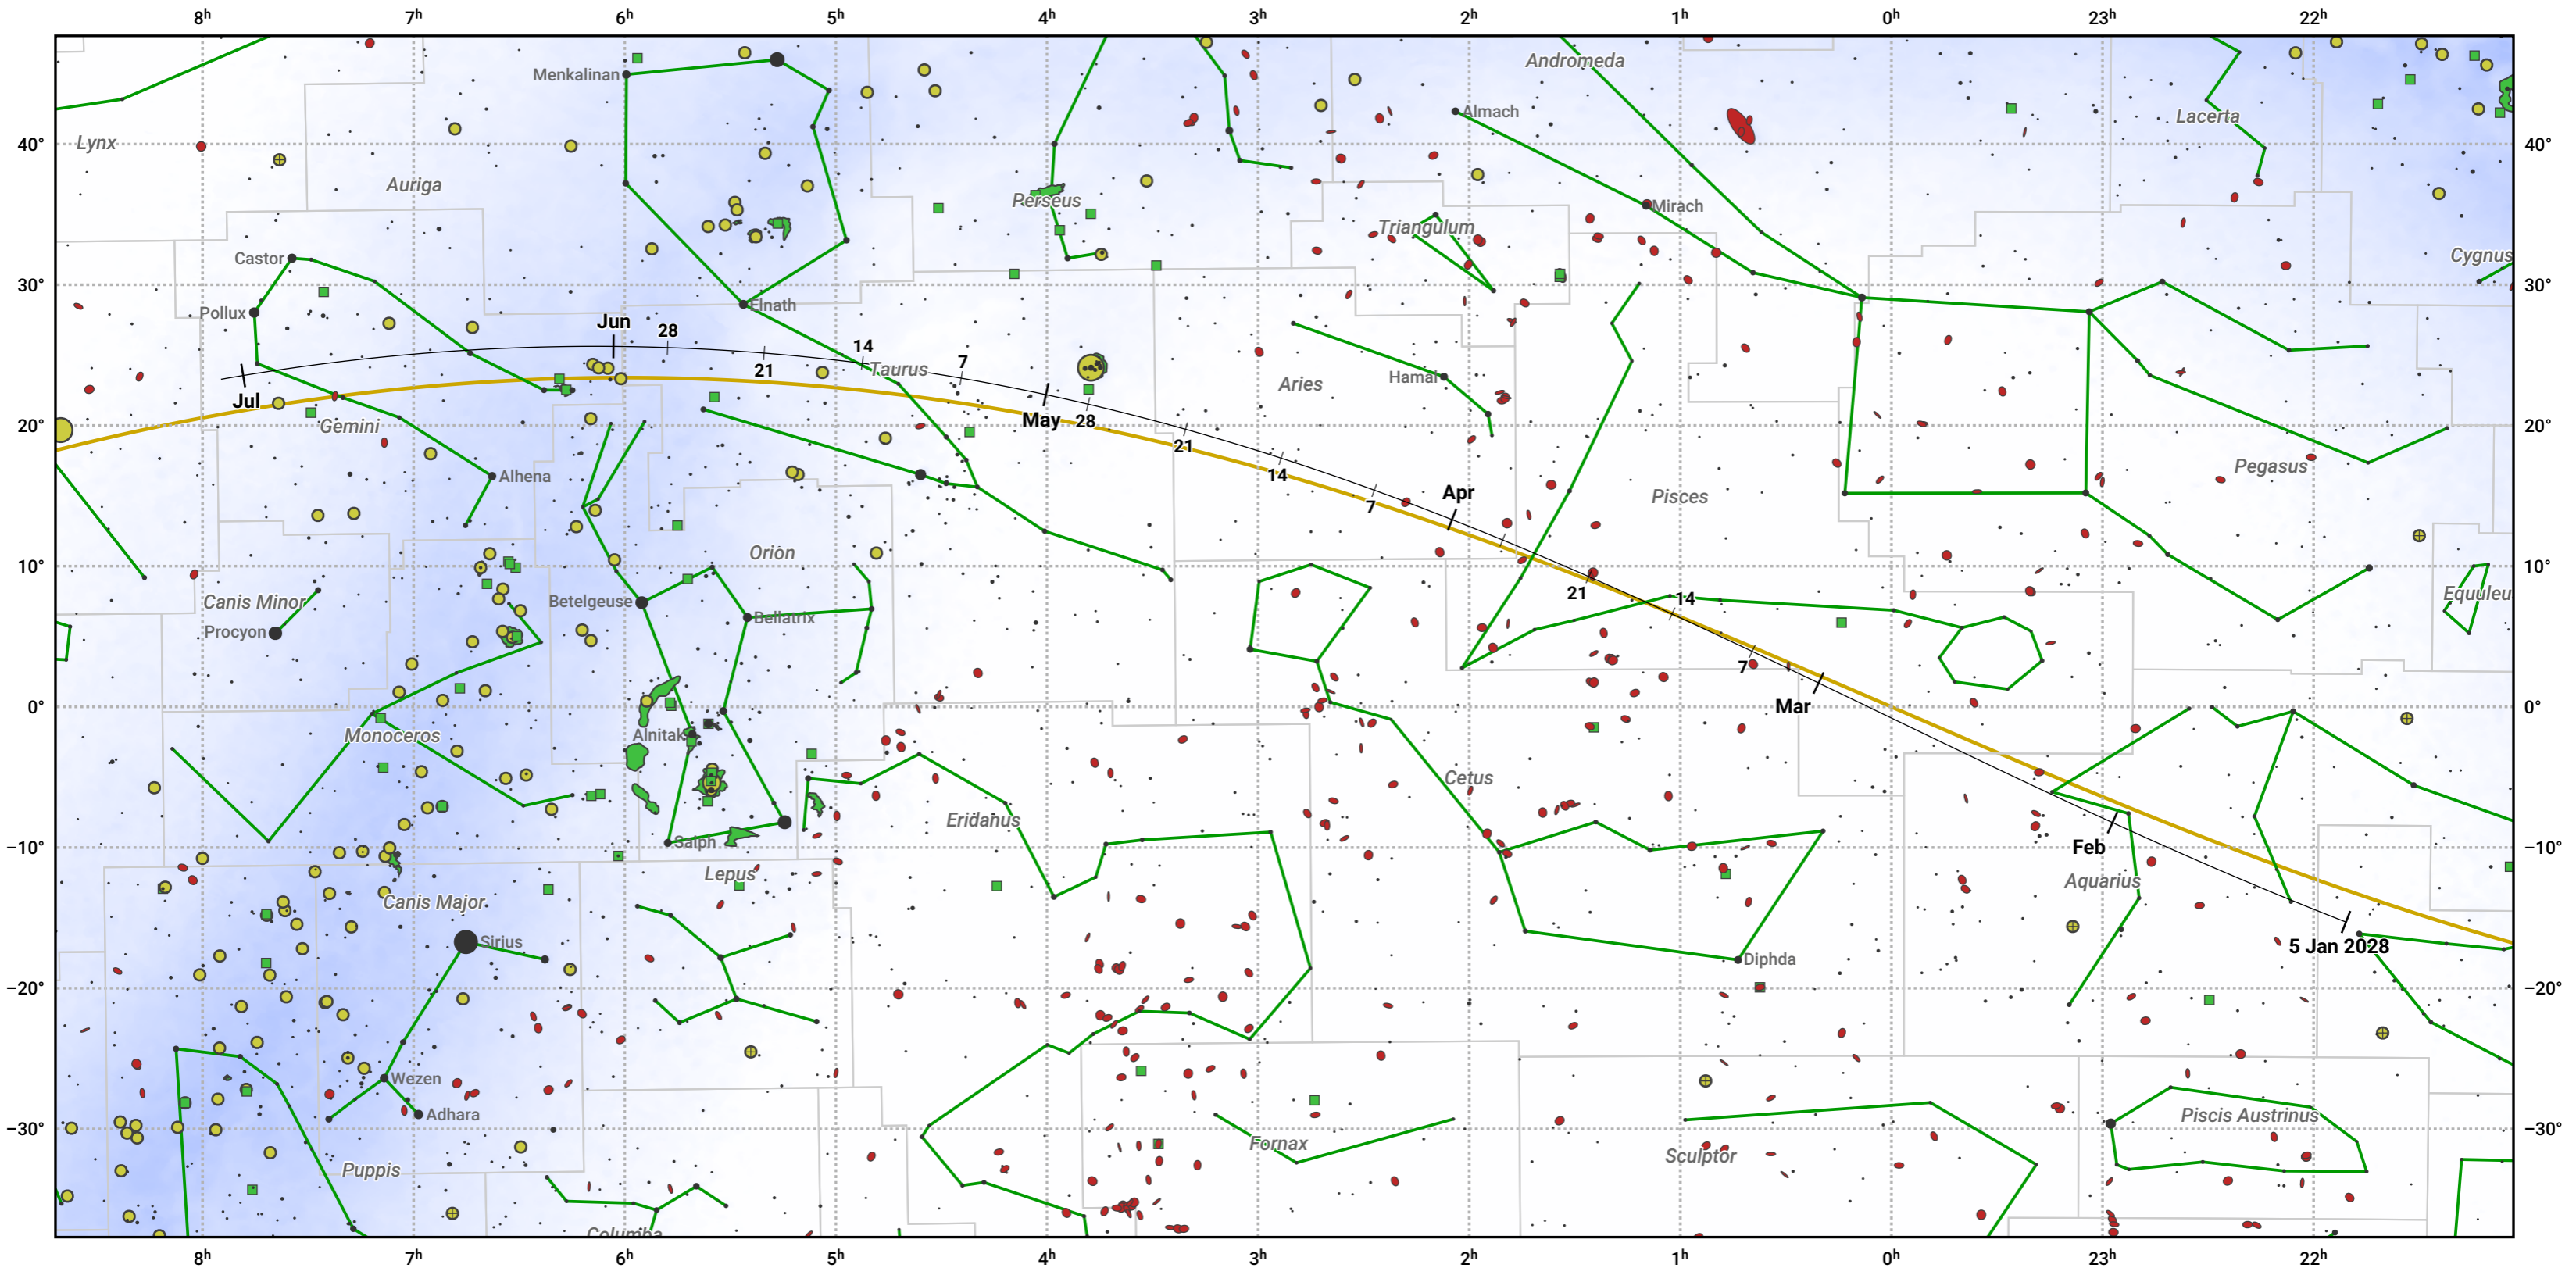

The path of 67P/Churyumov-Gerasimenko starting on 5 Jan 2028

© Dominic Ford 2011–2024. Date markers placed at midnight UTC. Downloaded from <https://in-the-sky.org>

Magnitude scale: 6.0 5.0 4.0 3.0 2.0 1.0 0.0 -1.0 -2.0

— Ecliptic Plane

Galaxy Bright nebula Open cluster Globular cluster

Date	Mag
2028 Mar 1	12.0
2028 May 1	11.9
2028 Jul 1	12.8