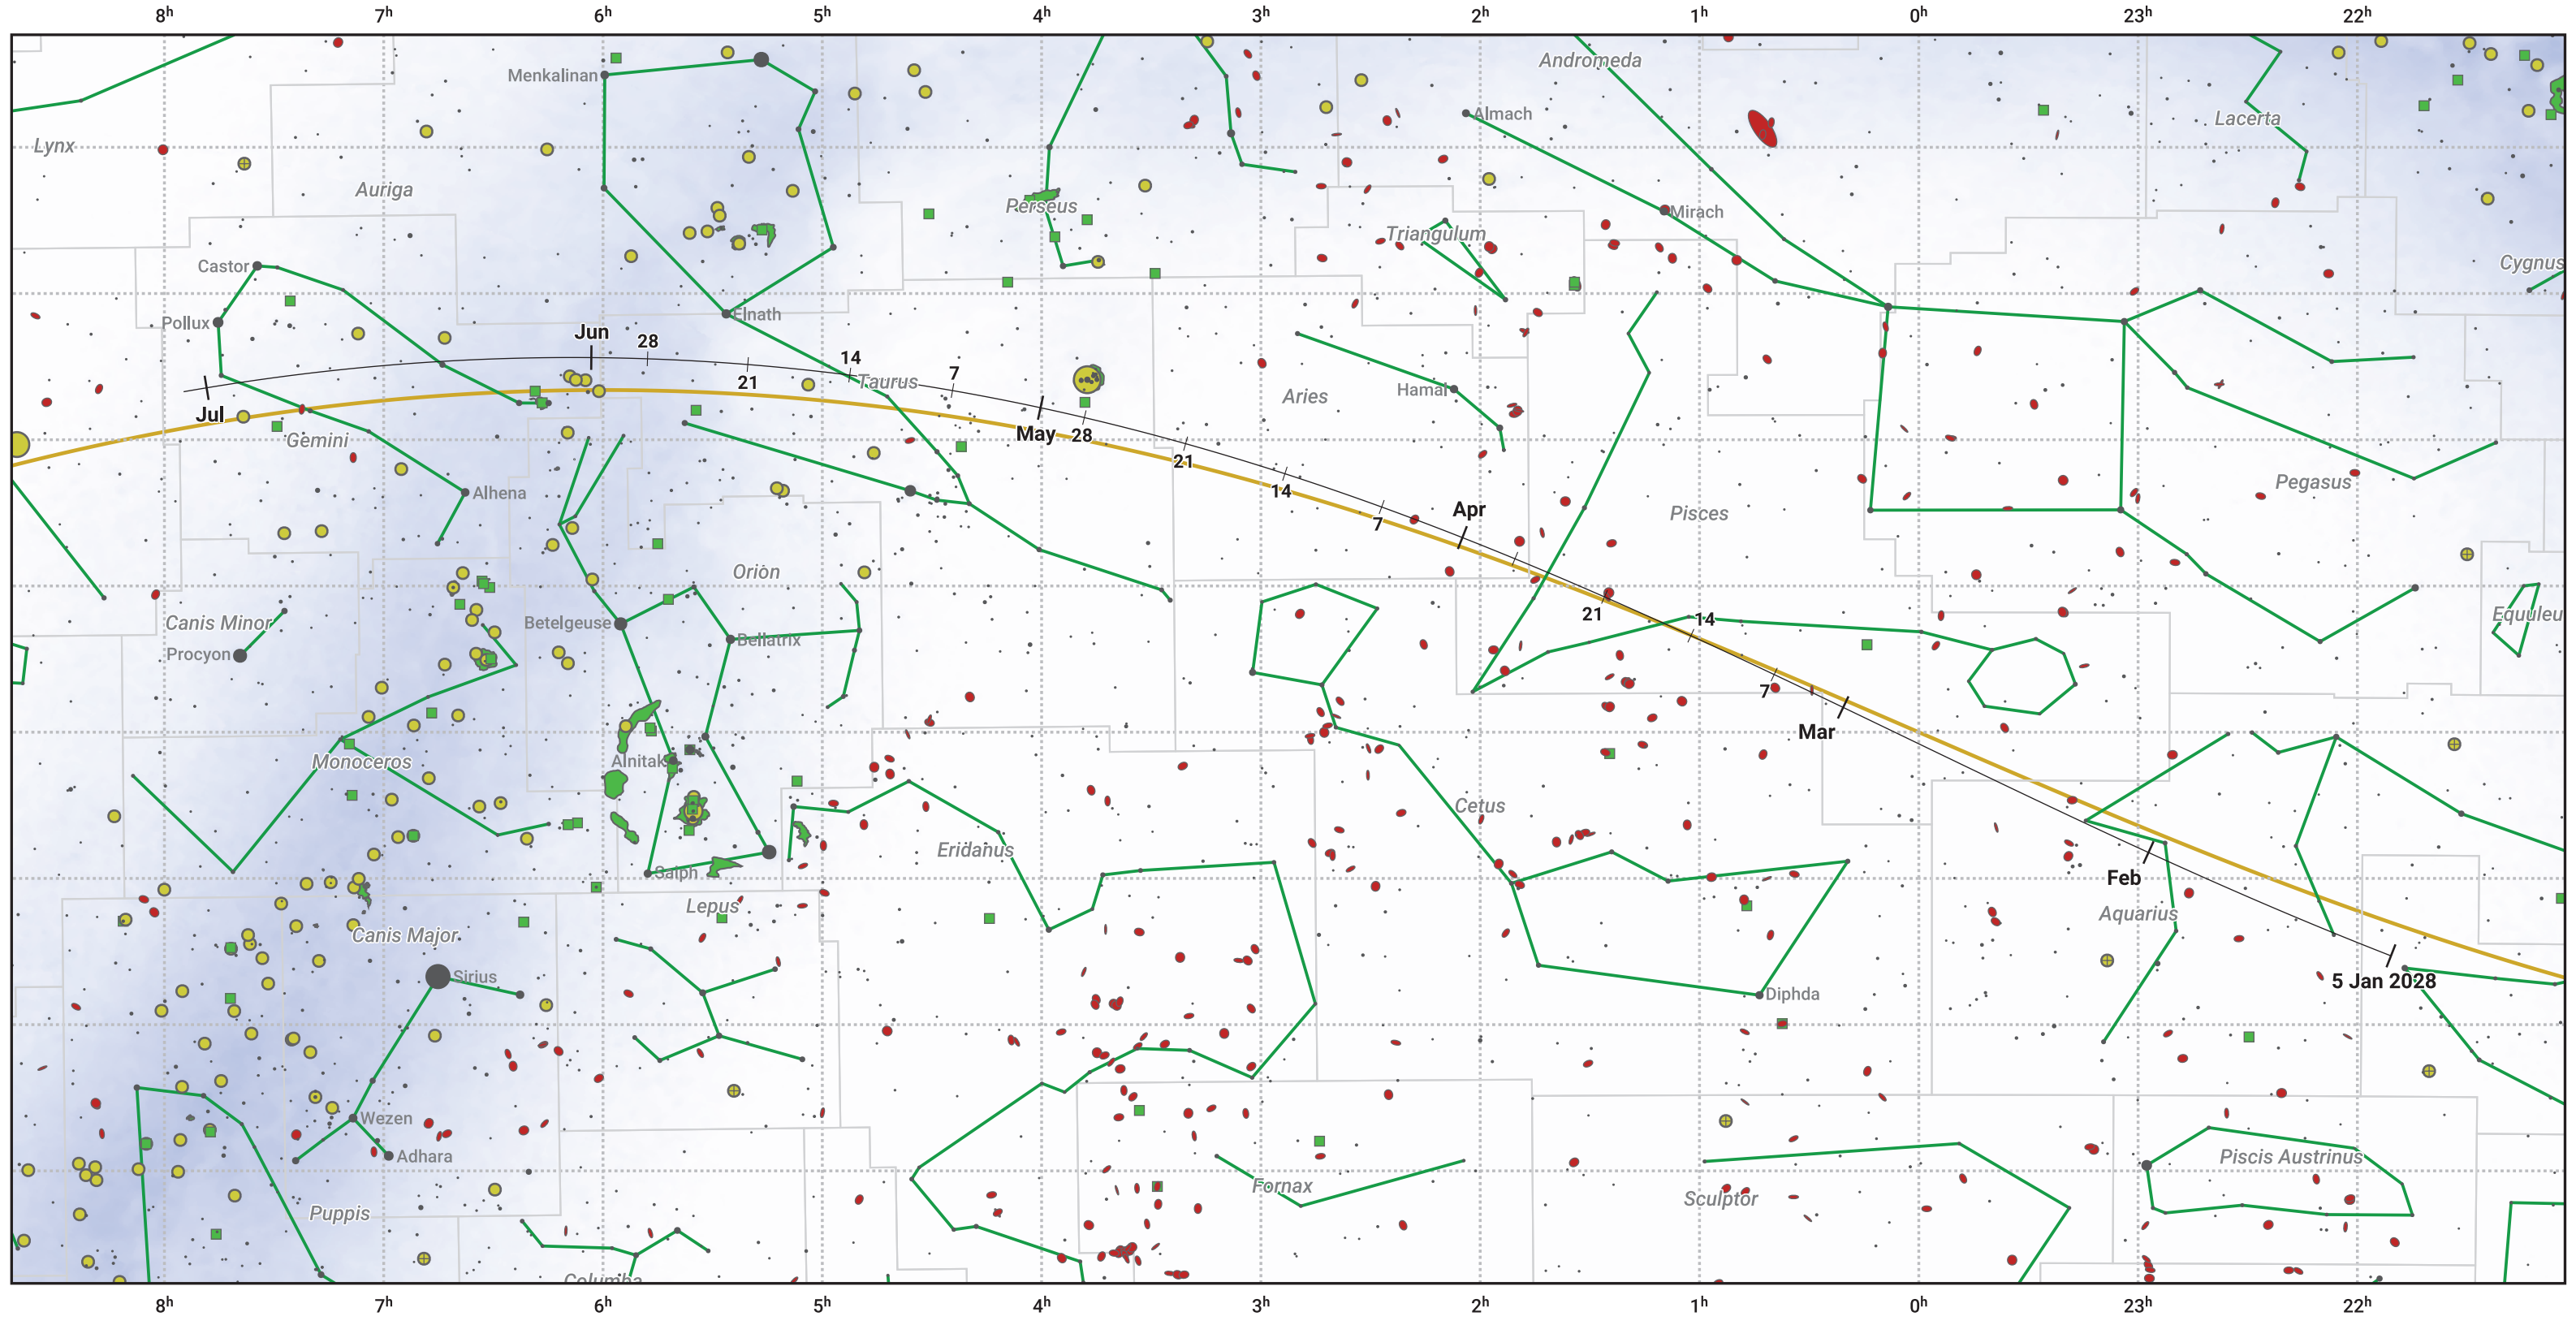

The path of 67P/Churyumov-Gerasimenko starting on 5 Jan 2028

© Dominic Ford 2011–2024. Date markers placed at midnight UTC. Downloaded from <https://in-the-sky.org>

Magnitude scale: ● -6.0 ● -5.0 ● -4.0 ● -3.0 ● -2.0 ● -1.0 ● 0.0 ● -1.0 ● -2.0

— Ecliptic Plane

● Galaxy ■ Bright nebula ● Open cluster ⊕ Globular cluster

Date	Mag
2028 Mar 1	12.0
2028 May 1	11.9
2028 Jul 1	12.8