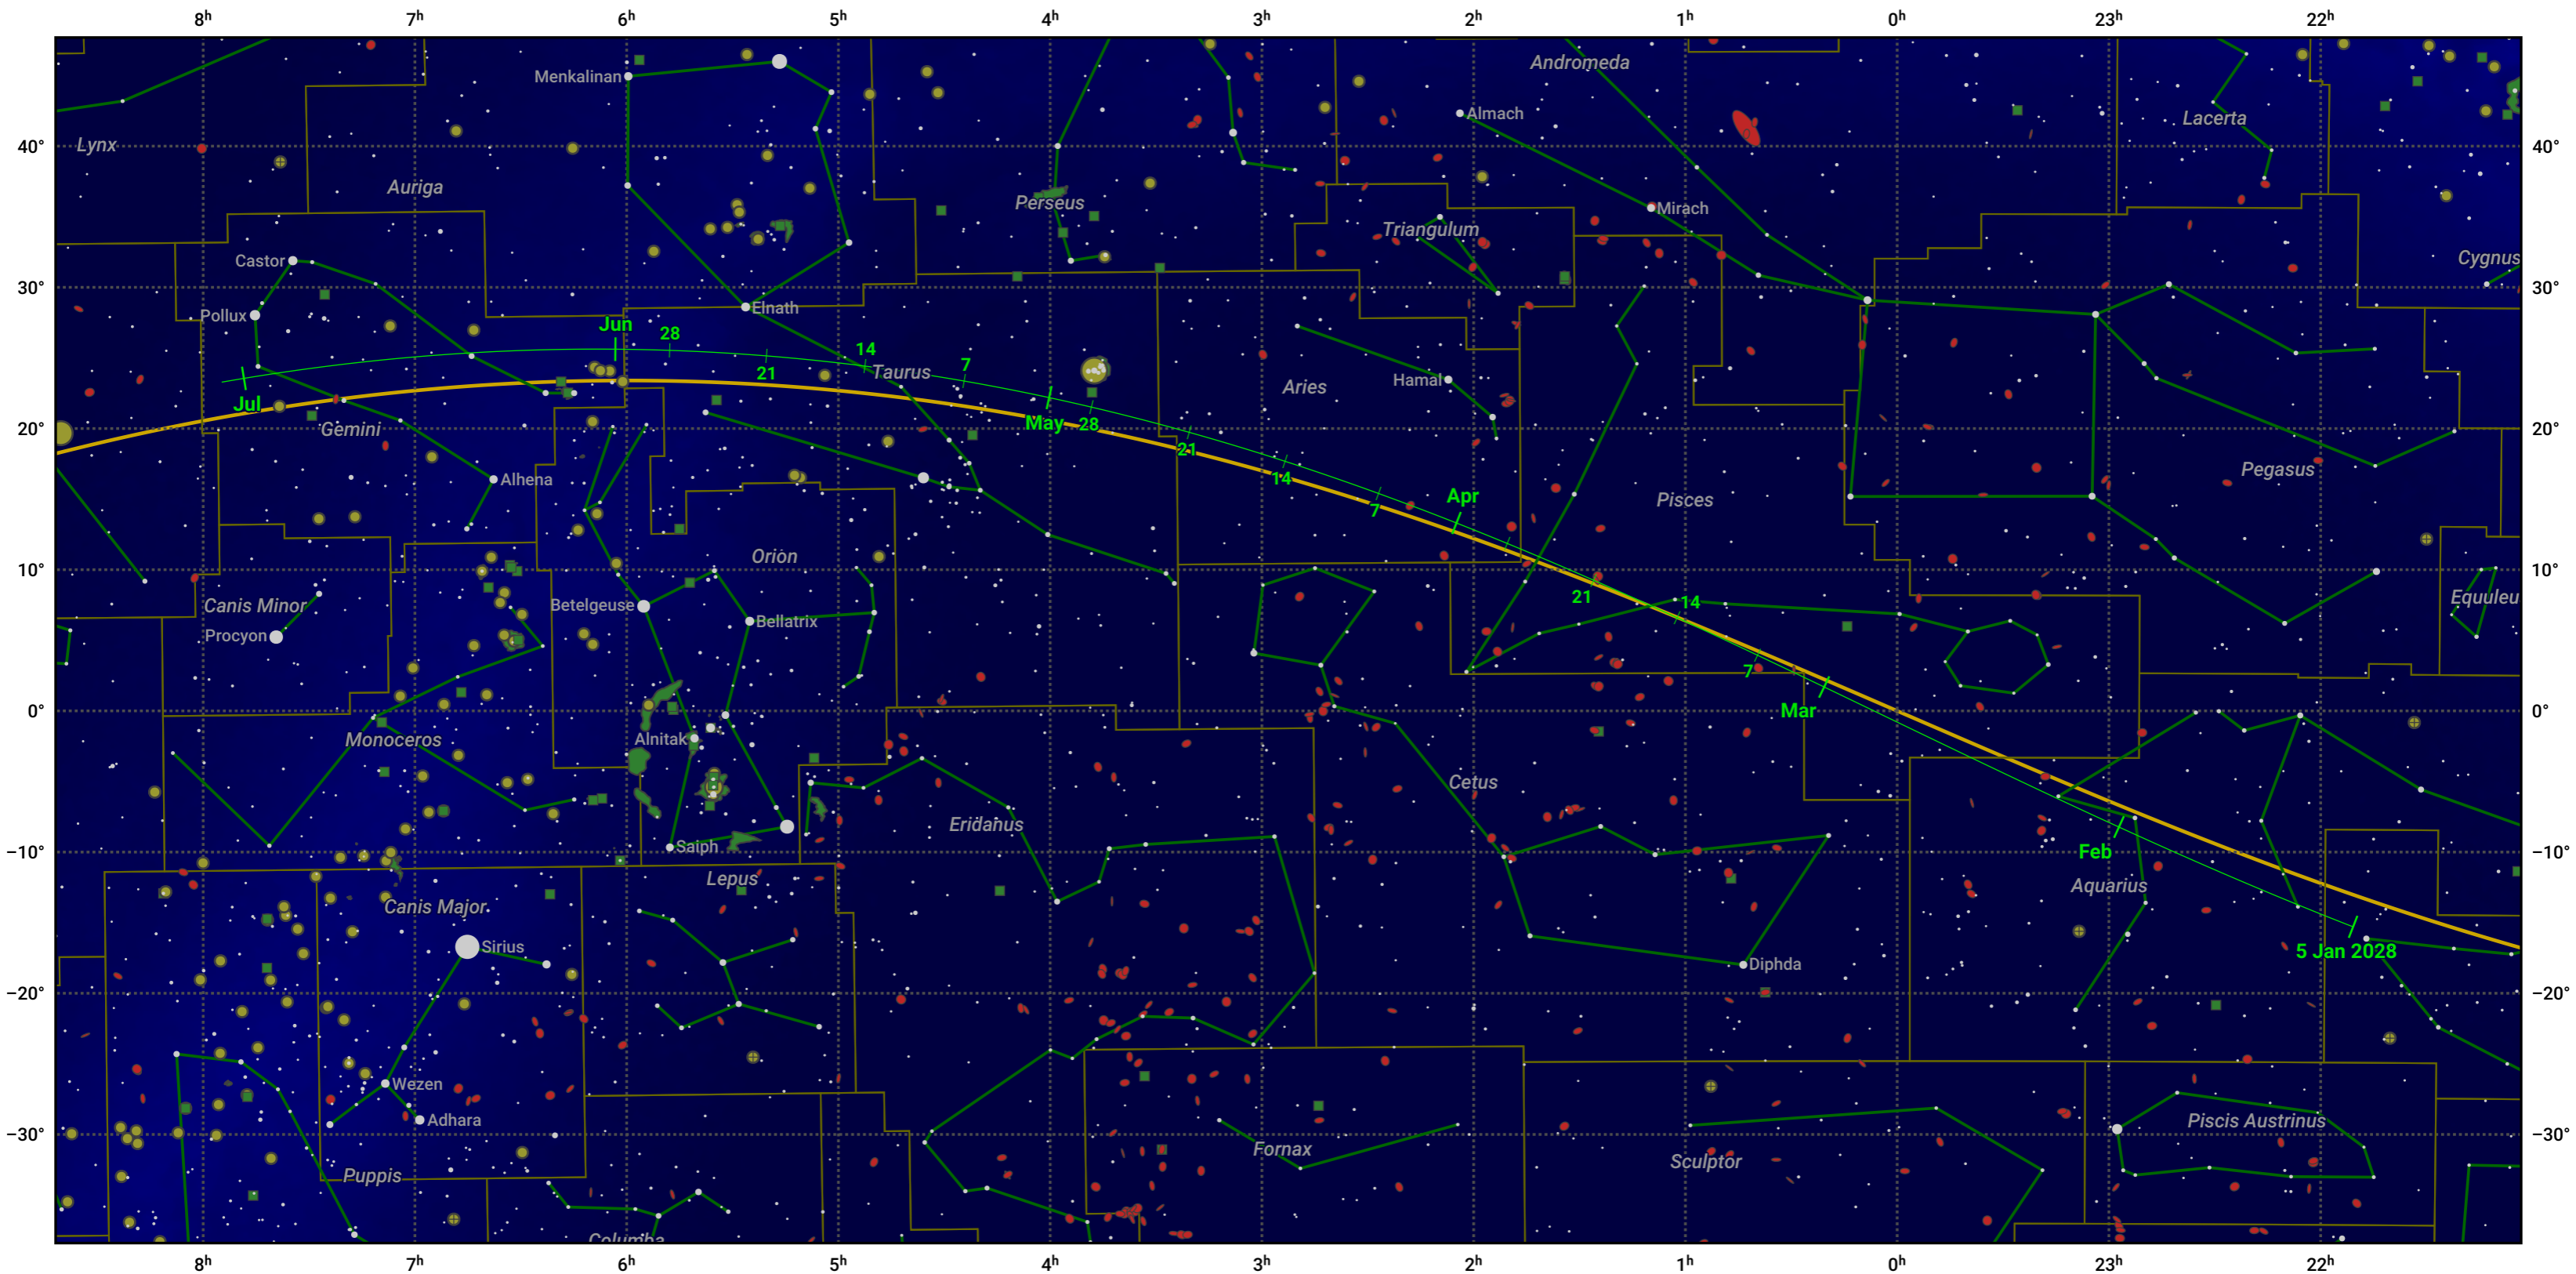

The path of 67P/Churyumov-Gerasimenko starting on 5 Jan 2028

© Dominic Ford 2011–2024. Date markers placed at midnight UTC. Downloaded from <https://in-the-sky.org>

Magnitude scale: 6.0 5.0 4.0 3.0 2.0 1.0 0.0 -1.0 -2.0

— Ecliptic Plane

Galaxy Bright nebula Open cluster Globular cluster

Date	Mag
2028 Mar 1	12.0
2028 May 1	11.9
2028 Jul 1	12.8