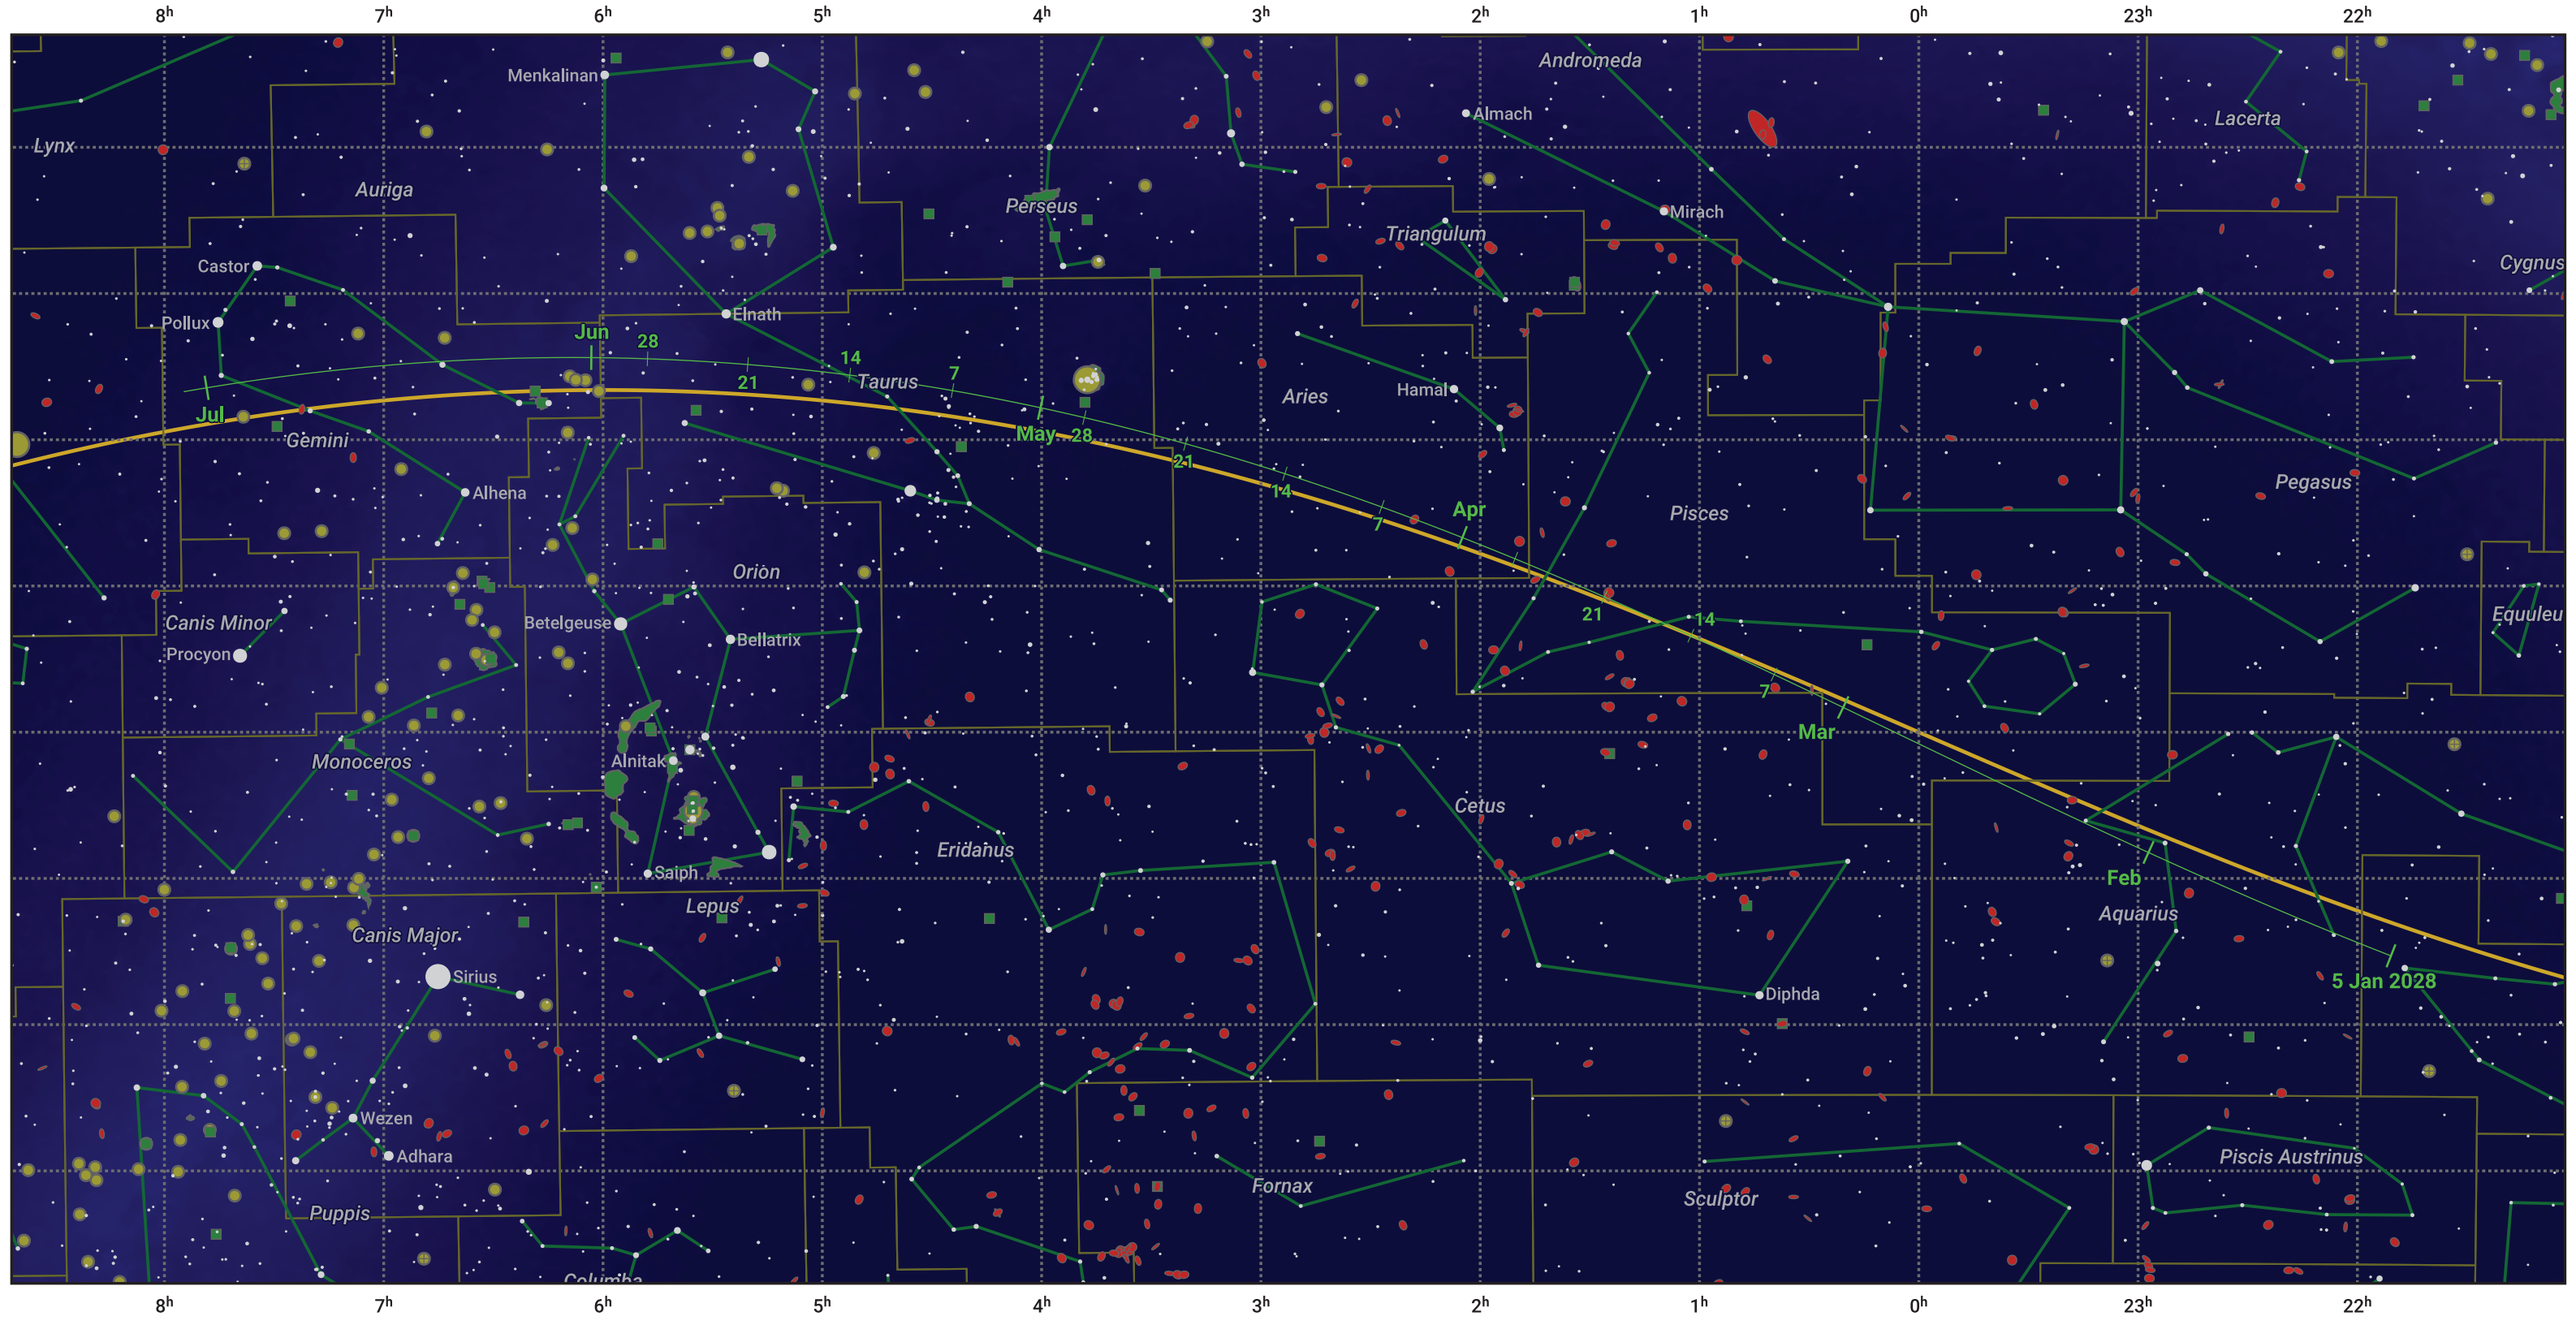

# The path of 67P/Churyumov-Gerasimenko starting on 5 Jan 2028

© Dominic Ford 2011–2024. Date markers placed at midnight UTC. Downloaded from <https://in-the-sky.org>

Magnitude scale:  -6.0  -5.0  -4.0  -3.0  -2.0  -1.0  -2.0

— Ecliptic Plane

- Galaxy
- Bright nebula
- Open cluster
- ⊕ Globular cluster

Date	Mag
2028 Mar 1	12.0
2028 May 1	11.9
2028 Jul 1	12.8