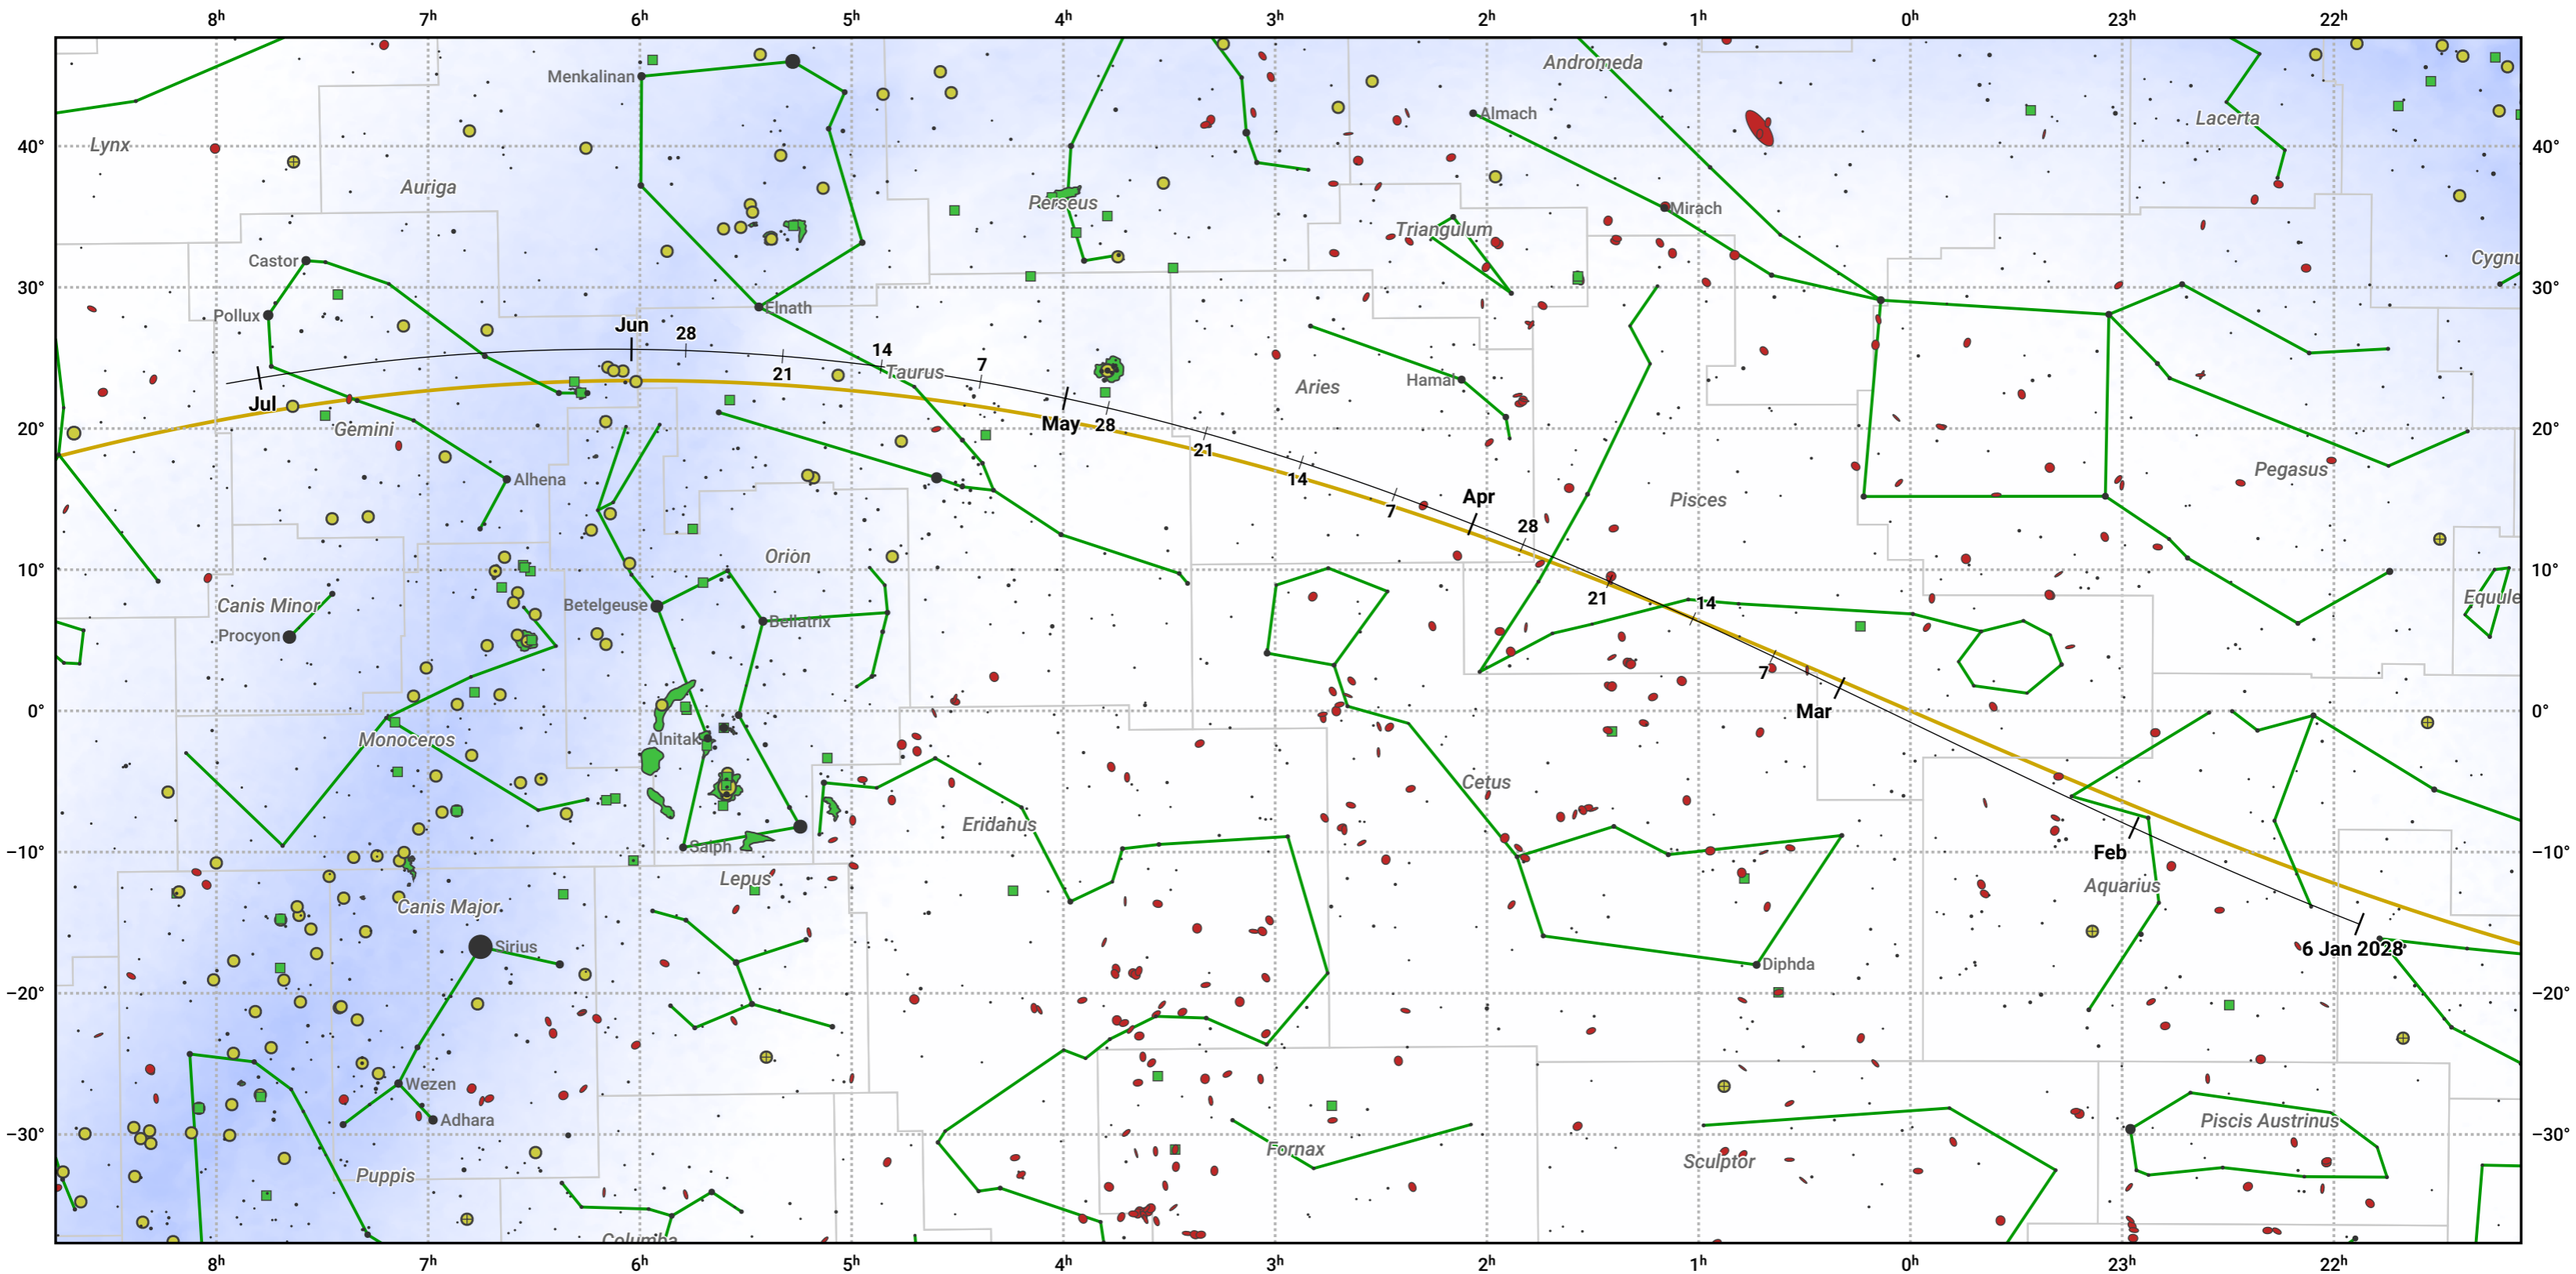

# The path of 67P/Churyumov-Gerasimenko starting on 6 Jan 2028

© Dominic Ford 2011–2024. Date markers placed at midnight UTC. Downloaded from <https://in-the-sky.org>

Magnitude scale: 6.0 5.0 4.0 3.0 2.0 1.0 0.0 -1.0 -2.0

— Ecliptic Plane

- Galaxy
- Bright nebula
- Open cluster
- ⊕ Globular cluster

Date	Mag
2028 Mar 1	12.0
2028 May 1	11.9
2028 Jul 1	12.8