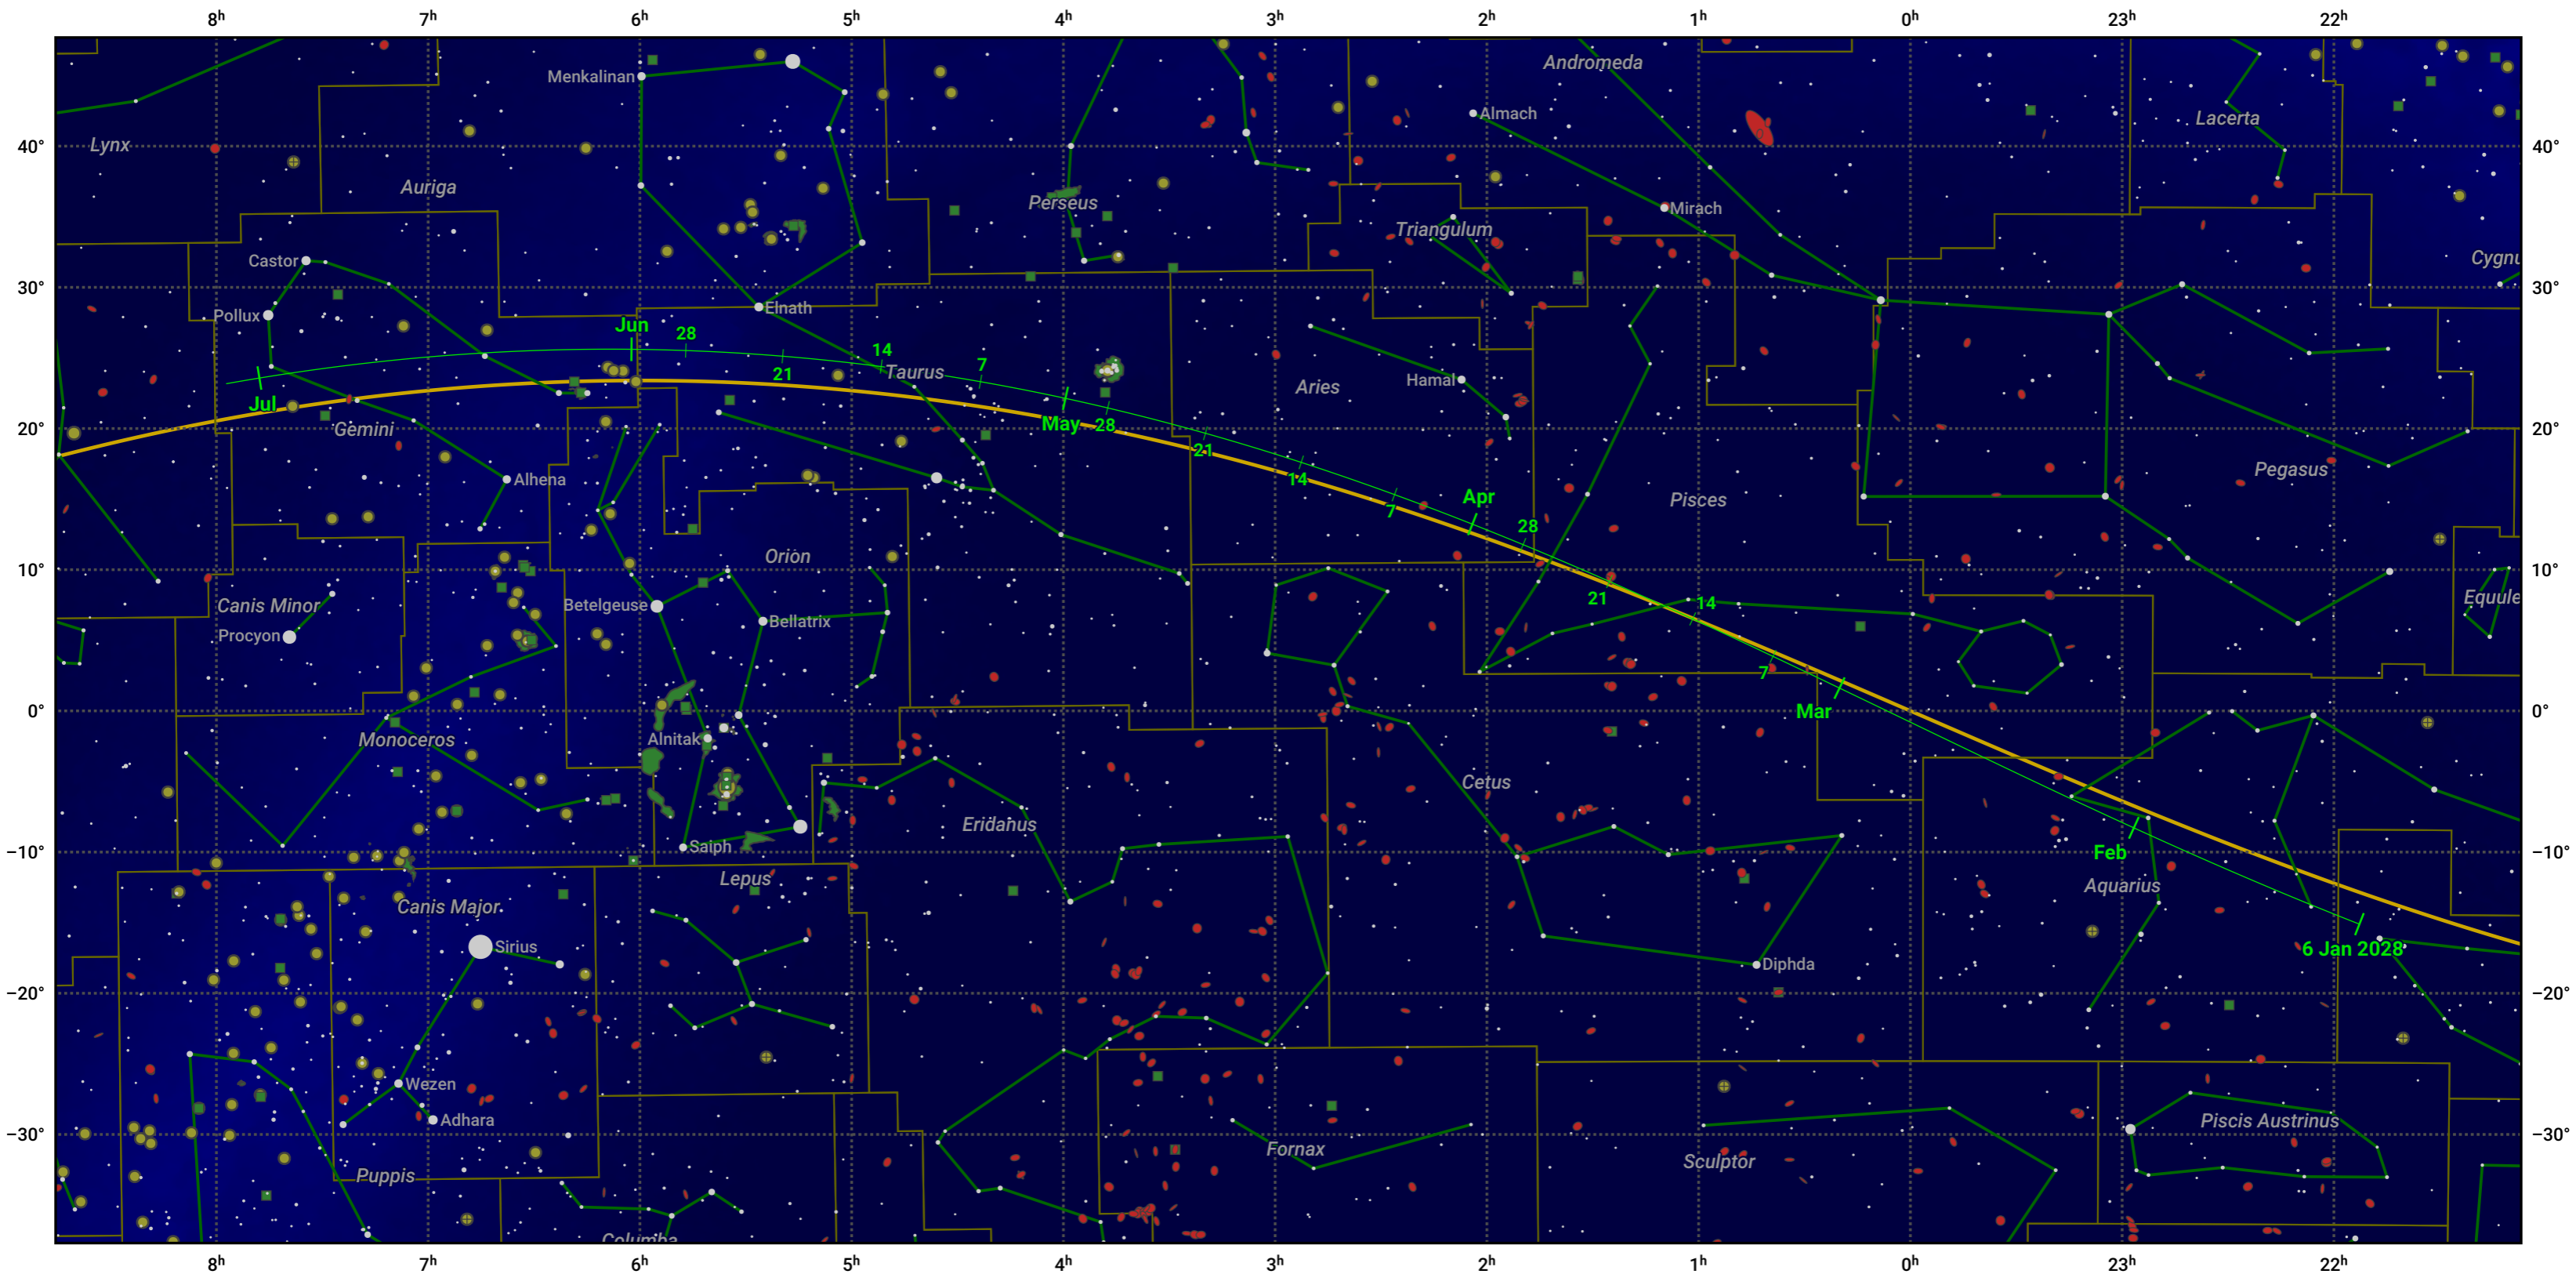

The path of 67P/Churyumov-Gerasimenko starting on 6 Jan 2028

© Dominic Ford 2011–2024. Date markers placed at midnight UTC. Downloaded from <https://in-the-sky.org>

Magnitude scale: 6.0 5.0 4.0 3.0 2.0 1.0 0.0 -1.0 -2.0

— Ecliptic Plane

Galaxy Bright nebula Open cluster Globular cluster

Date	Mag
2028 Mar 1	12.0
2028 May 1	11.9
2028 Jul 1	12.8