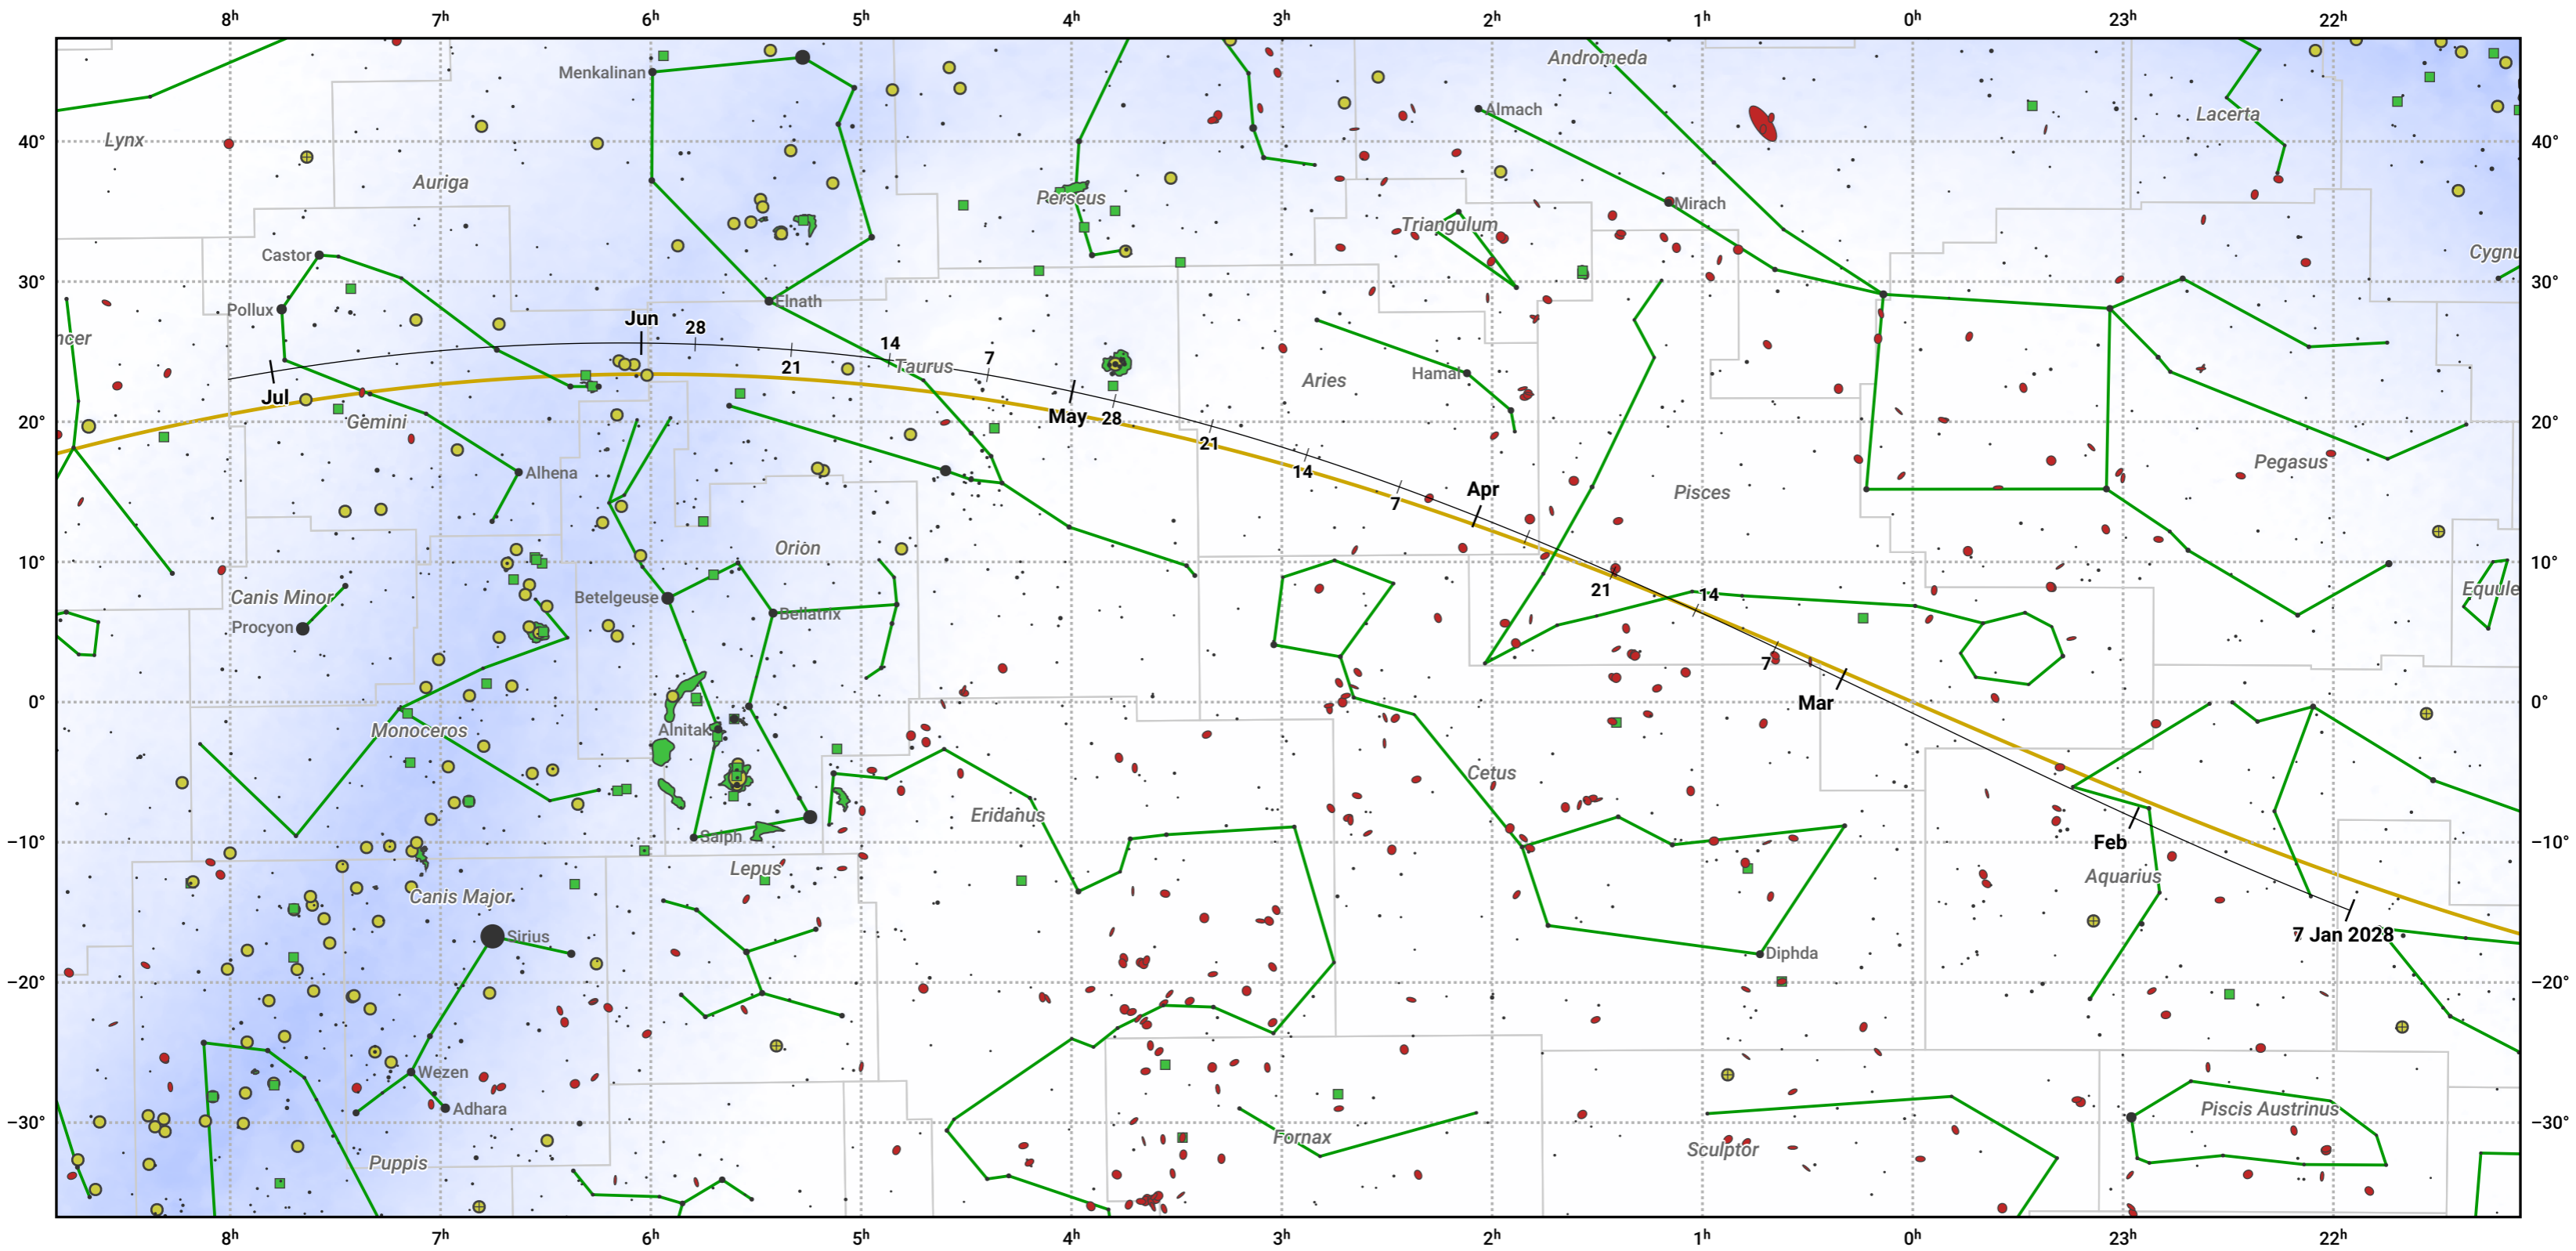

The path of 67P/Churyumov-Gerasimenko starting on 7 Jan 2028

© Dominic Ford 2011–2024. Date markers placed at midnight UTC. Downloaded from <https://in-the-sky.org>

Magnitude scale: 6.0 5.0 4.0 3.0 2.0 1.0 0.0 -1.0 -2.0

— Ecliptic Plane

- Galaxy
- Bright nebula
- Open cluster
- ⊕ Globular cluster

Date	Mag
2028 Mar 1	12.0
2028 May 1	11.9
2028 Jul 1	12.8