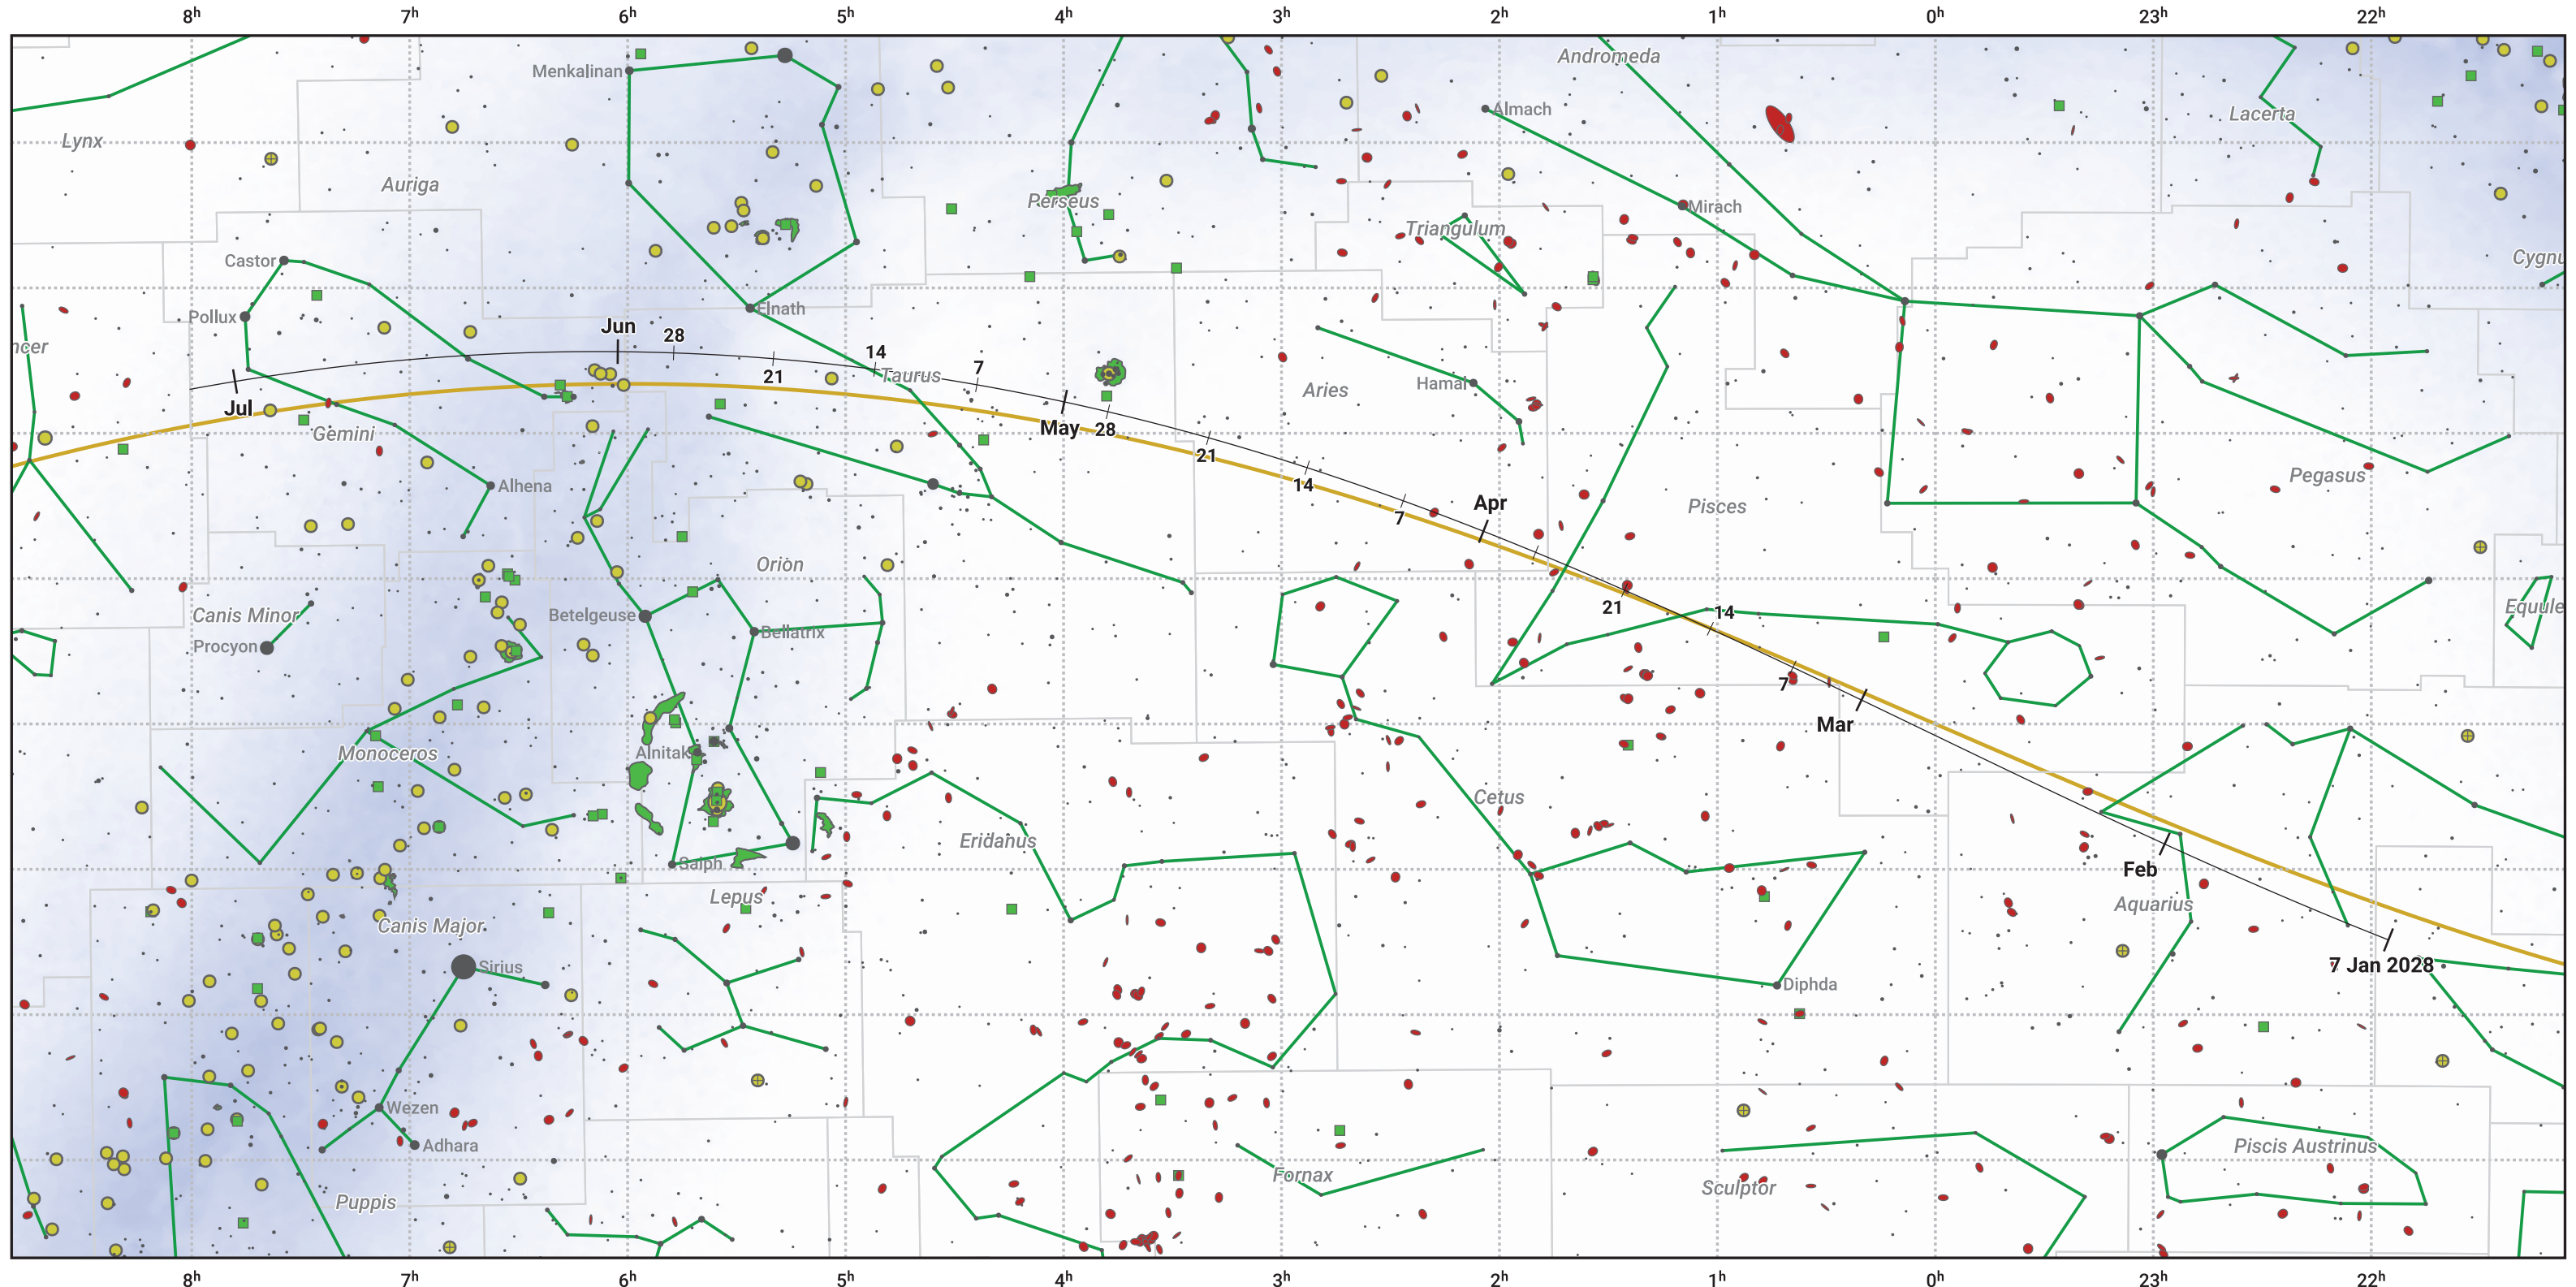

The path of 67P/Churyumov-Gerasimenko starting on 7 Jan 2028

© Dominic Ford 2011–2024. Date markers placed at midnight UTC. Downloaded from <https://in-the-sky.org>

Magnitude scale: 6.0 5.0 4.0 3.0 2.0 1.0 0.0 -1.0 -2.0

— Ecliptic Plane

Galaxy Bright nebula Open cluster Globular cluster

Date	Mag
2028 Mar 1	12.0
2028 May 1	11.9
2028 Jul 1	12.8