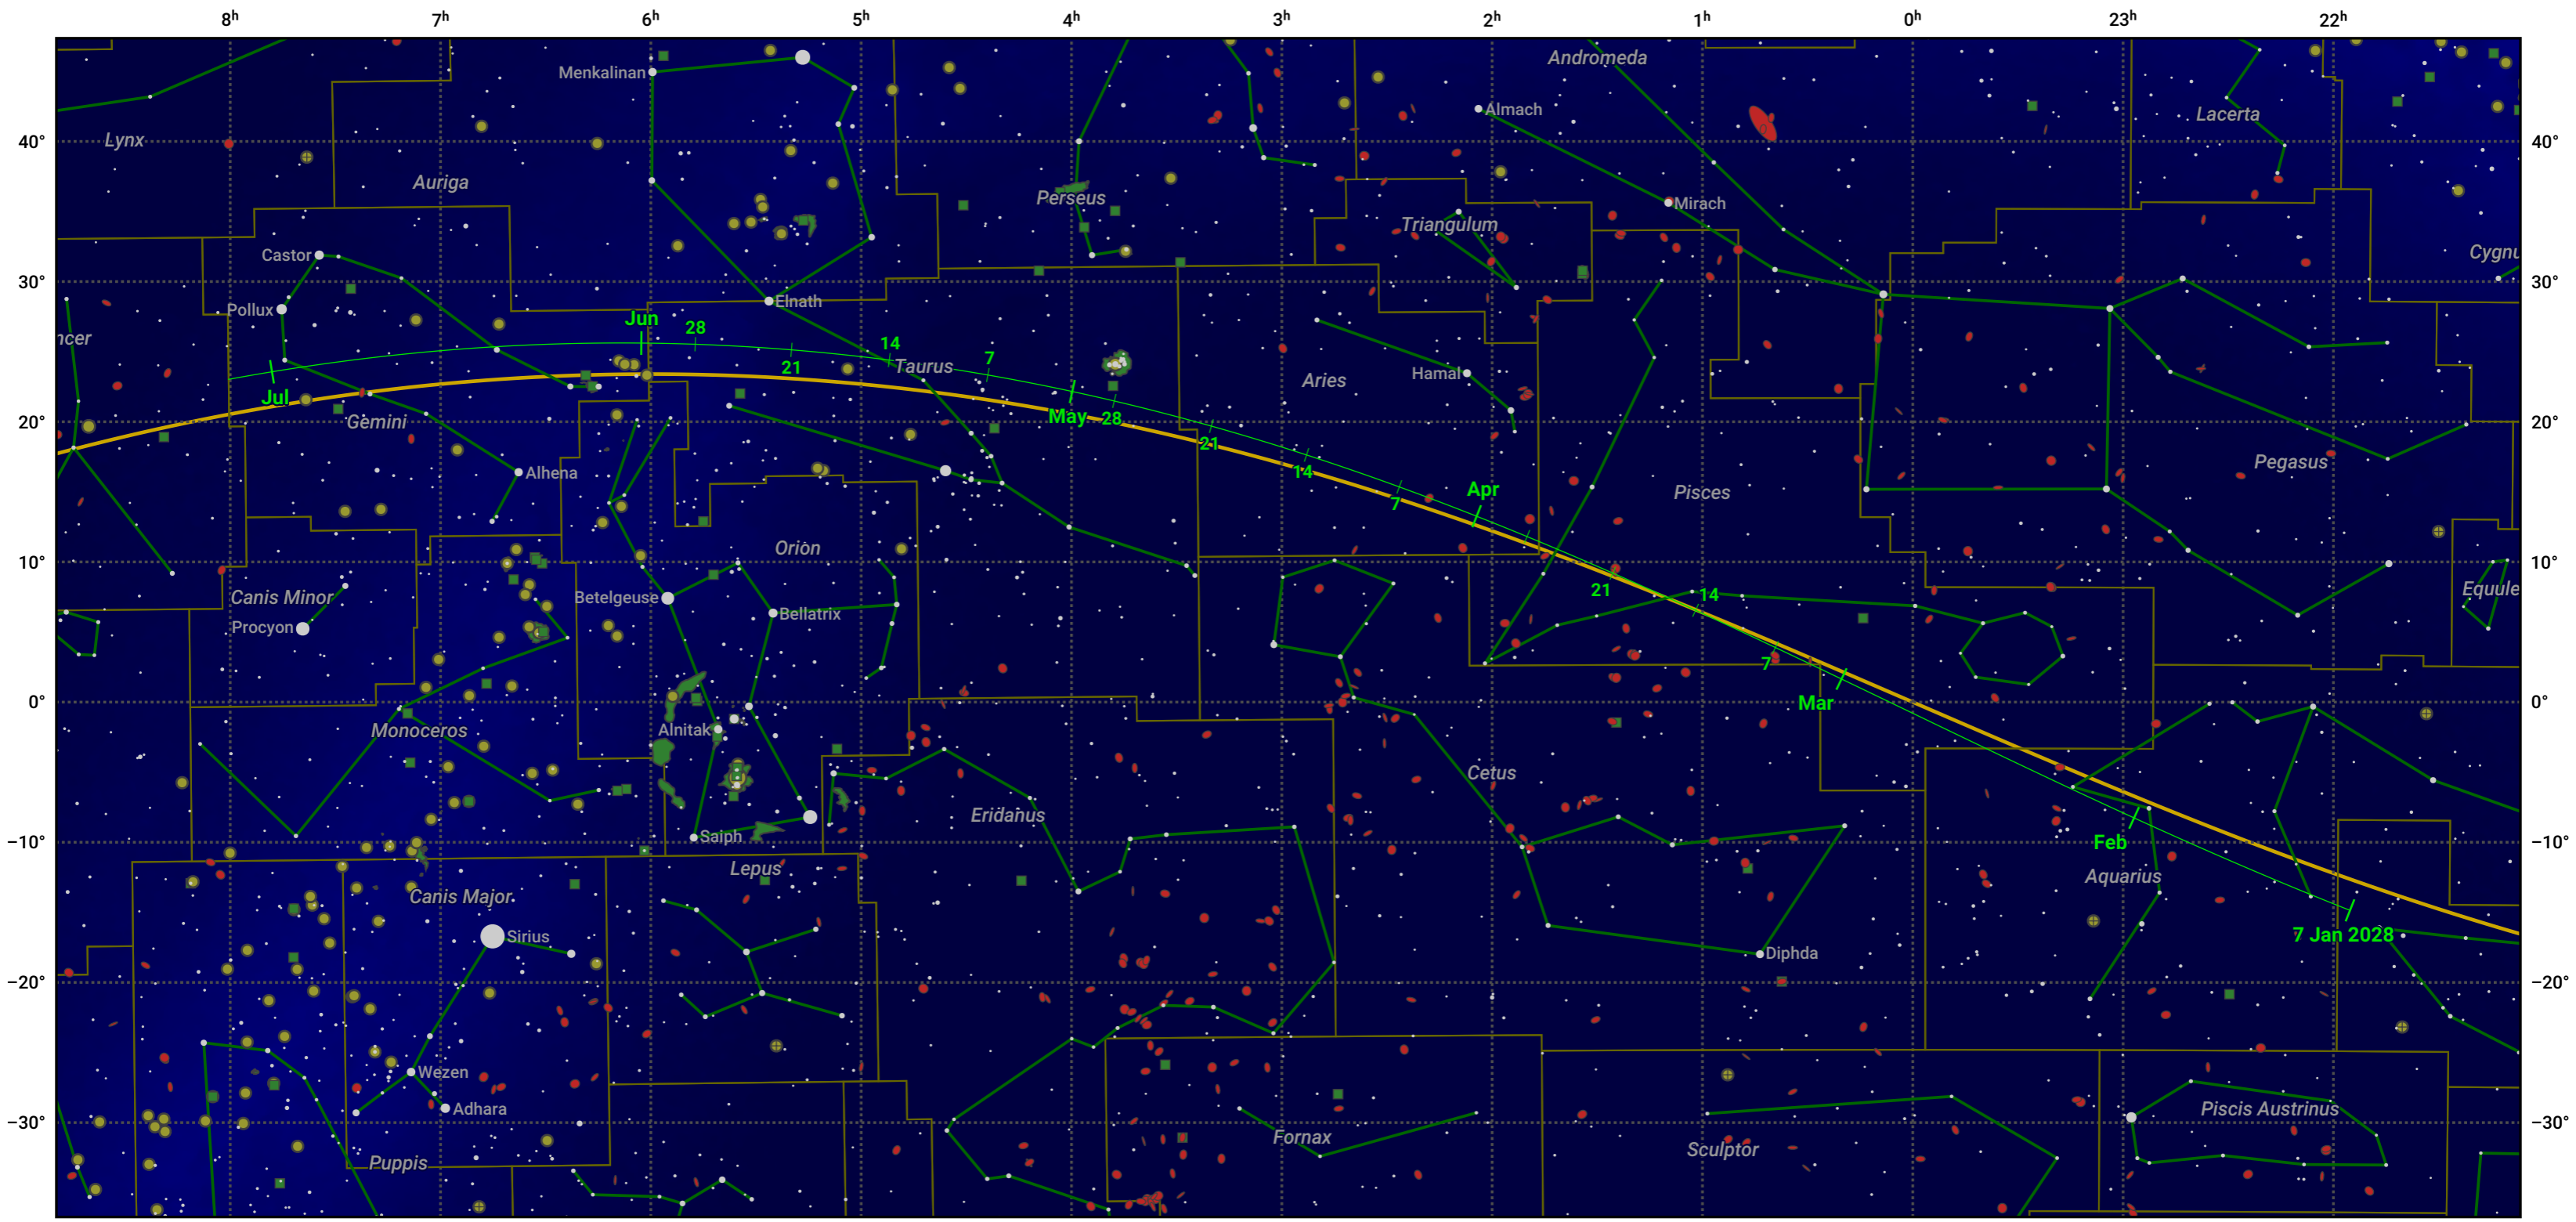

The path of 67P/Churyumov-Gerasimenko starting on 7 Jan 2028

© Dominic Ford 2011–2024. Date markers placed at midnight UTC. Downloaded from <https://in-the-sky.org>

Magnitude scale: ● -6.0 ● -5.0 ● -4.0 ● -3.0 ● -2.0 ● -1.0 ● 0.0 ● -1.0 ● -2.0

— Ecliptic Plane

● Galaxy ● Bright nebula ● Open cluster ● Globular cluster

Date	Mag
2028 Mar 1	12.0
2028 May 1	11.9
2028 Jul 1	12.8