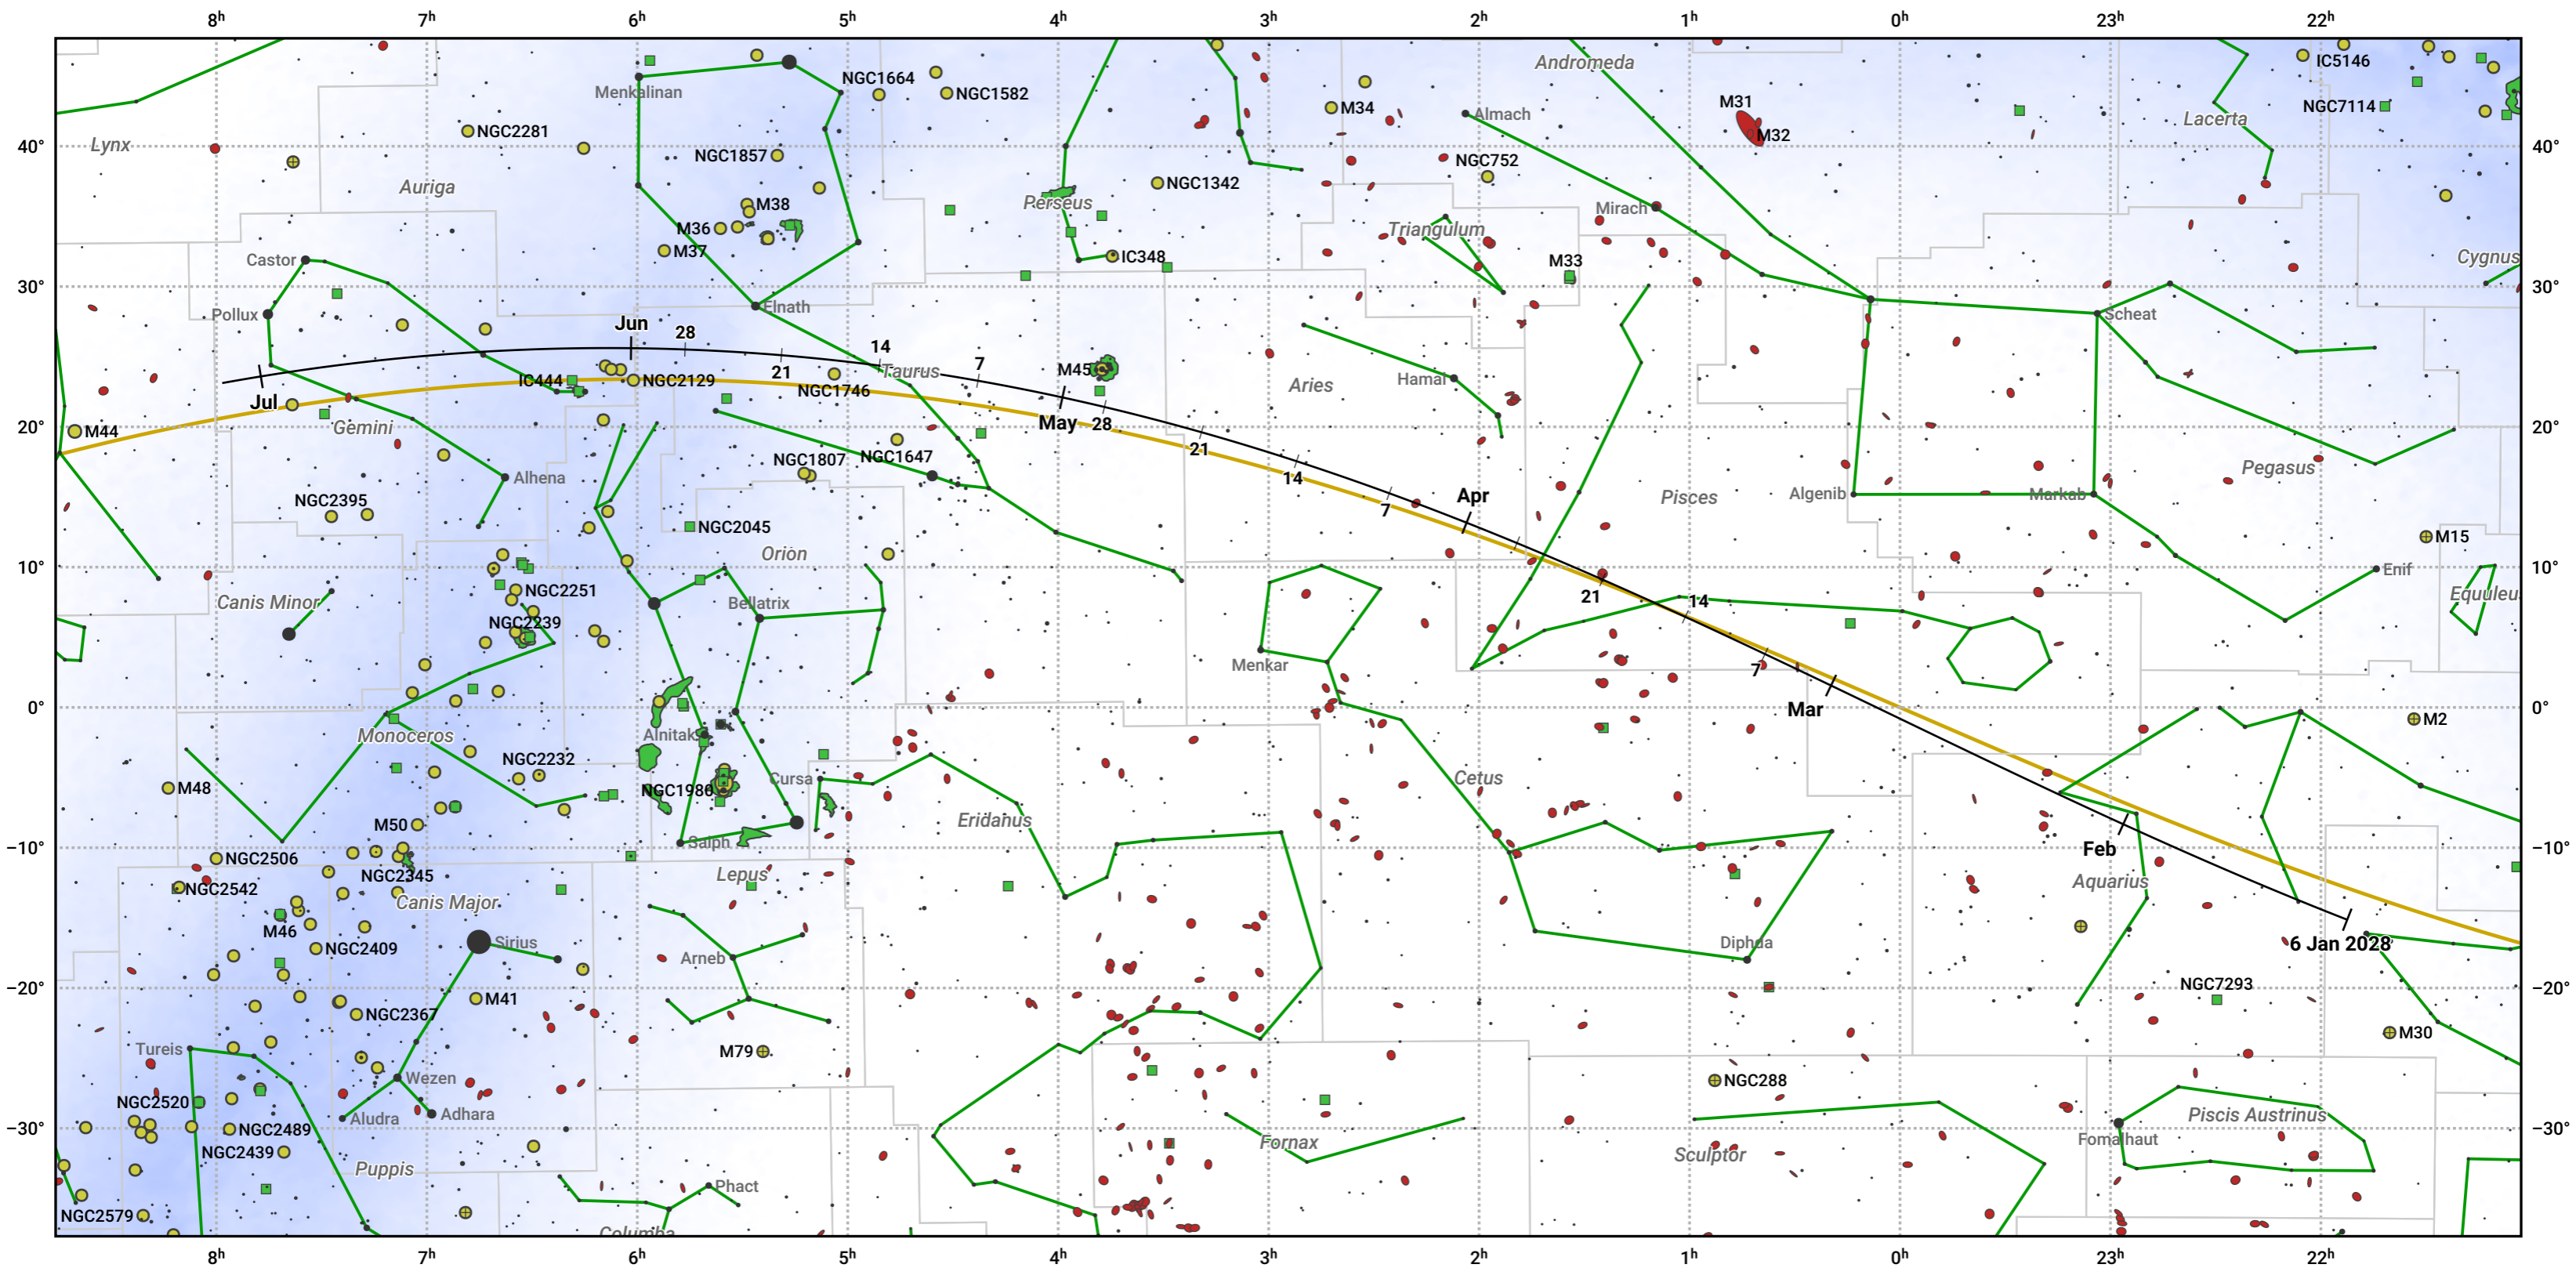

The path of 67P/Churyumov-Gerasimenko starting on 6 Jan 2028

© Dominic Ford 2011–2024. Date markers placed at midnight UTC. Downloaded from <https://in-the-sky.org>

Magnitude scale: 6.0 5.0 4.0 3.0 2.0 1.0 0.0 -1.0 -2.0

— Ecliptic Plane

Galaxy Bright nebula Open cluster Globular cluster

Date	Mag
2028 Mar 1	12.0
2028 May 1	11.9
2028 Jul 1	12.8