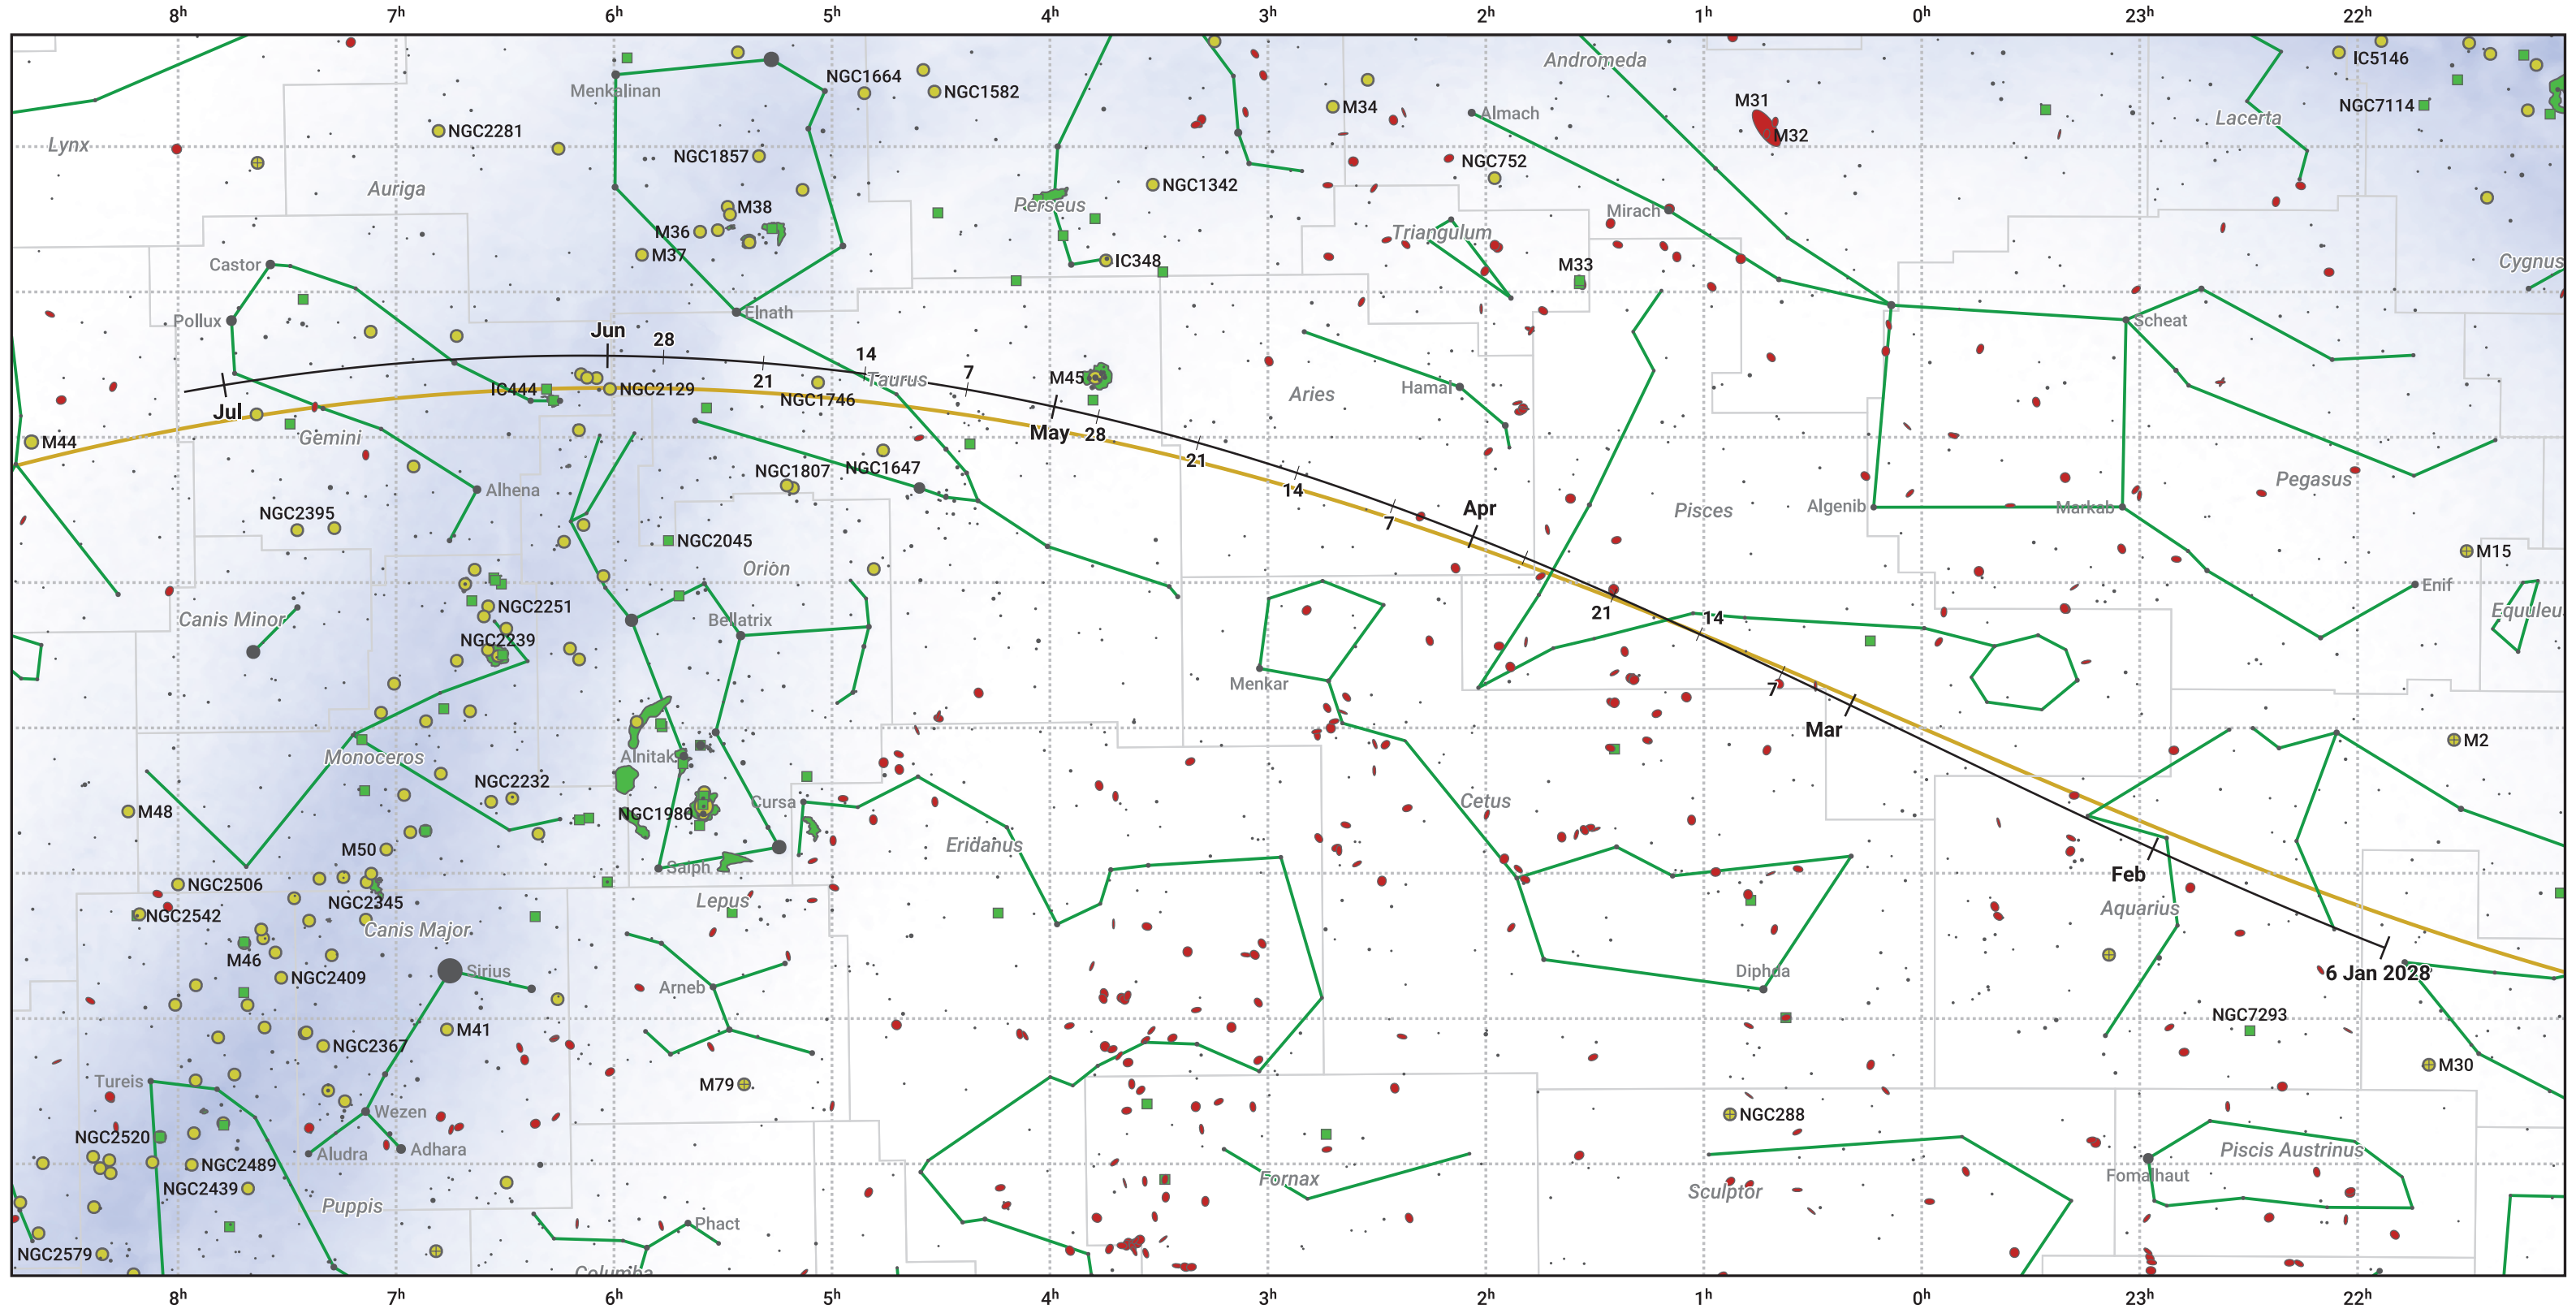

# The path of 67P/Churyumov-Gerasimenko starting on 6 Jan 2028

© Dominic Ford 2011–2024. Date markers placed at midnight UTC. Downloaded from <https://in-the-sky.org>

Magnitude scale: 6.0 5.0 4.0 3.0 2.0 1.0 0.0 -1.0 -2.0

— Ecliptic Plane

Galaxy Bright nebula Open cluster Globular cluster

Date	Mag
2028 Mar 1	12.0
2028 May 1	11.9
2028 Jul 1	12.8