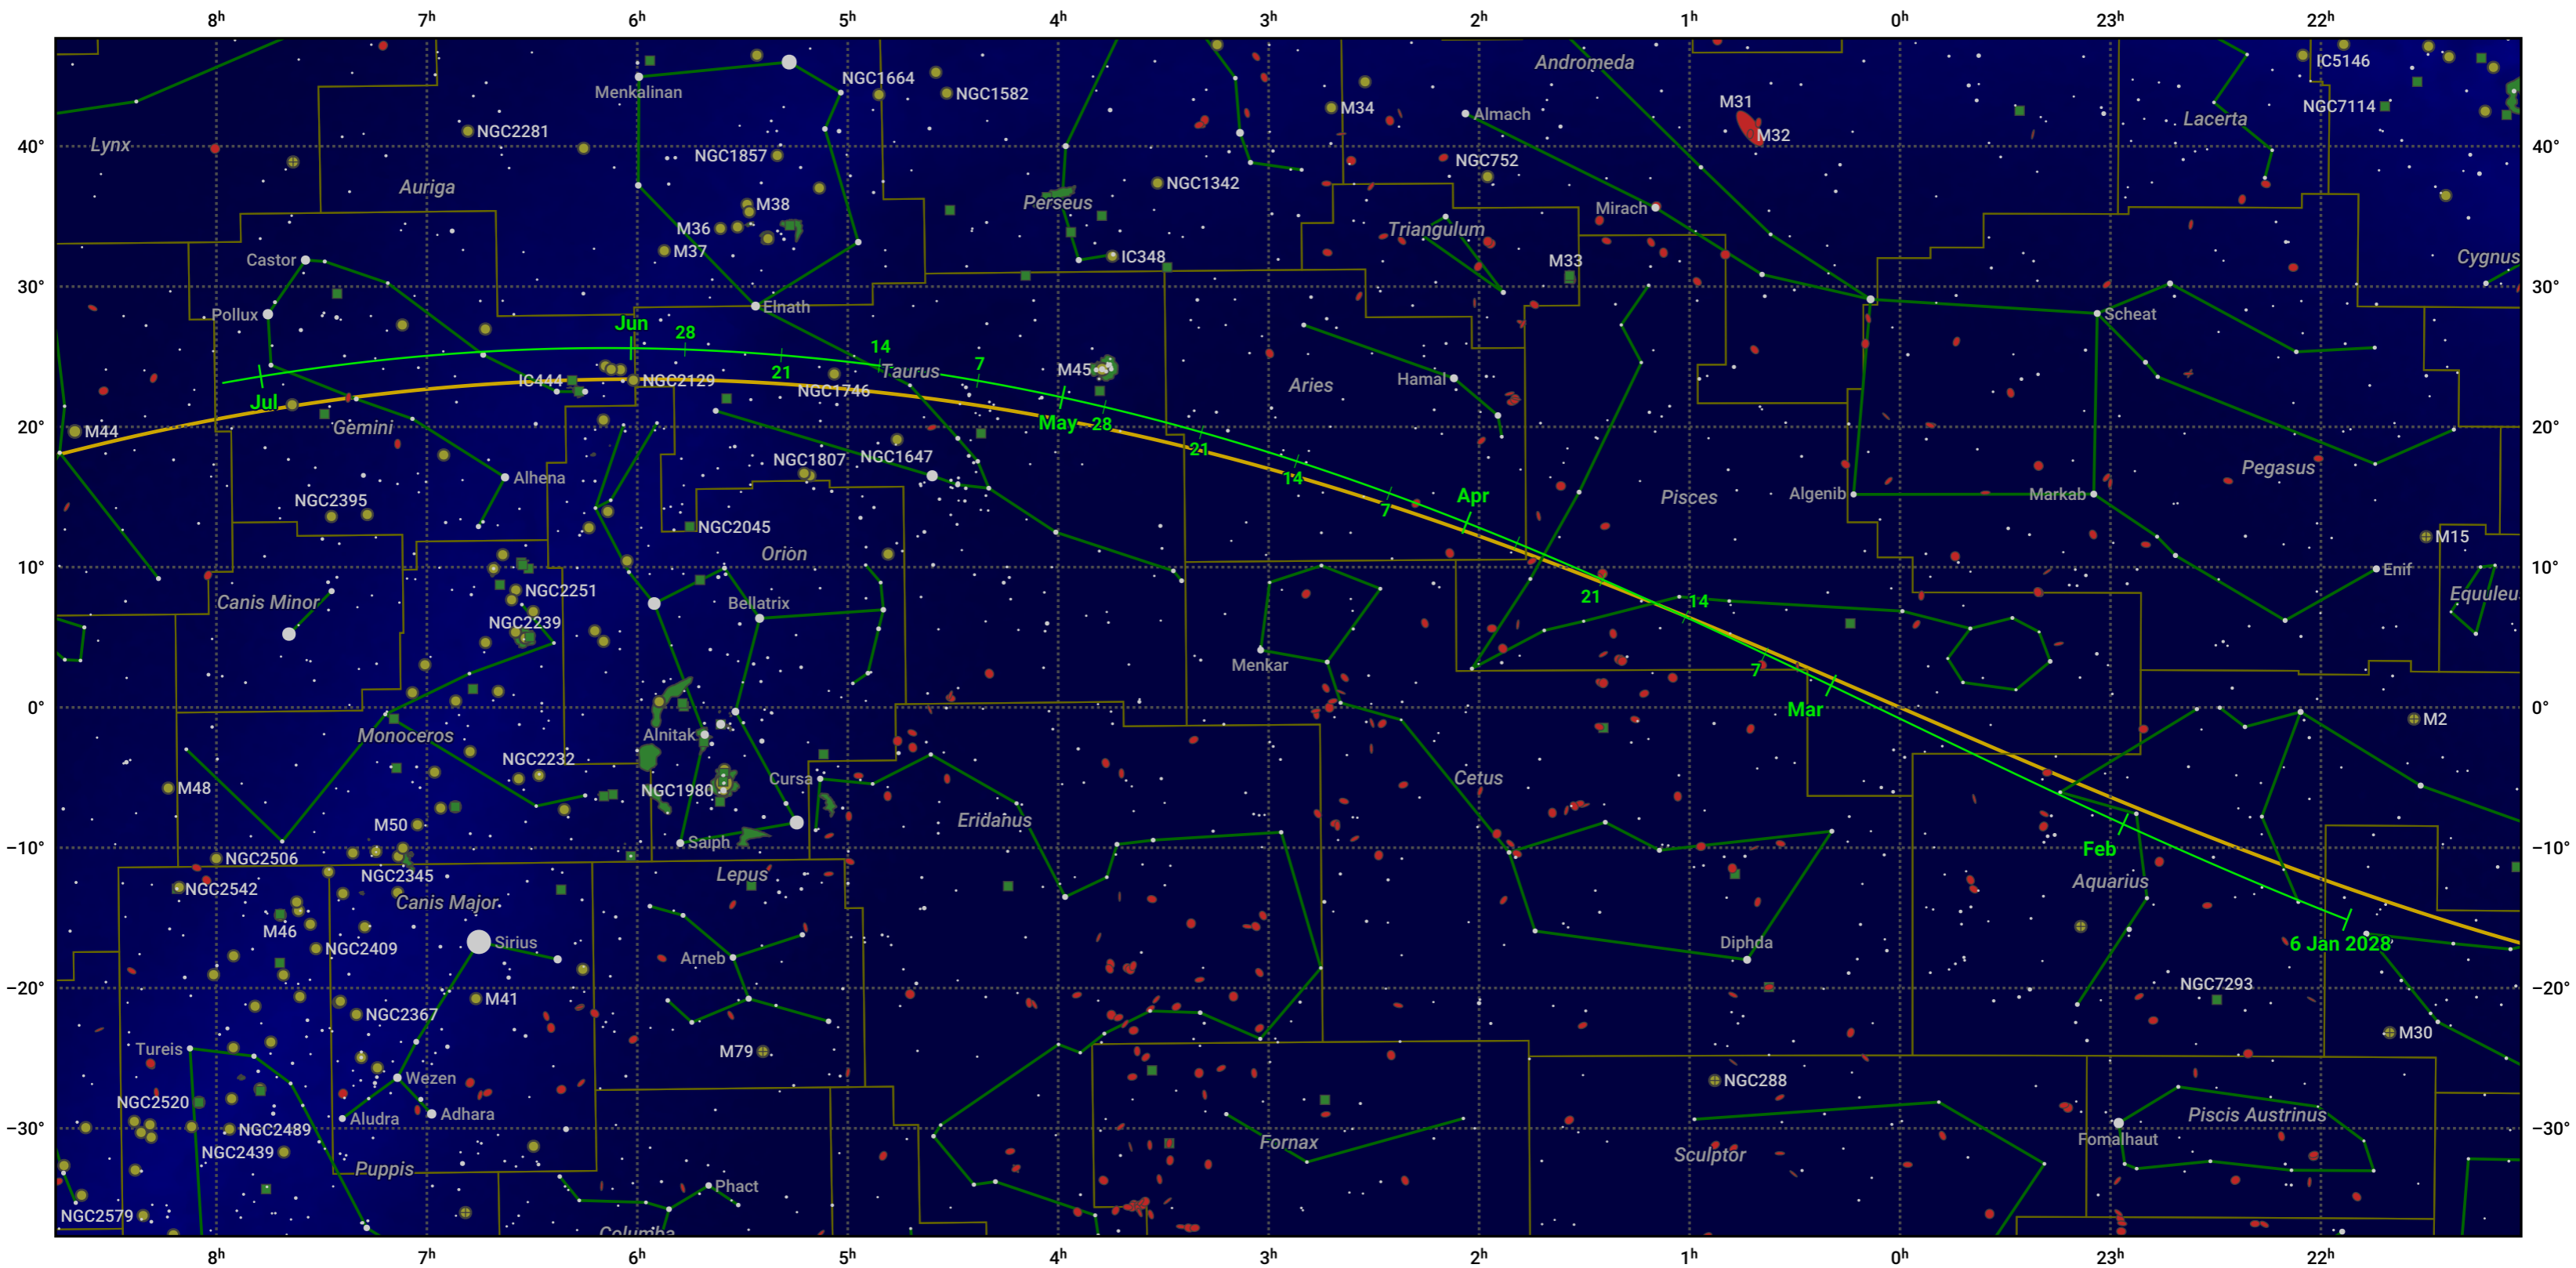

The path of 67P/Churyumov-Gerasimenko starting on 6 Jan 2028

© Dominic Ford 2011–2024. Date markers placed at midnight UTC. Downloaded from <https://in-the-sky.org>

Magnitude scale: 6.0 5.0 4.0 3.0 2.0 1.0 0.0 -1.0 -2.0

— Ecliptic Plane

- Galaxy
- Bright nebula
- Open cluster
- ⊕ Globular cluster

Date	Mag
2028 Mar 1	12.0
2028 May 1	11.9
2028 Jul 1	12.8