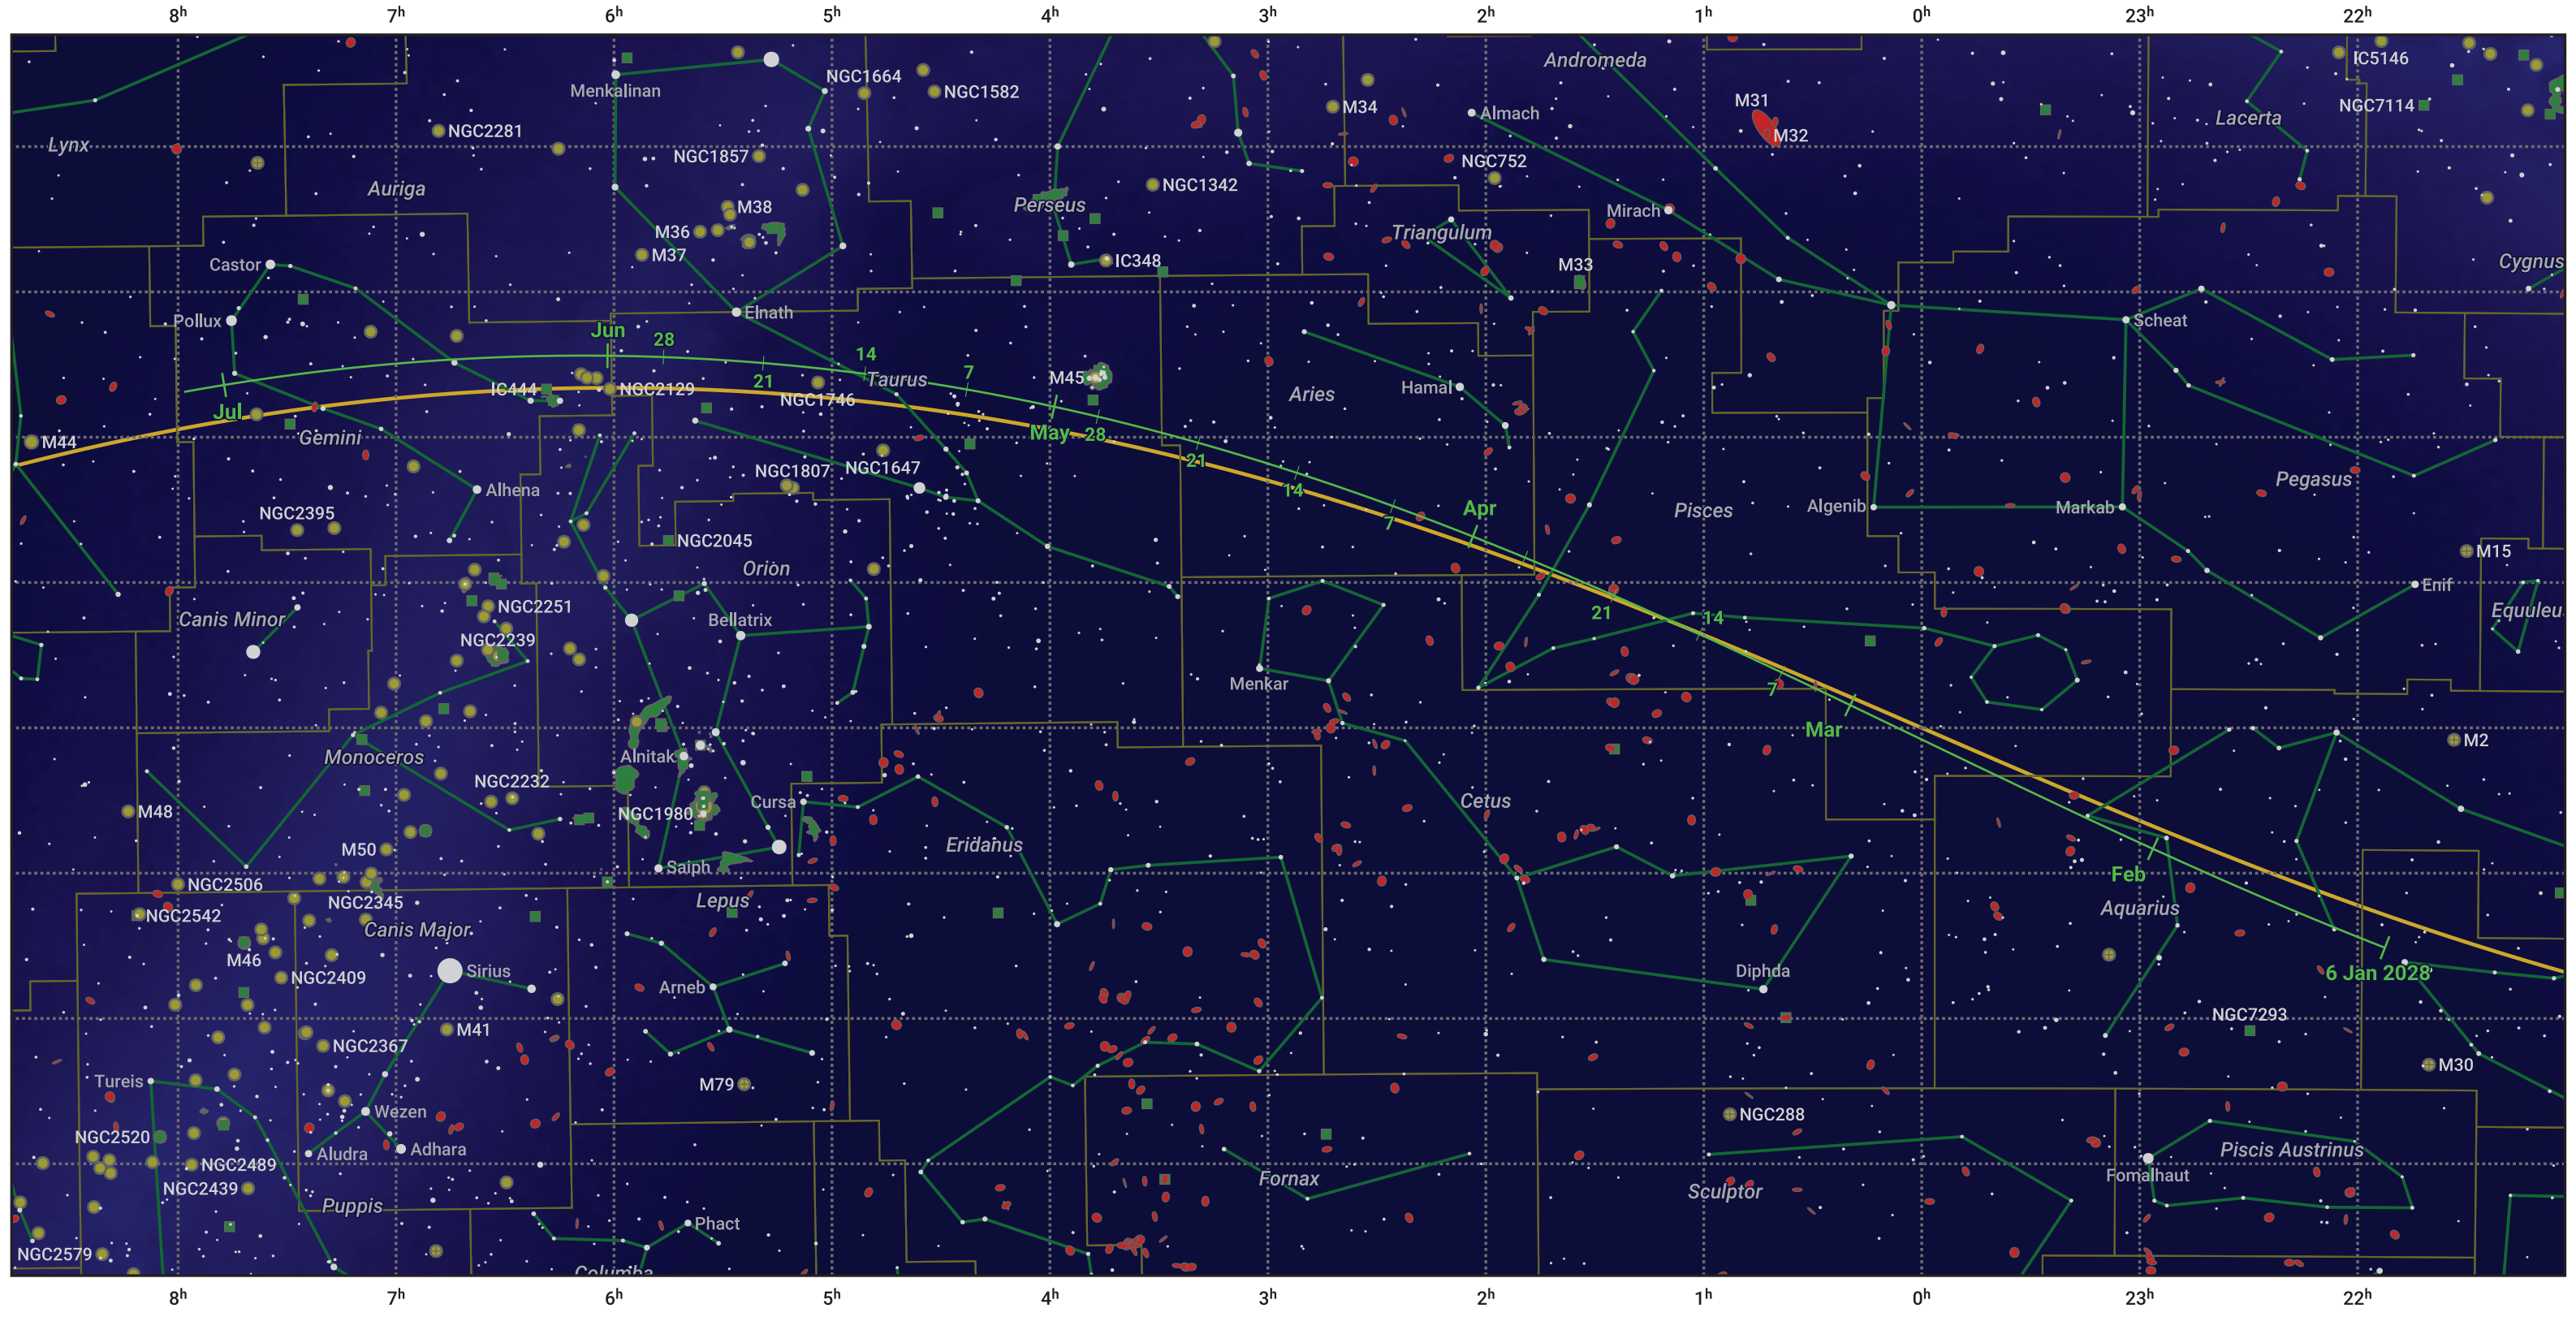

The path of 67P/Churyumov-Gerasimenko starting on 6 Jan 2028

© Dominic Ford 2011–2024. Date markers placed at midnight UTC. Downloaded from <https://in-the-sky.org>

Magnitude scale: -6.0 -5.0 -4.0 -3.0 -2.0 -1.0 -2.0

— Ecliptic Plane

- Galaxy
- Bright nebula
- Open cluster
- ⊕ Globular cluster

Date	Mag
2028 Mar 1	12.0
2028 May 1	11.9
2028 Jul 1	12.8