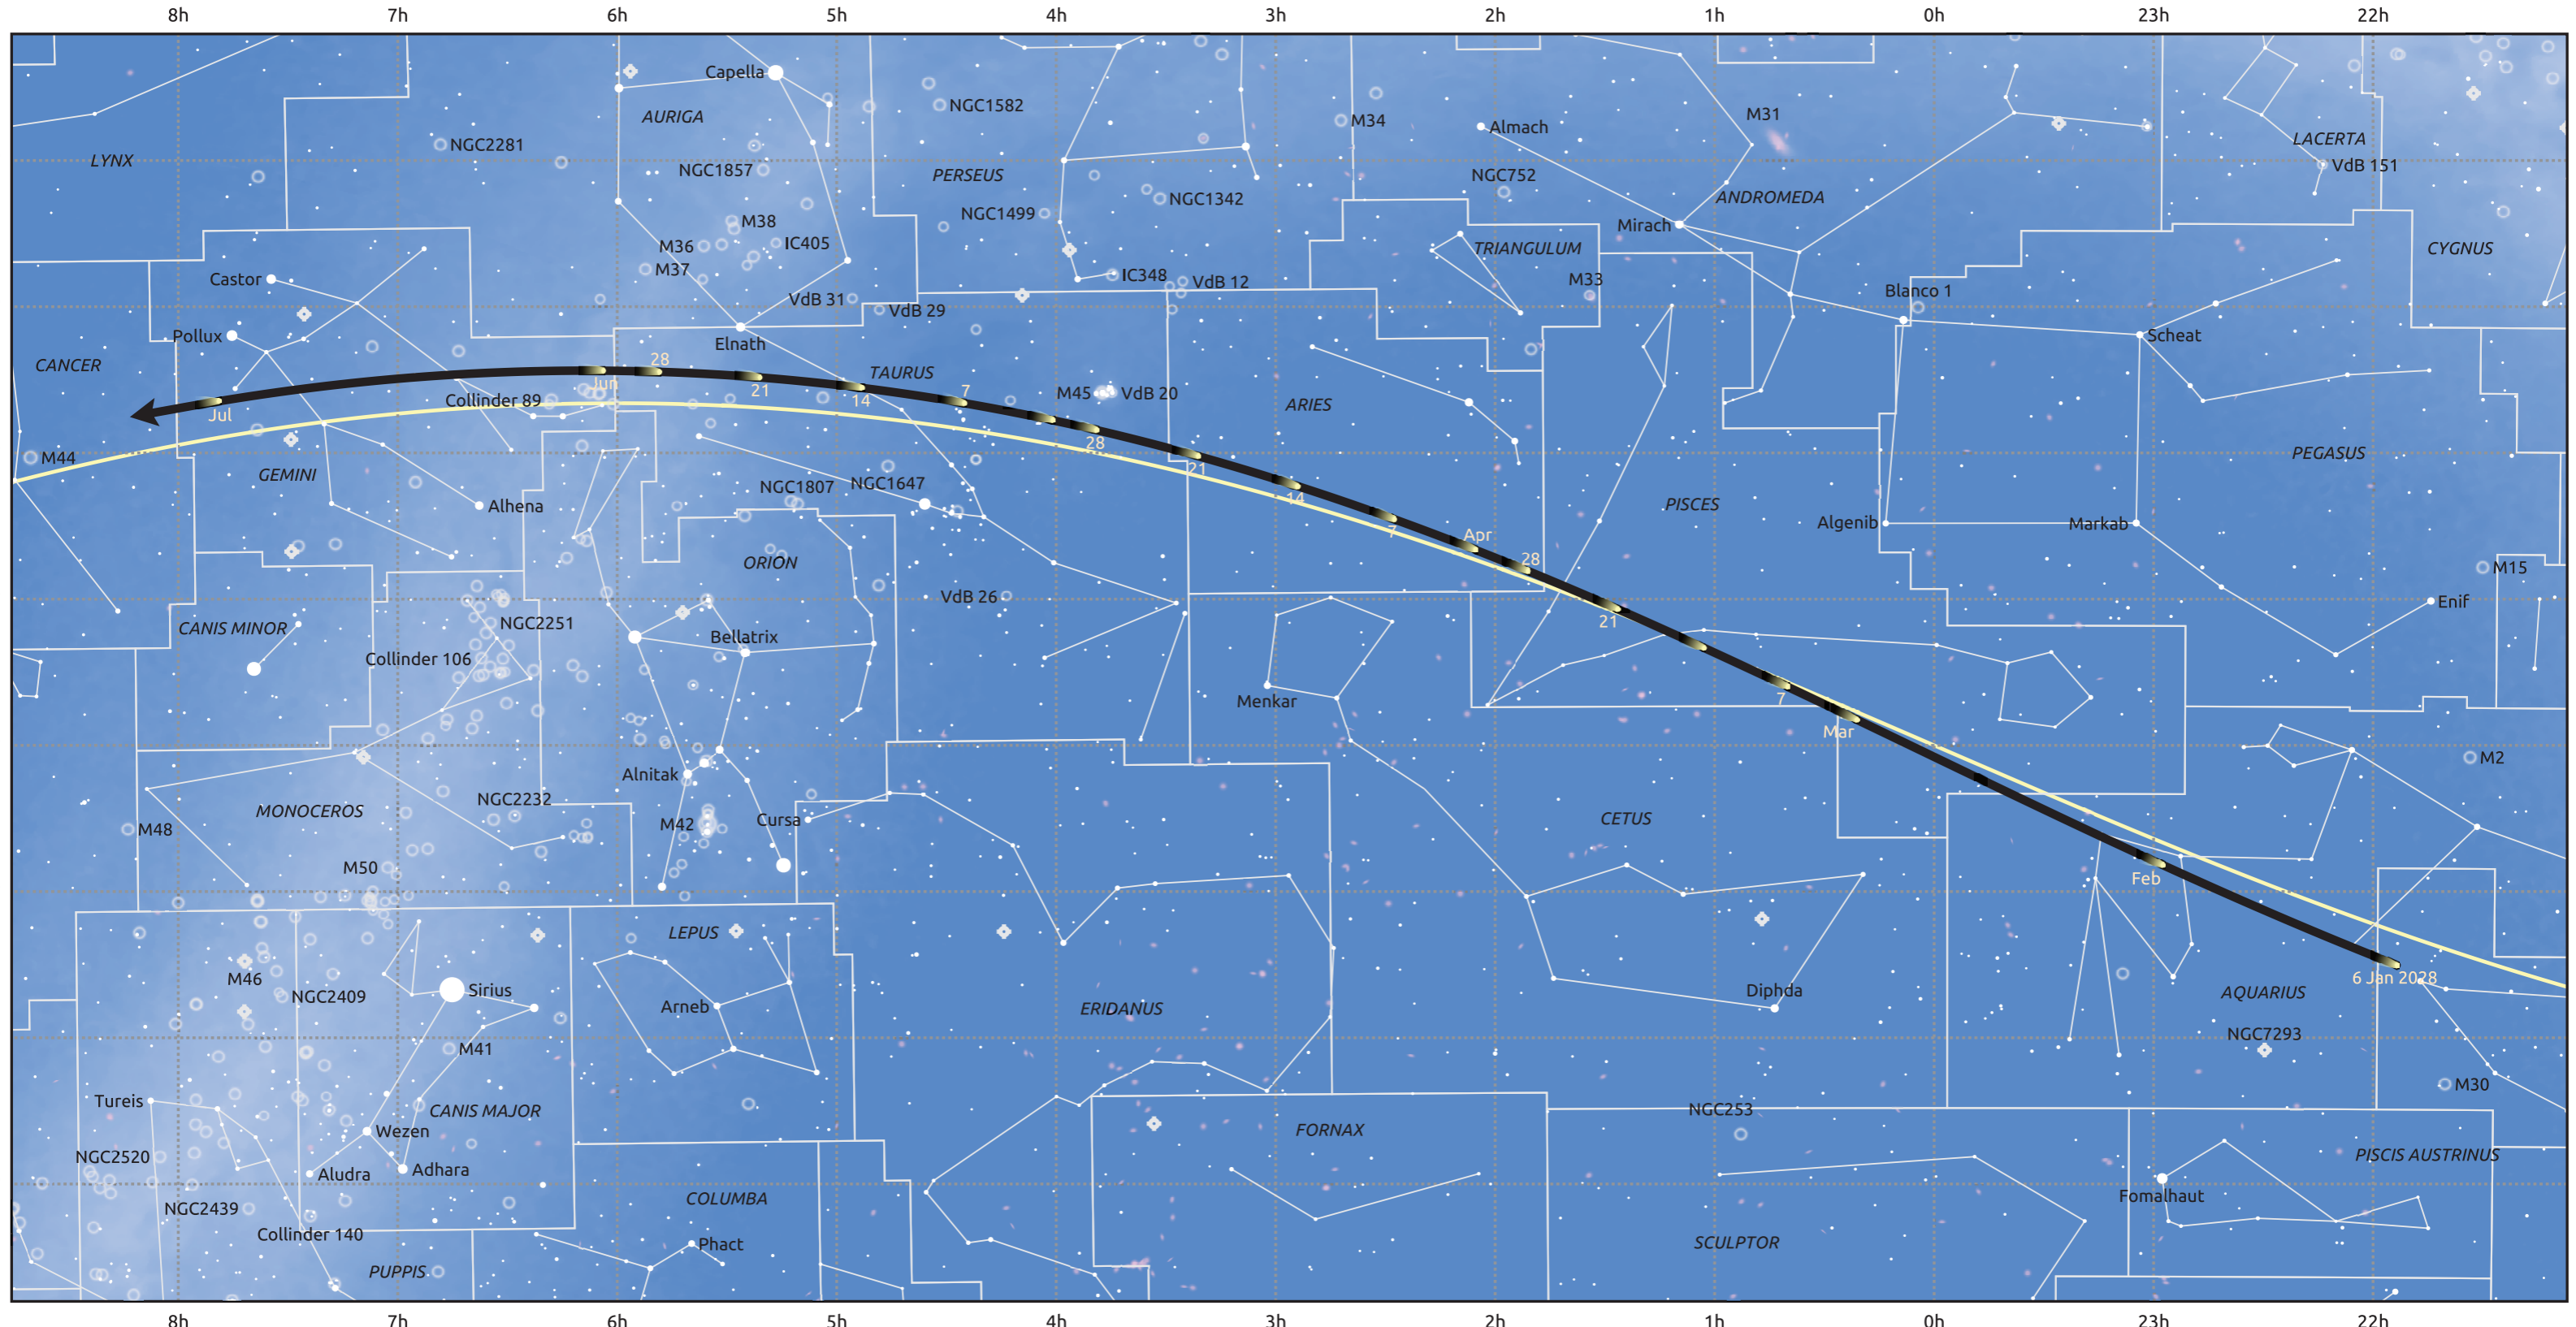

# The path of 67P/Churyumov-Gerasimenko starting on 6 Jan 2028

© Dominic Ford 2011–2025. Date markers placed at midnight UTC. Downloaded from <https://in-the-sky.org>

Magnitude scale:  -6.0  -5.0  -4.0  -3.0  -2.0  -1.0  -2.0

— Ecliptic Plane

Galaxy  
  Bright nebula  
  Open cluster  
  Globular cluster  
  Planetary nebula

Date	Mag
2028 Mar 1	12.0
2028 May 1	11.9
2028 Jul 1	12.8