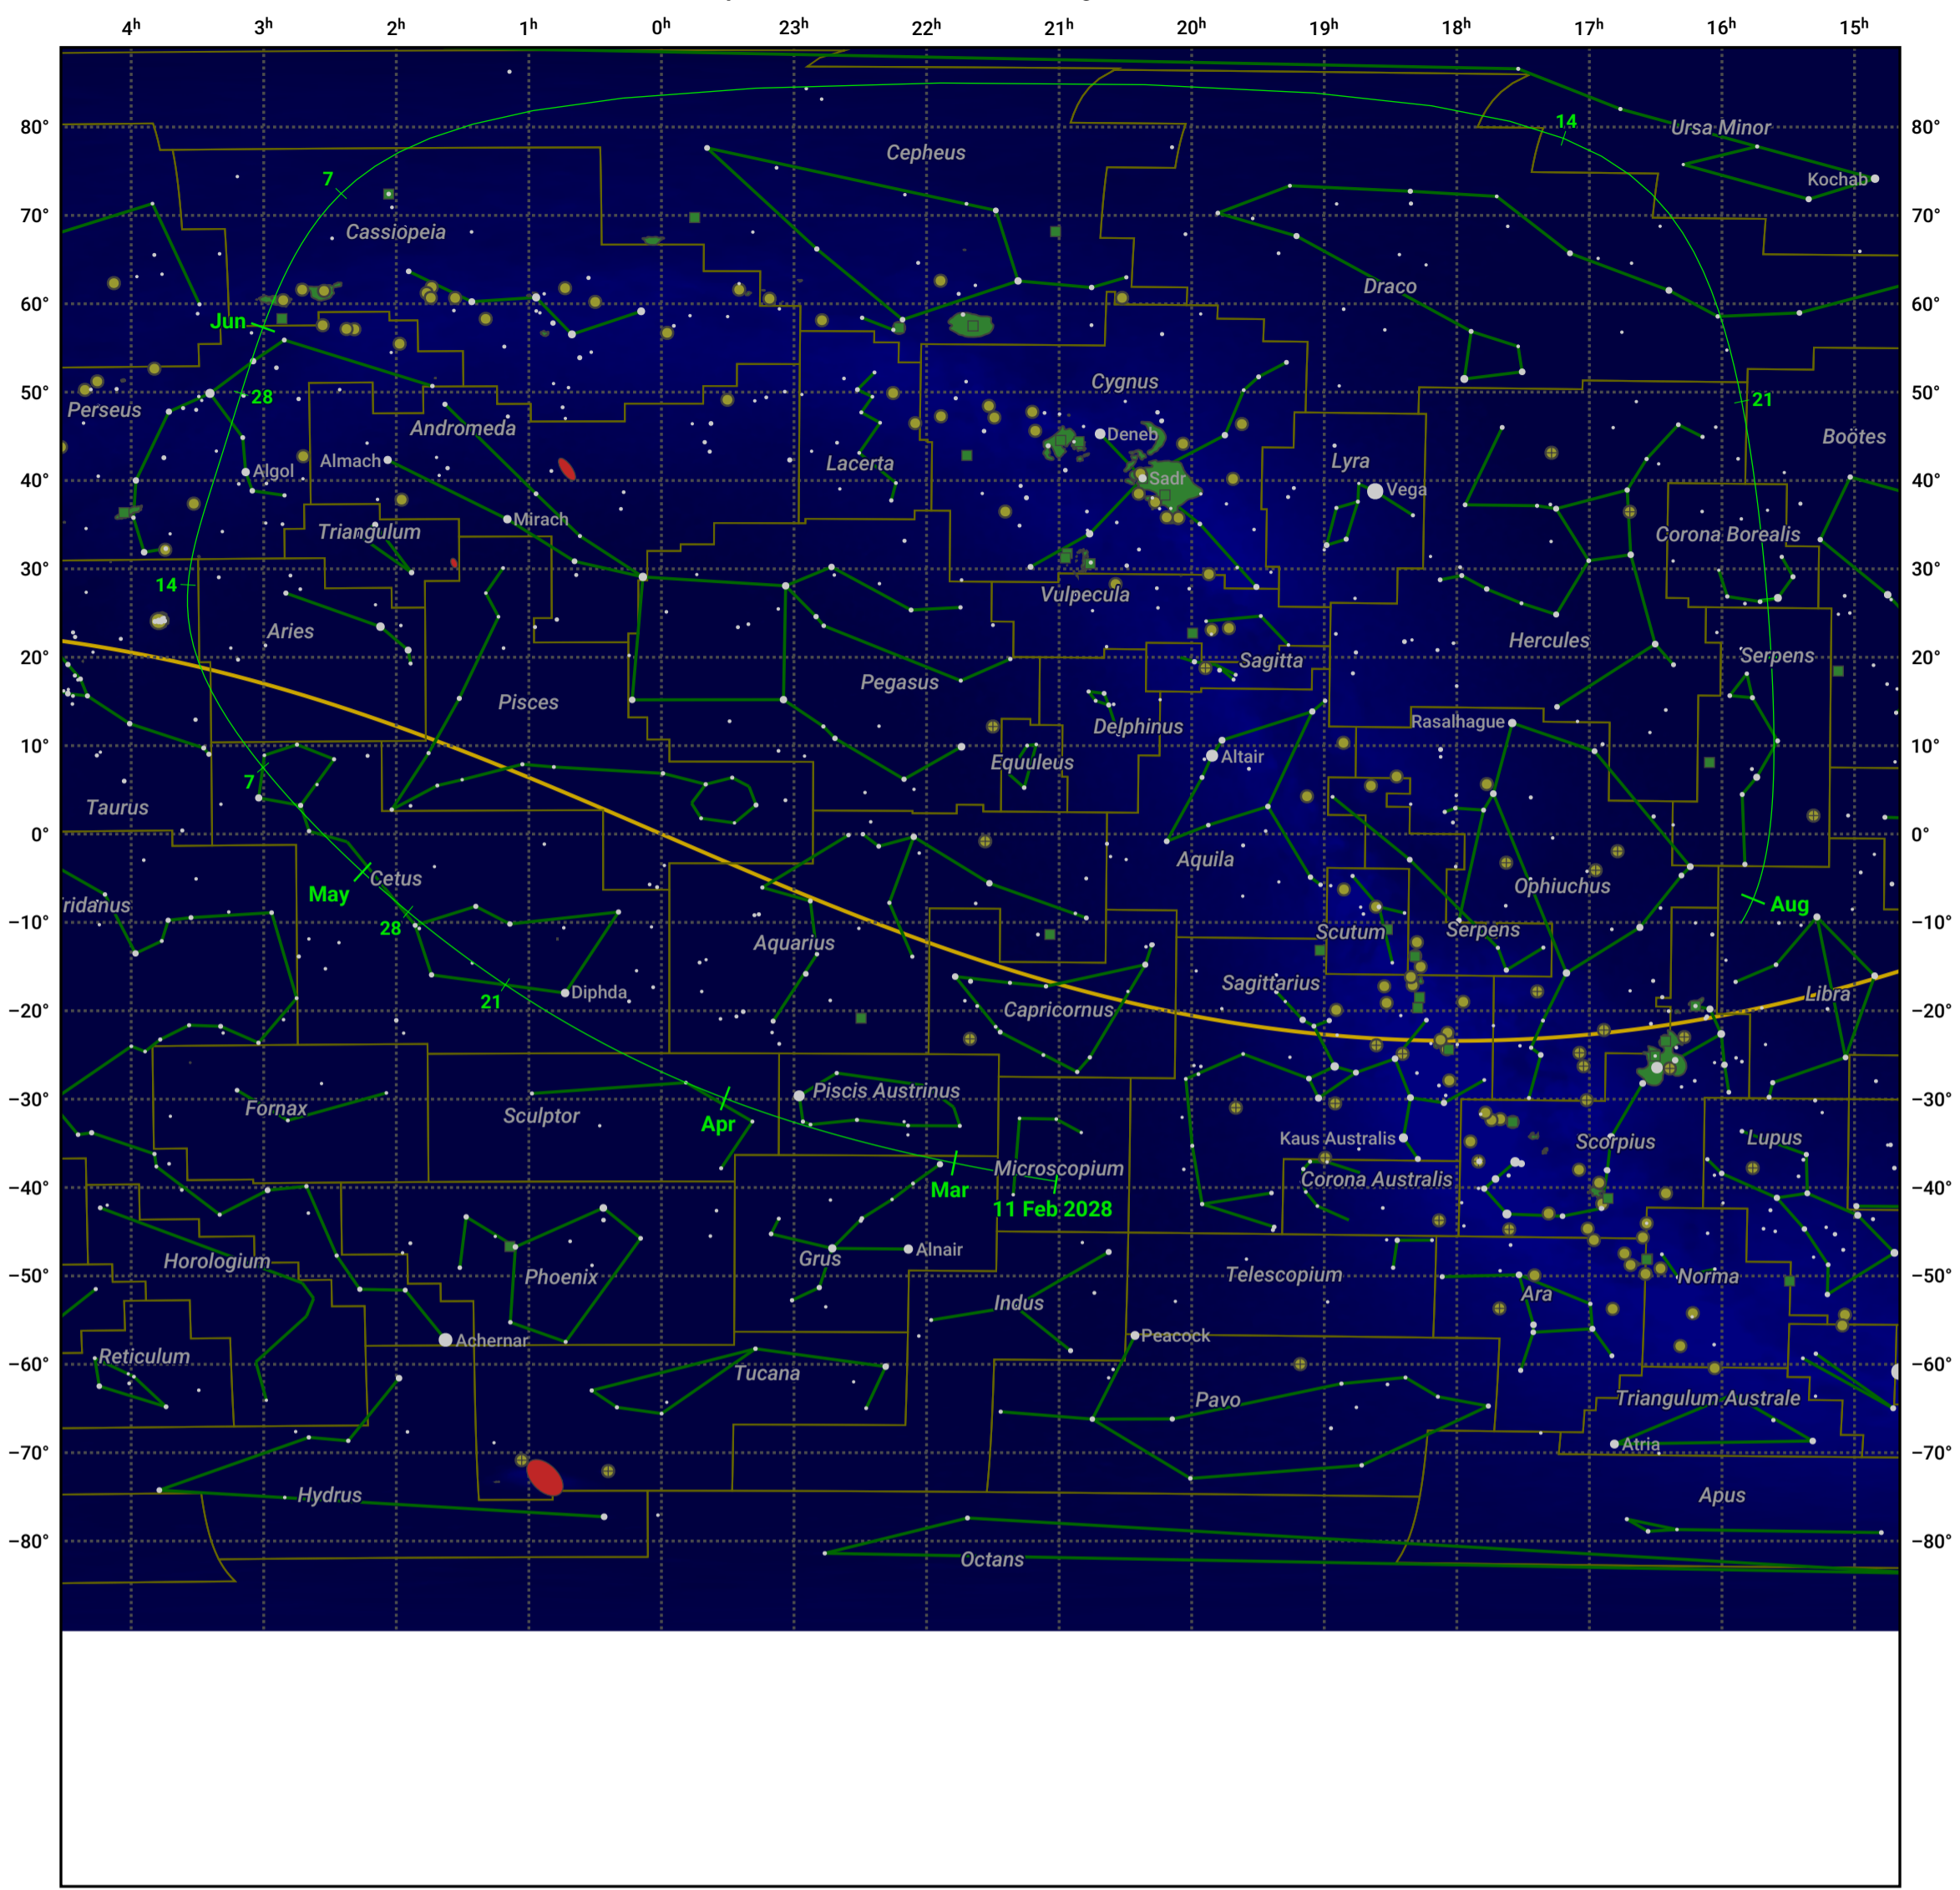

The path of 96P/Machholz starting on 11 Feb 2028

© Dominic Ford 2011–2024. Date markers placed at midnight UTC. Downloaded from <https://in-the-sky.org>

| Date | Mag |
|-------------|------|
| 2028 Feb 29 | 19.8 |
| 2028 Mar 1 | 19.7 |
| 2028 Mar 14 | 18.7 |
| 2028 Mar 26 | 17.7 |
| 2028 Apr 4 | 16.6 |
| 2028 Apr 12 | 15.6 |
| 2028 Apr 18 | 14.5 |
| 2028 Apr 23 | 13.5 |
| 2028 Apr 27 | 12.5 |
| 2028 May 1 | 11.2 |
| 2028 May 4 | 9.8 |
| 2028 May 6 | 8.6 |
| 2028 May 8 | 7.0 |
| 2028 May 10 | 5.1 |
| 2028 May 14 | 6.2 |
| 2028 May 16 | 7.8 |
| 2028 May 18 | 8.8 |
| 2028 May 22 | 10.3 |
| 2028 May 27 | 11.3 |
| 2028 Jun 7 | 12.3 |
| 2028 Jun 20 | 13.4 |
| 2028 Jun 27 | 14.5 |
| 2028 Jul 1 | 15.1 |
| 2028 Jul 4 | 15.6 |
| 2028 Jul 12 | 16.6 |
| 2028 Jul 22 | 17.8 |
| 2028 Aug 2 | 18.8 |