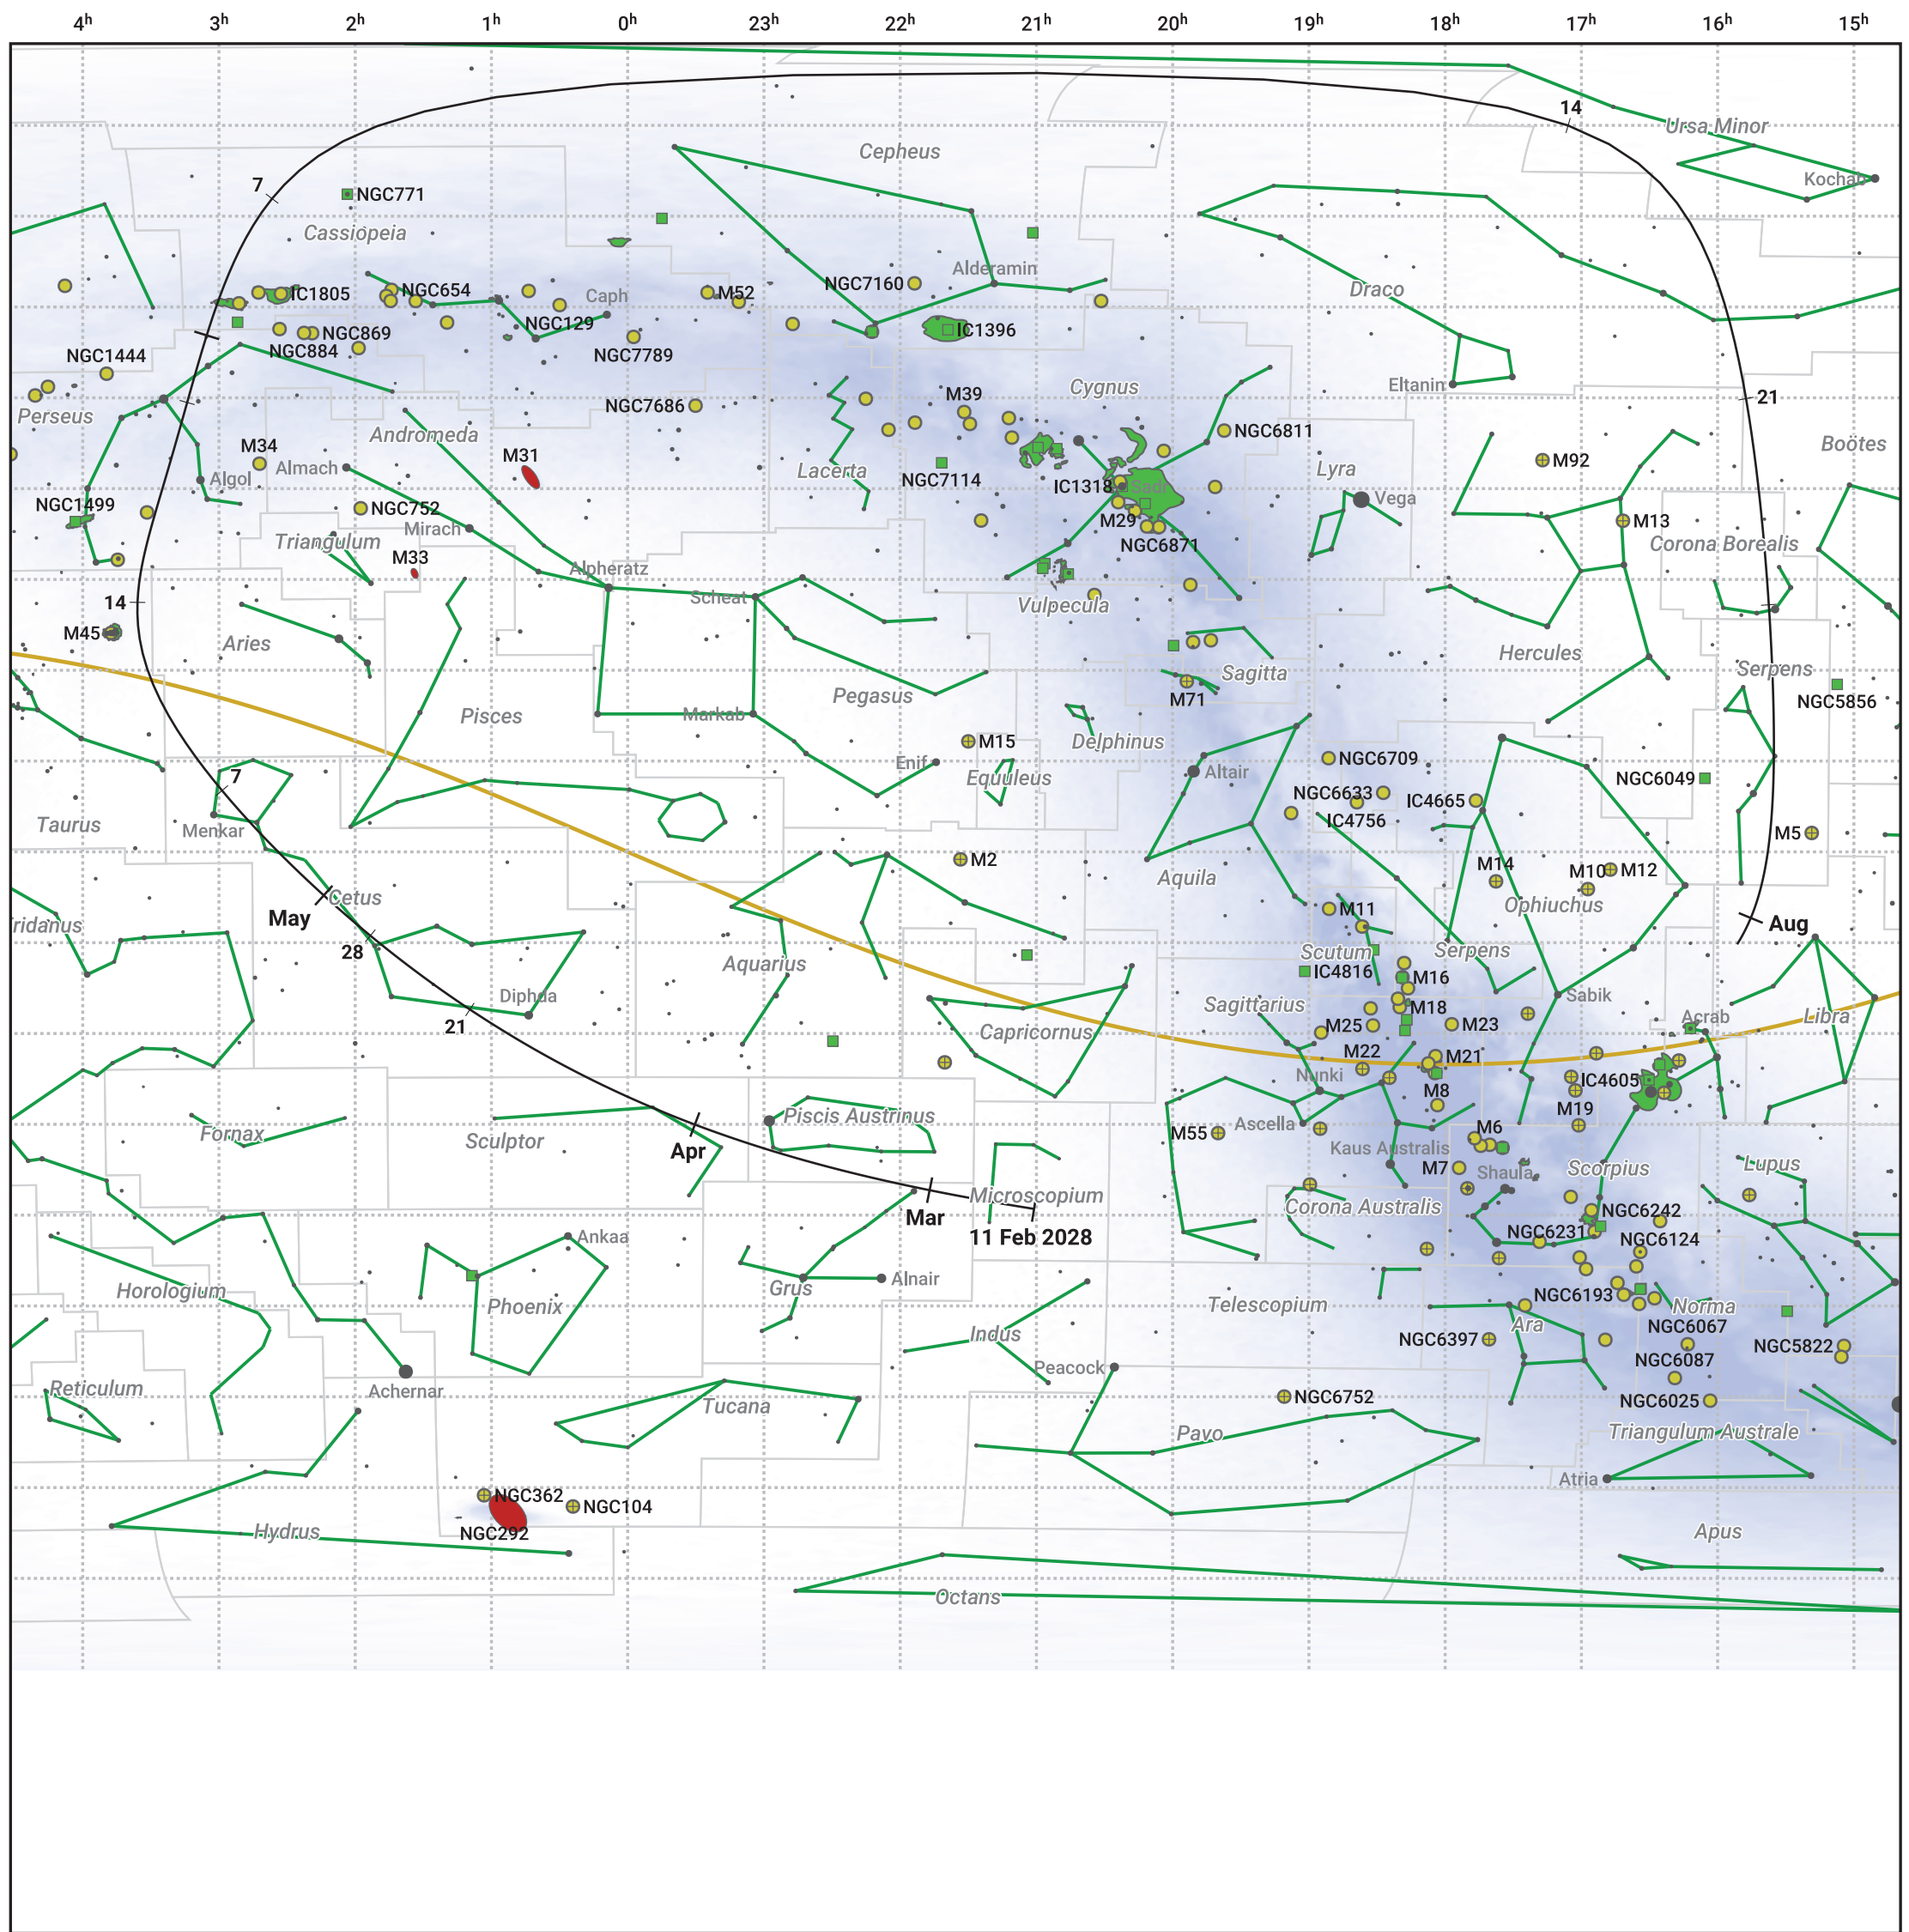

The path of 96P/Machholz starting on 11 Feb 2028

© Dominic Ford 2011–2024. Date markers placed at midnight UTC. Downloaded from <https://in-the-sky.org>

Magnitude scale: • 5.0 • 4.0 • 3.0 • 2.0 • 1.0 • 0.0 • -1.0

— Ecliptic Plane

● Galaxy ■ Bright nebula ● Open cluster ● Globular cluster

Date	Mag
2028 Mar 1	19.7
2028 Mar 15	18.7
2028 Mar 27	17.6
2028 Apr 5	16.6
2028 Apr 13	15.5
2028 Apr 19	14.4
2028 Apr 24	13.4
2028 Apr 28	12.3
2028 May 1	11.3
2028 May 2	10.9
2028 May 5	9.5
2028 May 7	8.2
2028 May 9	6.4
2028 May 10	5.4
2028 May 15	6.8
2028 May 17	8.1
2028 May 20	9.5
2028 May 24	10.7
2028 May 31	11.7
2028 Jun 15	12.8
2028 Jun 23	13.8
2028 Jun 30	14.9
2028 Jul 1	15.1
2028 Jul 7	15.9
2028 Jul 15	17.0
2028 Jul 25	18.0
2028 Aug 6	19.1